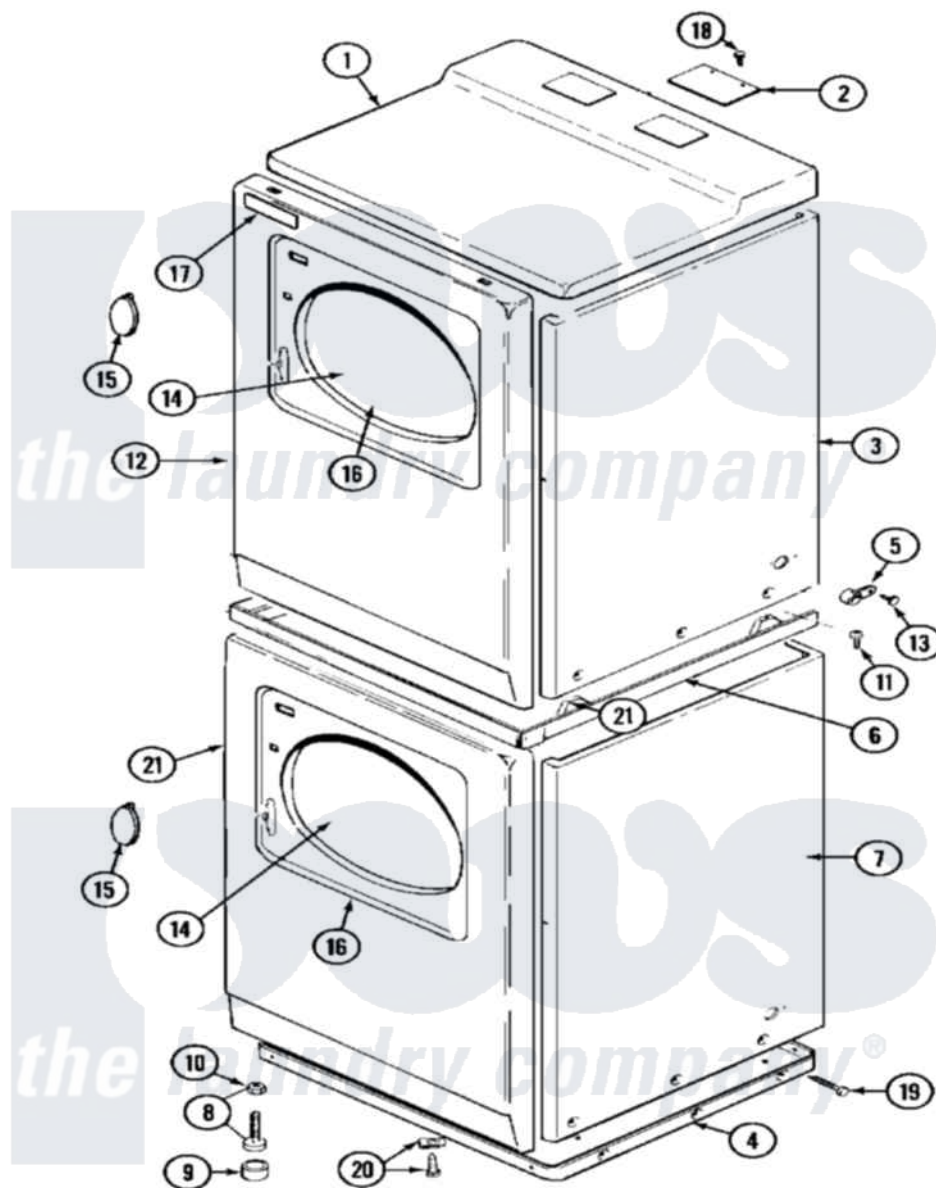

Maytag MDE13CSACL 03 - FRONT

Maytag [Residential Maytag MDE13CSACL Dryer Parts](#) Parts Diagram 03 - FRONT
 Click on the part number to view part

Item	Original Part Number	Replaced By	Status	Part Description
001	33001703	33001740		Cover, Top
"	NLA		Not Available	COVER, TOP (WHT)
002	NLA		Not Available	PLATE, COVER
003	NLA		Not Available	CABINET (UPR-ALM)
004	306530		Not Available	BASE ASSEMBLY (LOWER)
005	910768	M0280301		Tie Electr
006	33001302			(WHT)
"	911050	4312464		Screw
"	NLA		Not Available	SPACER ASSEMBLY (ALM)
"	Y310632	1163839		Screw
007	NLA		Not Available	CABINET (LWR-ALM)
008	Y302699	22003428		Leg, Adjustable
009	210684			Foot, Adjustable Leg
010	210385			Lock Nut For Adjustable Leg
011	314663	214354		Screw, Top Cover To Cabnt.
012	33001486	98008544		Screw

"	NLA	Not Available	PANEL, FRONT (WHT)---NA
013	211168	W10139210	Screw, 8-18 X 5/16
014	33001203	Not Available	PANEL, CLEAR INNER (W/SEAL)
015	314939		Handle, Door
"	314974		Handle, Door
016	314967	Not Available	DOOR W/WINDOW OUTER HALF (WHT)
"	NLA	Not Available	(ALM)
017	33001711	33002936	Medallion-
018	Y313559		Screw
019	213007		Xfor Cabinet See Cabinet, Back
020	22001496		Front Panel Fastener And Screw
021	310933	33002194	Nut, Speed