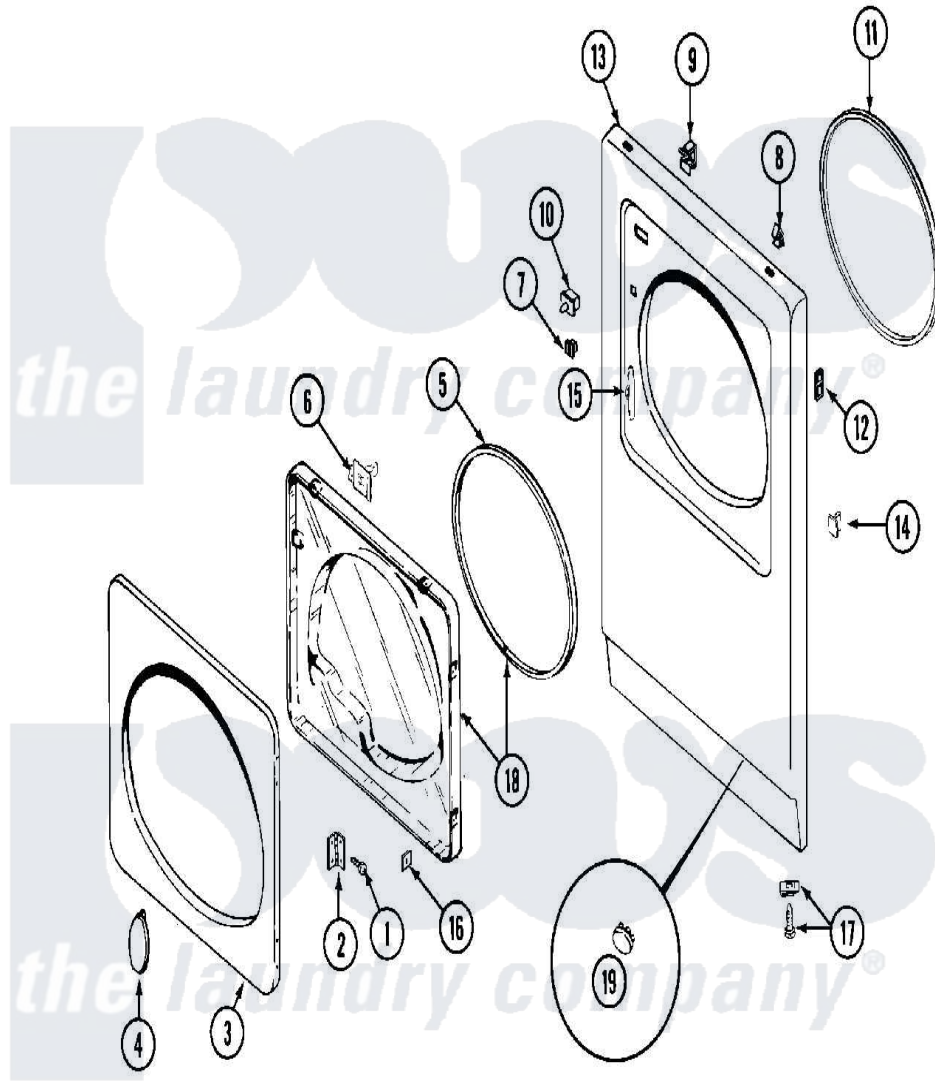

# Maytag MDE13CSACL 04 - DOOR

Maytag [Residential Maytag MDE13CSACL Dryer Parts](#) Parts Diagram 04 - DOOR  
 Click on the part number to view part

Item	Original Part Number	Replaced By	Status	Part Description
001	<a href="#">Y314062</a>			Screw, Door Hinge And Panel
002	<a href="#">33001230</a>			Hinge, Door
003	314967		Not Available	DOOR W/WINDOW OUTER HALF (WHT)
"	NLA		Not Available	(ALM)
004	<a href="#">314939</a>			Handle, Door
"	<a href="#">314974</a>			Handle, Door
005	<a href="#">33001192</a>			Seal, Door
006	<a href="#">33001305</a>			Strike, Door
007	Y304578	<a href="#">LA-1003</a>		Door Catch Kit
008	212982	<a href="#">22001650</a>		Fastener, Spring
009	<a href="#">Y310376</a>			Clip, Door Switch Harness
010	33001509	<a href="#">W10169313</a>		Switch-Dor
011	<a href="#">314937</a>			Seal, Front Panel
012	NLA		Not Available	SPEEDNUT, HINGE SCREW
"	NLA		Not Available	SCREW, PLASTIC
013	33001486	<a href="#">98008544</a>		Screw

"	NLA	Not Available	PANEL, FRONT (WHT)---NA
014	NLA	Not Available	PLUG, DOOR CATCH
015	<a href="#">33001175</a>		Cover, Hinge Hole
"	<a href="#">33001176</a>		Cover, Hinge Hole
016	<a href="#">Y313910</a>		Clip, Door Liner To Outer Panel
017	<a href="#">22001496</a>		Front Panel Fastener And Screw
018	33001203	Not Available	PANEL, CLEAR INNER (W/SEAL)
019	33001614	Not Available	PLUG, FRONT PANEL (WHT)
"	33001615	Not Available	PLUG, FRONT PANEL (ALM)