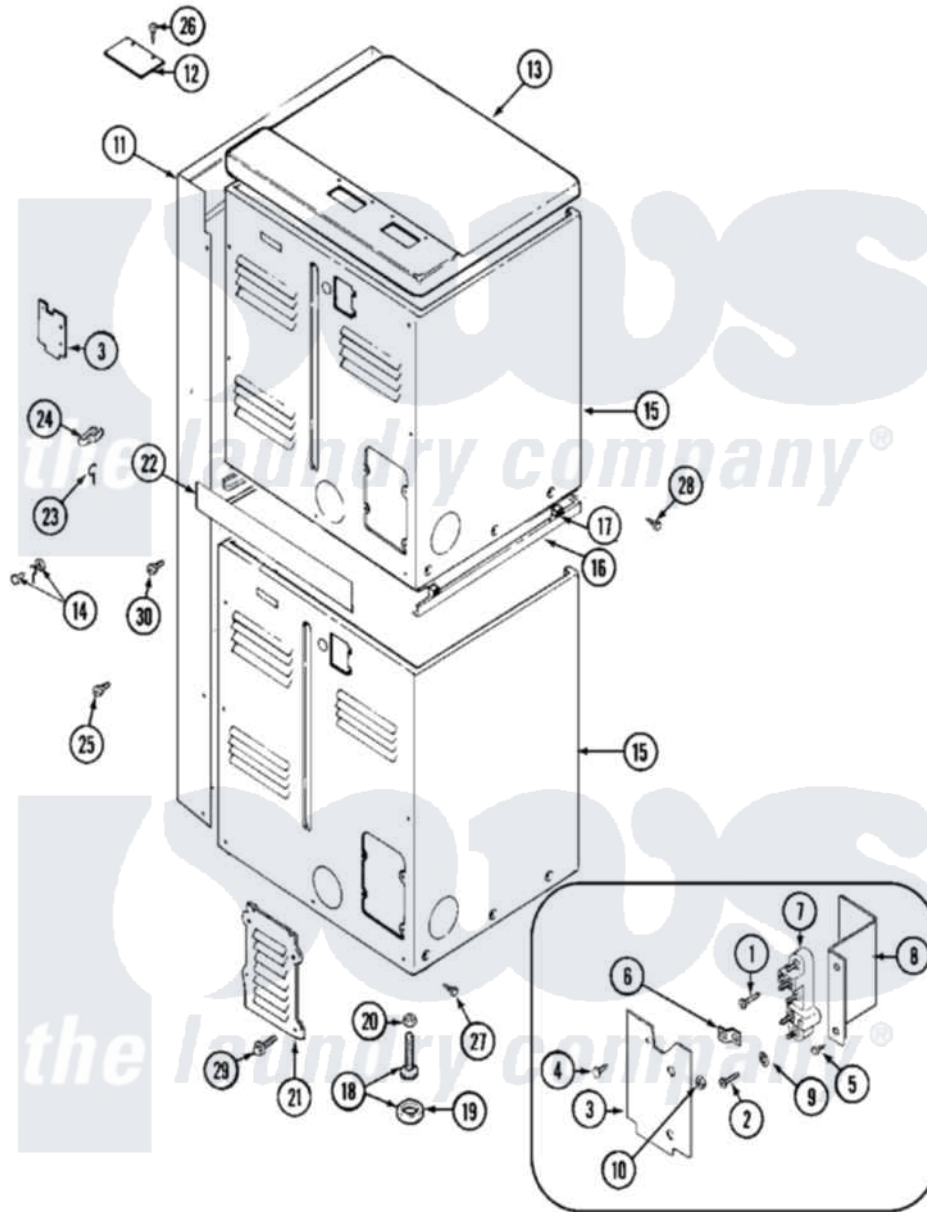

Maytag MDE13CSACL 05 - REAR

Maytag [Residential Maytag MDE13CSACL Dryer Parts](#) Parts Diagram 05 - REAR
 Click on the part number to view part

Item	Original Part Number	Replaced By	Status	Part Description
001	NLA		Not Available	SCREW, GROUND STRAP
002	Y310632	1163839		Screw
003	Y312905		Not Available	COVER, TERMINAL
004	Y313561			Screw----NA
005	Y312209	W10001200		Screw
006	Y312184			Strap, Grounding
007	33001244			Block, Terminal
008	Y312904			Bracket, Terminal Block
009	311093			Washer, Terminal Connection
"	Y311270			Washer, Terminal Block
010	311484	112432		Nut
011	NLA		Not Available	SHROUD, CONTROL (WHT)
012	NLA		Not Available	PLATE, TOP COVER
013	33001703	33001740		Cover, Top
"	NLA		Not Available	COVER, TOP (WHT)
014	NLA		Not Available	SCREW & WASHER ASSEMBLY

015	NLA		Not Available	CABINET (UPR-ALM)
"	Y310632	1163839		Screw
016	33001302			(WHT)
"	NLA		Not Available	SPACER ASSEMBLY (ALM)
017	310933	33002194		Nut, Speed
018	Y302699	22003428		Leg, Adjustable
019	210684			Foot, Adjustable Leg
020	210385			Lock Nut For Adjustable Leg
021	Y312951		Not Available	ACCESS COVER, BACK
022	NLA		Not Available	STRIP, FILLER
023	311155			Ground Wire And Clamp
024	301548			Clamp, Ground Wire
025	NLA		Not Available	SCREW, SHROUD
026	Y313559			Screw
027	213007			Xfor Cabinet See Cabinet, Back
028	NLA		Not Available	SCREW, SPACER ASSEMBLY
"	Y310632	1163839		Screw
029	216423	3370225		Screw
030	Y313561			Screw----NA
"	Y310632	1163839		Screw