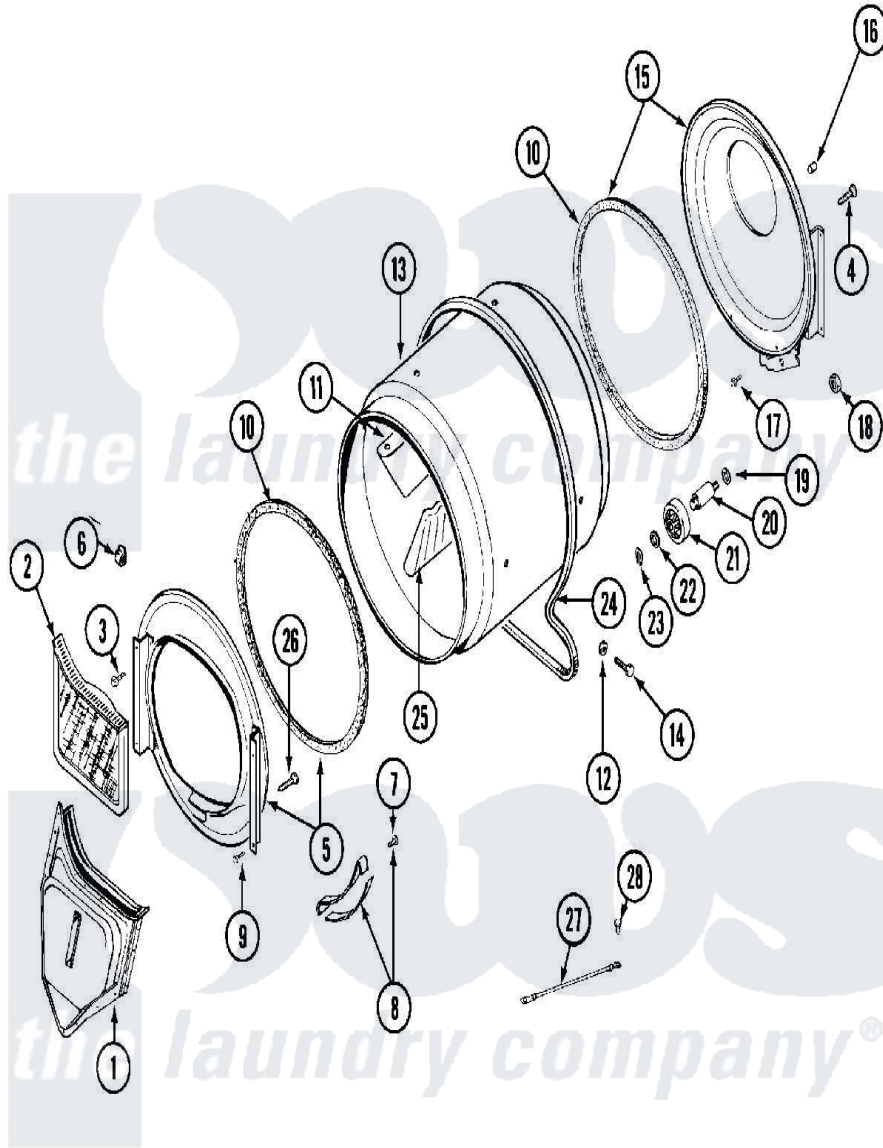

Maytag MDE13CSACL 06 - TUMBLER

Maytag Residential Maytag MDE13CSACL Dryer Parts Parts Diagram 06 - TUMBLER
 Click on the part number to view part

Item	Original Part Number	Replaced By	Status	Part Description
001	33001016			Outlet Duct Assembly
002	33001170	33002970		Lint Filte
003	NLA		Not Available	SCREW, TUMBLER SUPPORT
004	Y313561			Screw---NA
005	33001179			Front, Tumbler
006	Y310376			Clip, Door Switch Harness
007	210720			Rivet, Bearing To Tumbler Frnt
008	306508			Tumbler Bearing Kit ---W
009	Y310632	1163839		Screw
010	314820			Seal, Tumbler
011	33001012			Baffle
012	314158			Washer, Baffle To Tumbler
013	33001108		Not Available	DRYER TUMBLER, W/O BAFFLES
014	Y310759			Screw, Tumbler Baffles
015	33001178			Back, Tumbler

016	NLA	Not Available	COVER, THREAD
017	Y310632	1163839	Screw
018	312538	33001443	Nut, Hex
019	Y313347	312535	Washer, Vault Mounting Brk.
020	Y312948	6-3129480	Shaft- Tumbler
021	Y303373	12001541	Drum Roller/Washer Assembly--W
022	312535		Washer, Vault Mounting Brk.
023	410233	9703438	Ring-Retrn
024	Y312959		Poly "V" Belt For Tumbler
025	33001004		Baffle, Tall
026	Y314110	33002917	Screw, No.10-16
027	901220		Ground Wire
028	910343	488234	Screw 8-32 X 1/4