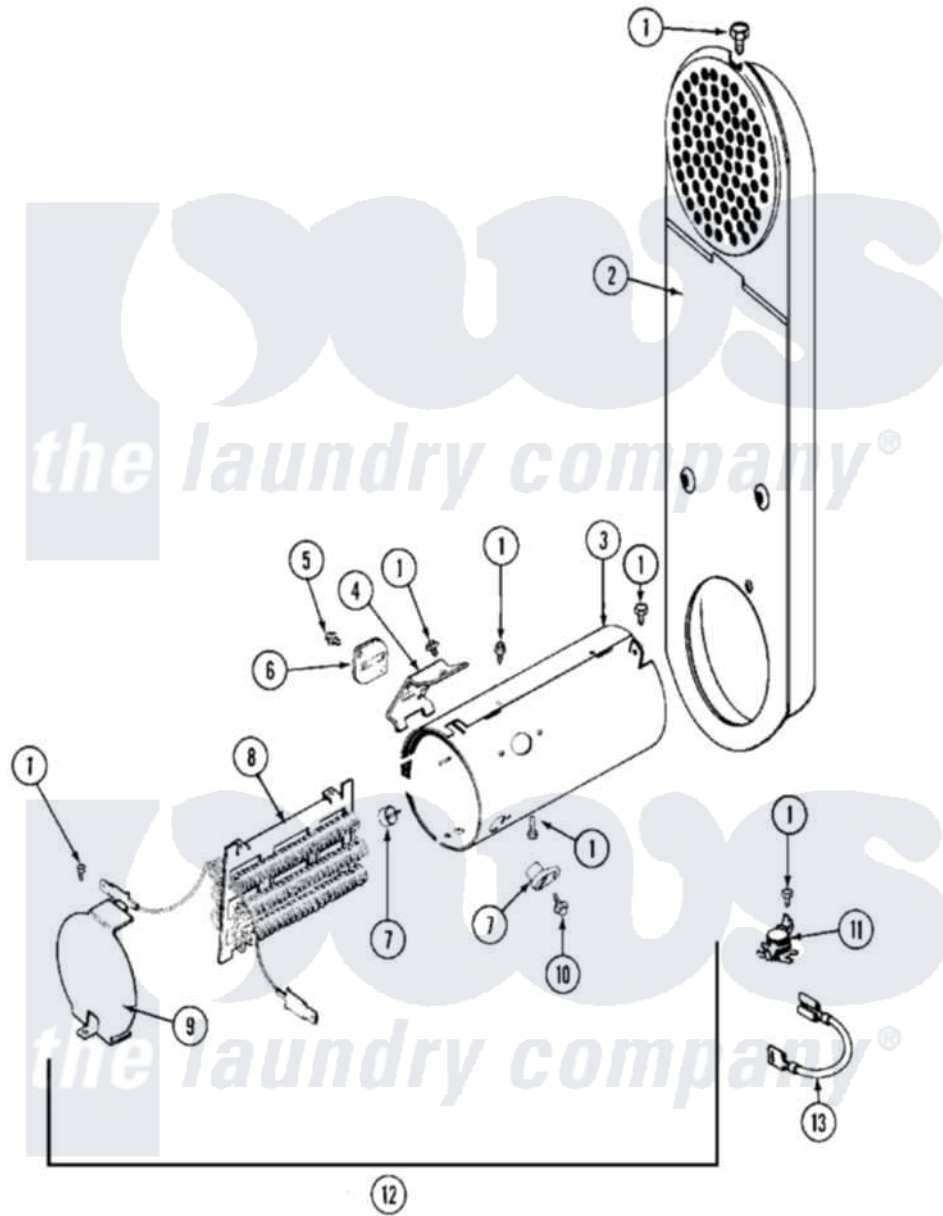

Maytag MDE13CSACL 07 - HEATER

Maytag [Residential Maytag MDE13CSACL Dryer Parts](#) Parts Diagram 07 - HEATER
 Click on the part number to view part

Item	Original Part Number	Replaced By	Status	Part Description
001	211294	90767		Screw, 8A X 3/8 HeX Washer Head Tapping
002	308503		Not Available	INLET DUCT ASSEMBLY
003	314995			Enclosure, Heater
004	315346			Bracket, Thermal Fuse
005	NLA		Not Available	SCREW, THERMAL FUSE
006	307473			Fuse, Thermal
007	314998			Insulator, Terminal
008	308614			Heater Sub-Assembly
"	Y308612			Heater Sub-Assembly
"	Y308613	W10116747		Heater
"	Y308615			Heater Sub-Assembly
009	314999			Shield, Radiant
010	NLA		Not Available	SCREW, TERMINAL INSULATOR
011	303396			Thermostat, Hi-Limit
012	307178			Heater Assembly

"	307179	Heater Assembly
013	Y307173	Wire, Jumper
014	Y308590	W10116795 Heater