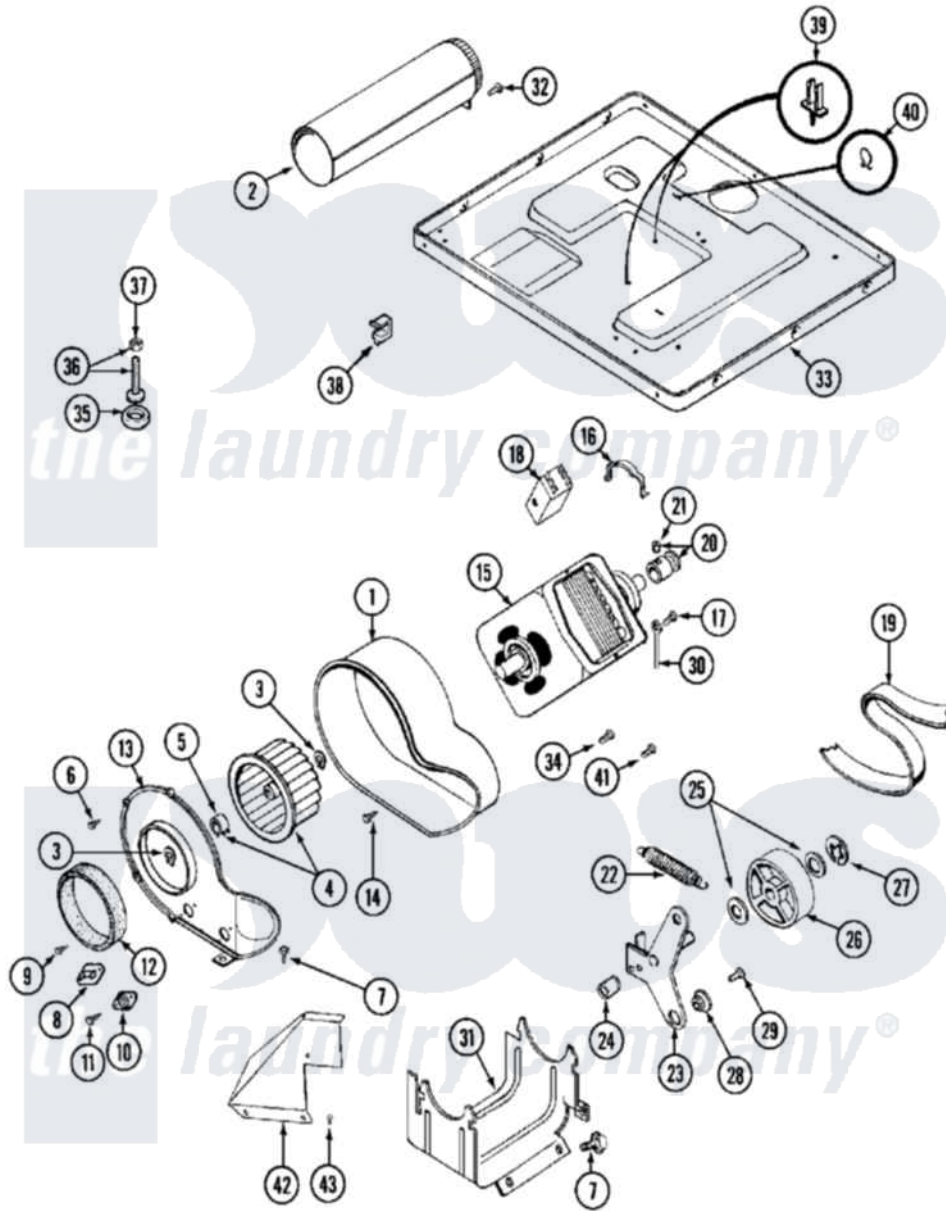

Maytag MDE13CSACL 08 - MOTOR DRIVE

Maytag [Residential Maytag MDE13CSACL Dryer Parts](#) Parts Diagram 08 - MOTOR DRIVE
 Click on the part number to view part

Item	Original Part Number	Replaced By	Status	Part Description
001	Y312893			Housing, Blower
002	Y303442			EXHAUST DUCT ASSEMBLY
003	410233	9703438		Ring-Retrn
004	Y303836			Blower Wheel Assembly And Clamp
005	312967			Clamp, Blower Housing
006	Y312961	W10116751		Screw
007	Y313561			Screw----NA
008	303392			Thermostat, Cycling
"	306967			Thermostat, Multi-Temp Part Not Used Mde26ct-MN Only
"	33001306			Wire Harness, Thermostats
"	Y303225			Thermostat, Permanent Press
009	211294	90767		Screw, 8A X 3/8 HeX Washer Head Tapping
010	306604			Cut-Off, Thermal Part Not Used
011	NLA		Not Available	SCREW, THERMAL CUT-OFF