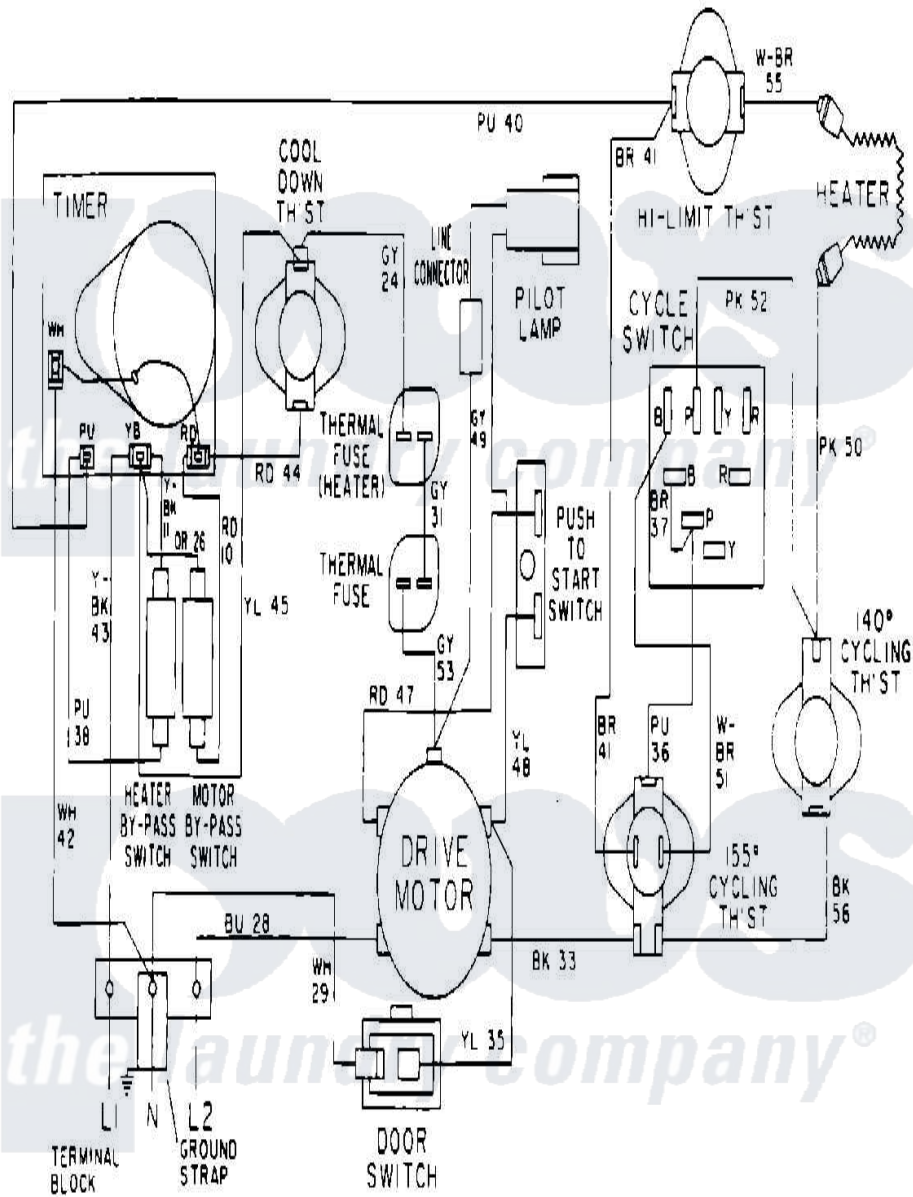

Maytag MDE13CSACL 09 - WIRING INFORMATION

Maytag Residential Maytag MDE13CSACL Dryer Parts Parts Diagram 09 - WIRING INFORMATION
 Click on the part number to view part

Item	Original Part Number	Replaced By	Status	Part Description
001	NLA		Not Available	WIRING INFORMATION