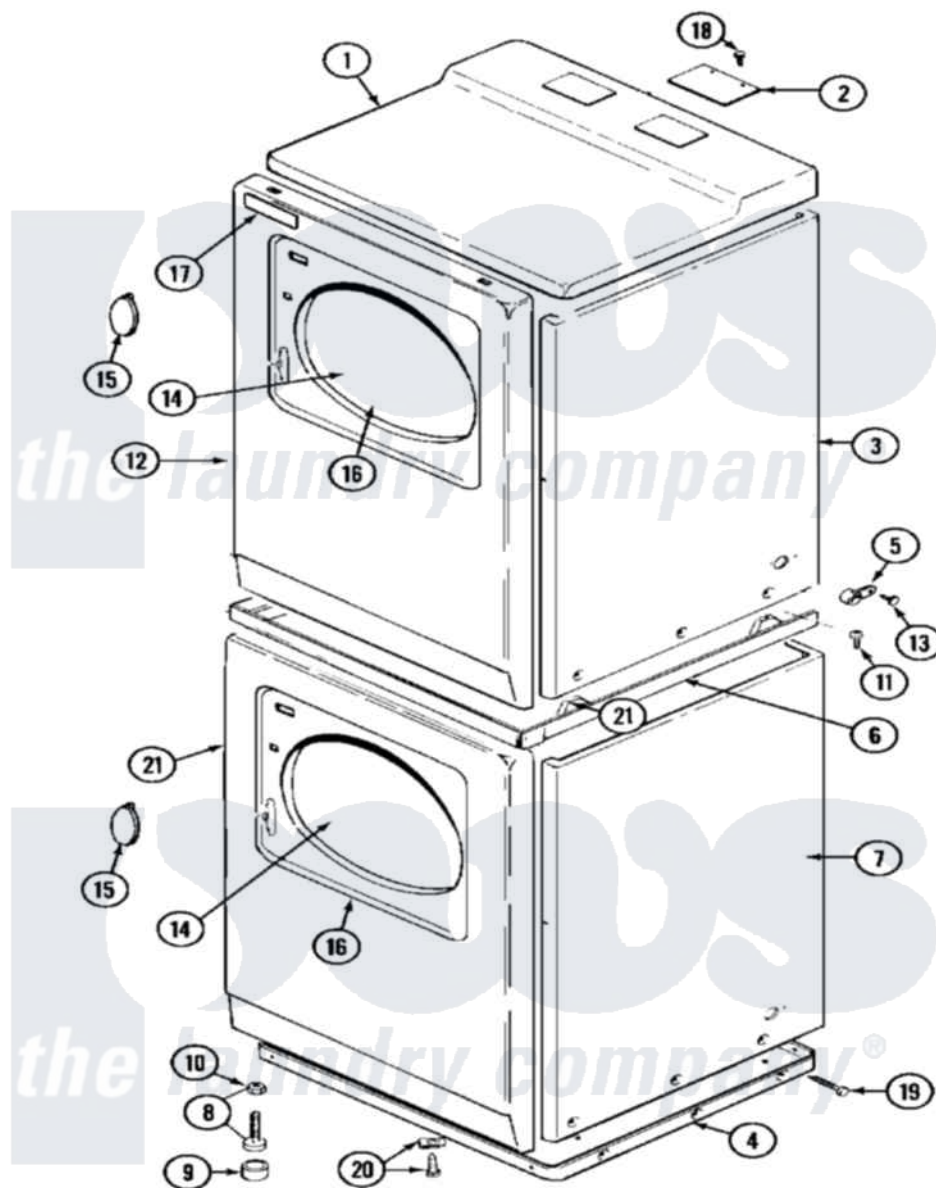

Maytag MDE13CSACW 03 - FRONT

Maytag [Residential Maytag MDE13CSACW Dryer Parts](#) Parts Diagram 03 - FRONT
 Click on the part number to view part

Item	Original Part Number	Replaced By	Status	Part Description
001	33001703	33001740		Cover, Top
"	NLA		Not Available	COVER, TOP (WHT)
002	NLA		Not Available	PLATE, COVER
003	NLA		Not Available	CABINET (UPR-ALM)
004	306530		Not Available	BASE ASSEMBLY (LOWER)
005	910768	M0280301		Tie Electr
006	33001302			(WHT)
"	911050	4312464		Screw
"	NLA		Not Available	SPACER ASSEMBLY (ALM)
"	Y310632	1163839		Screw
007	NLA		Not Available	CABINET (LWR-ALM)
008	Y302699	22003428		Leg, Adjustable
009	210684			Foot, Adjustable Leg
010	210385			Lock Nut For Adjustable Leg
011	314663	214354		Screw, Top Cover To Cabnt.
012	33001486	98008544		Screw

"	NLA	Not Available	PANEL, FRONT (WHT)---NA
013	211168	W10139210	Screw, 8-18 X 5/16
014	33001203	Not Available	PANEL, CLEAR INNER (W/SEAL)
015	314939		Handle, Door
"	314974		Handle, Door
016	314967	Not Available	DOOR W/WINDOW OUTER HALF (WHT)
"	NLA	Not Available	(ALM)
017	33001711	33002936	Medallion-
018	Y313559		Screw
019	213007		Xfor Cabinet See Cabinet, Back
020	22001496		Front Panel Fastener And Screw
021	310933	33002194	Nut, Speed