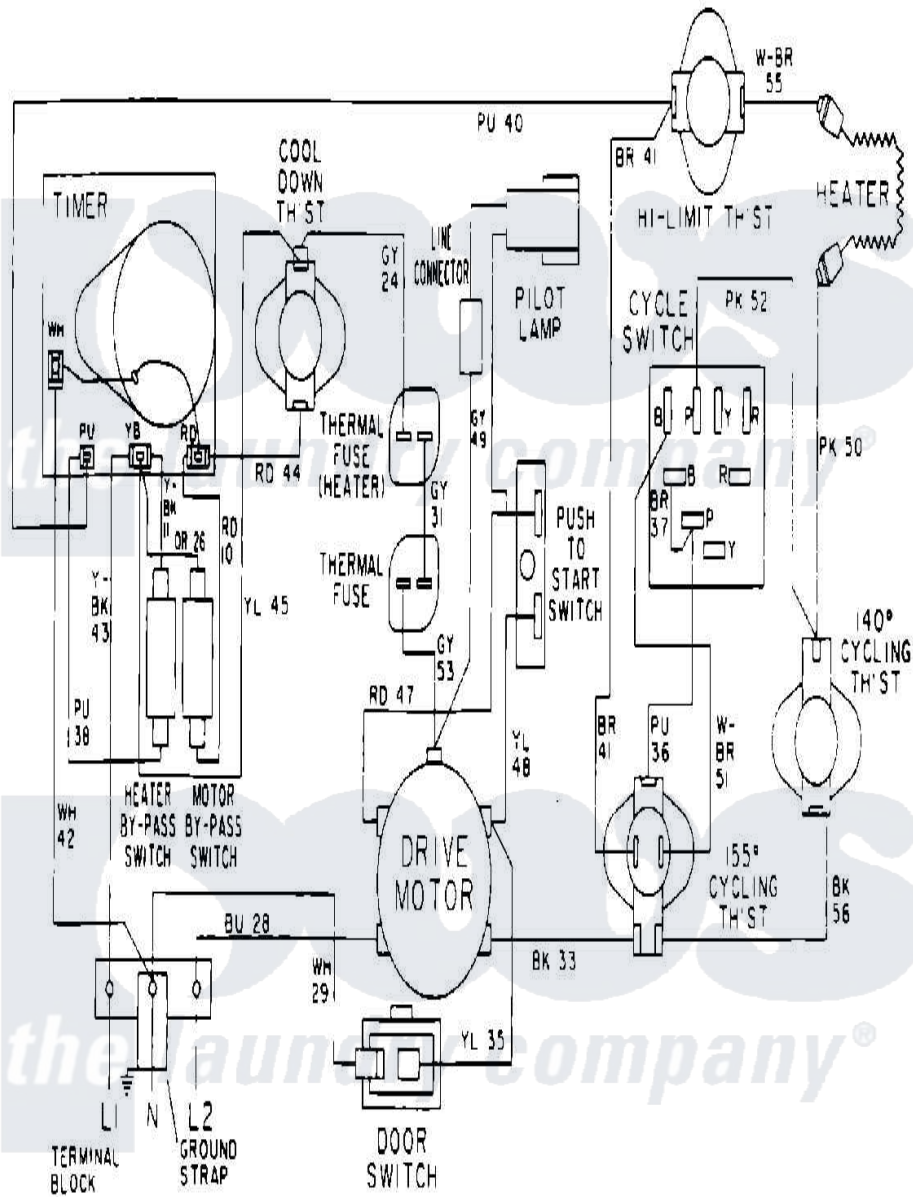

Maytag MDE13CSACW 09 - WIRING INFORMATION

Maytag Residential Maytag MDE13CSACW Dryer Parts Parts Diagram 09 - WIRING INFORMATION
 Click on the part number to view part

Item	Original Part Number	Replaced By	Status	Part Description
001	NLA		Not Available	WIRING INFORMATION