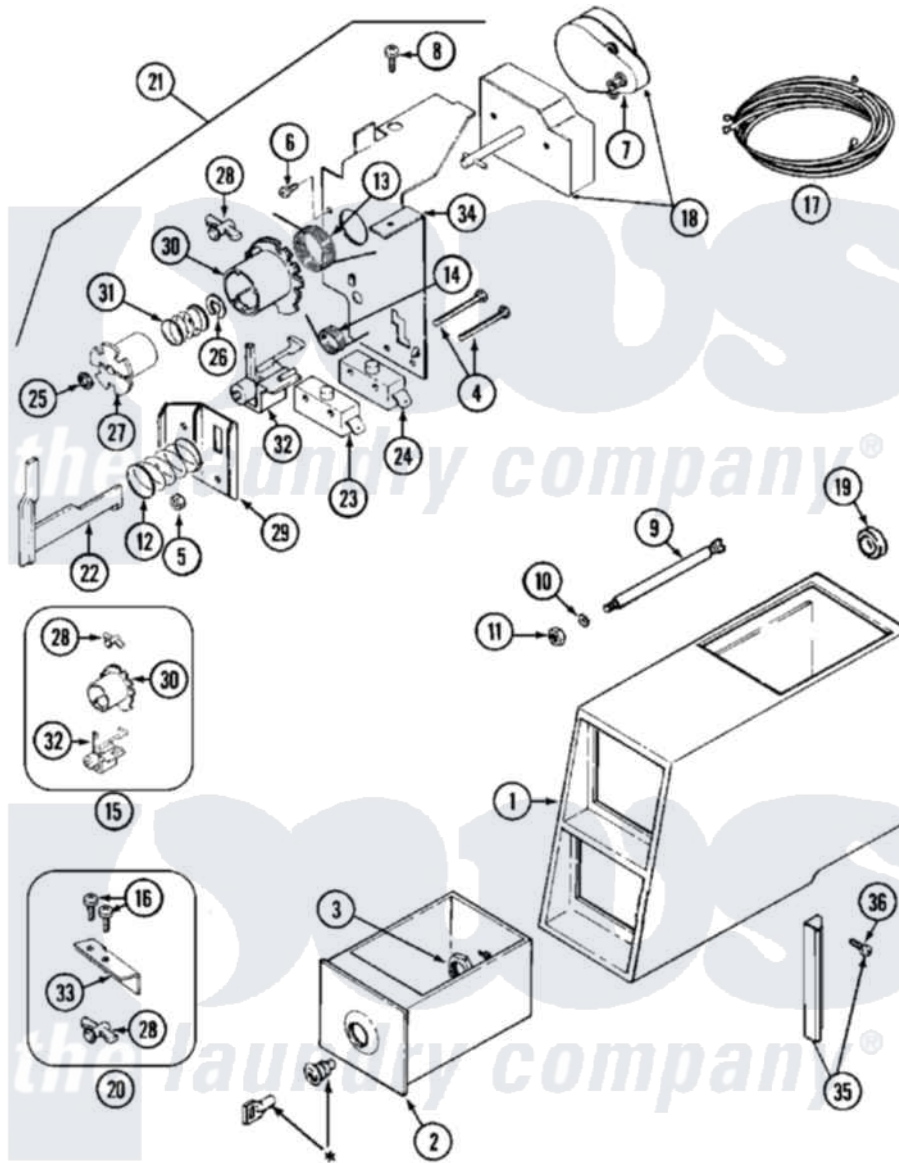

Maytag MDE13CSADW 02 - CONTROL CENTER

* CONTACT YOUR COMMERCIAL LAUNDRY DISTRIBUTOR

Maytag [Residential Maytag MDE13CSADW Dryer Parts](#) Parts Diagram 02 - CONTROL CENTER
 Click on the part number to view part

Item	Original Part Number	Replaced By	Status	Part Description
001	Y307081			Coin Meter Weld Assembly
"	NLA		Not Available	(ALM)
002	205423	208883		Coin Box K
"	205423L	208883		Coin Box K
003	212328	W10139762		Hex Nut, 3/4-27
004	315277			Screw
005	Y052634	701719		Nut, Hex
006	910708	488234		Screw 8-32 X 1/4
007	305870			Timer Motor
"	306527	305812		Timer
008	211168	W10139210		Screw, 8-18 X 5/16
009	215559			Bolt, Coin Slide Locking
010	910387			Lockwasher, Vault Assembly
011	Y052721			Nut, Terminal Block Plate
012	NLA		Not Available	SPRING, HELICAL
013	314331			Spring, Torsion Return

014	314332		Spring, Actuator
015	306104		Actuator Switch Kit
016	212707	3196385	Screw
017	305800		Wire Harness For Timer
018	305796		Timer
"	305812		Timer
"	305813		Part Not Available Part Not Used
019	Y313671	33001303	Grommet, Plate Hole
020	Y308109		Slide And Adj. Return Bracket
021	305797		Torsion Timer Assembly Complete
"	305831		Torsion Timer Assembly
"	NLA	Not Available	TORSION TIMER ASSEMBLY
022	314337	33002968	Slider
023	305798	Not Available	BYPASS SWITCH FOR MOTOR
024	Y305799		Bypass Switch For Heater
025	211790		Lock Ring For Timer Shaft
026	Y312270		Clip, Spring Retainer
027	314330	Not Available	DRIVER FOR INDEX WHEEL (NOT INCLUDED W/KIT)
028	314335		Peg, Tine Adjustment
"	314547	Y308109	Slide And Adj. Return Bracket
029	314339		Switch And Slider Bracket
030	314546		Wheel, Index
031	211065		Spring, Index Wheel
032	314548	33002967	Actuator, Switch
033	314334		Bracket For Coin Slide
034	314333		Timer Mounting Bracket
035	NLA	Not Available	STOP, COIN METER
036	Y014872		Screw, Coin Meter Stop -