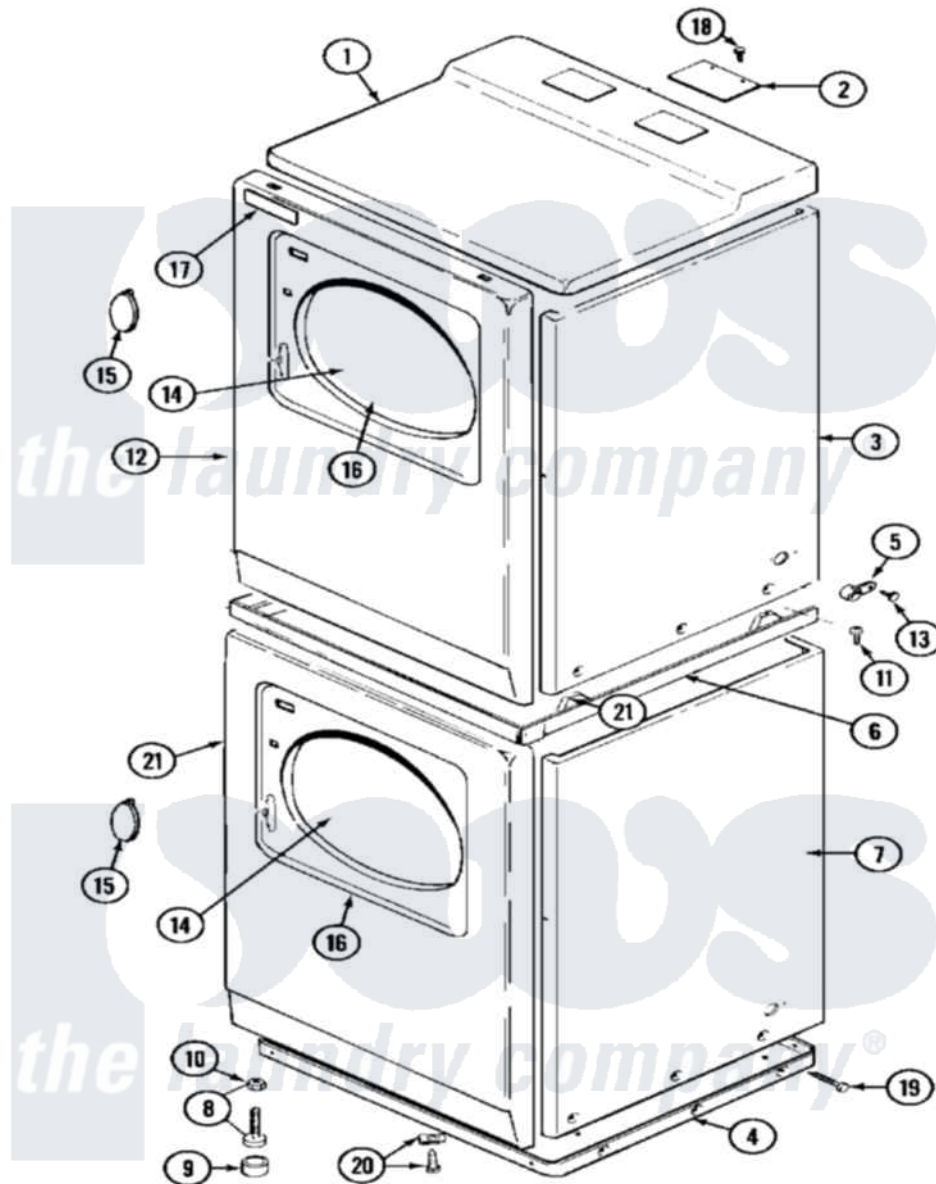

Maytag MDE13CSADW 03 - FRONT

Maytag [Residential Maytag MDE13CSADW Dryer Parts](#) Parts Diagram 03 - FRONT
 Click on the part number to view part

Item	Original Part Number	Replaced By	Status	Part Description
001	33001703	33001740		Cover, Top
"	NLA		Not Available	COVER, TOP (WHT)
002	NLA		Not Available	PLATE, COVER
003	NLA		Not Available	CABINET (UPR-ALM)
004	306530		Not Available	BASE ASSEMBLY (LOWER)
005	910768	M0280301		Tie Electr
006	33001302			(WHT)
"	911050	4312464		Screw
"	NLA		Not Available	SPACER ASSEMBLY (ALM)
"	Y310632	1163839		Screw
007	NLA		Not Available	CABINET (LWR-ALM)
008	Y302699	22003428		Leg, Adjustable
009	210684			Foot, Adjustable Leg
010	210385			Lock Nut For Adjustable Leg
011	314663	214354		Screw, Top Cover To Cabnt.
012	33001486	98008544		Screw

"	NLA	Not Available	PANEL, FRONT (WHT)---NA
013	211168	W10139210	Screw, 8-18 X 5/16
014	33001203	Not Available	PANEL, CLEAR INNER (W/SEAL)
015	314939		Handle, Door
"	314974		Handle, Door
016	314967	Not Available	DOOR W/WINDOW OUTER HALF (WHT)
"	NLA	Not Available	(ALM)
017	33001711	33002936	Medallion-
018	Y313559		Screw
019	213007		Xfor Cabinet See Cabinet, Back
020	22001496		Front Panel Fastener And Screw
021	310933	33002194	Nut, Speed