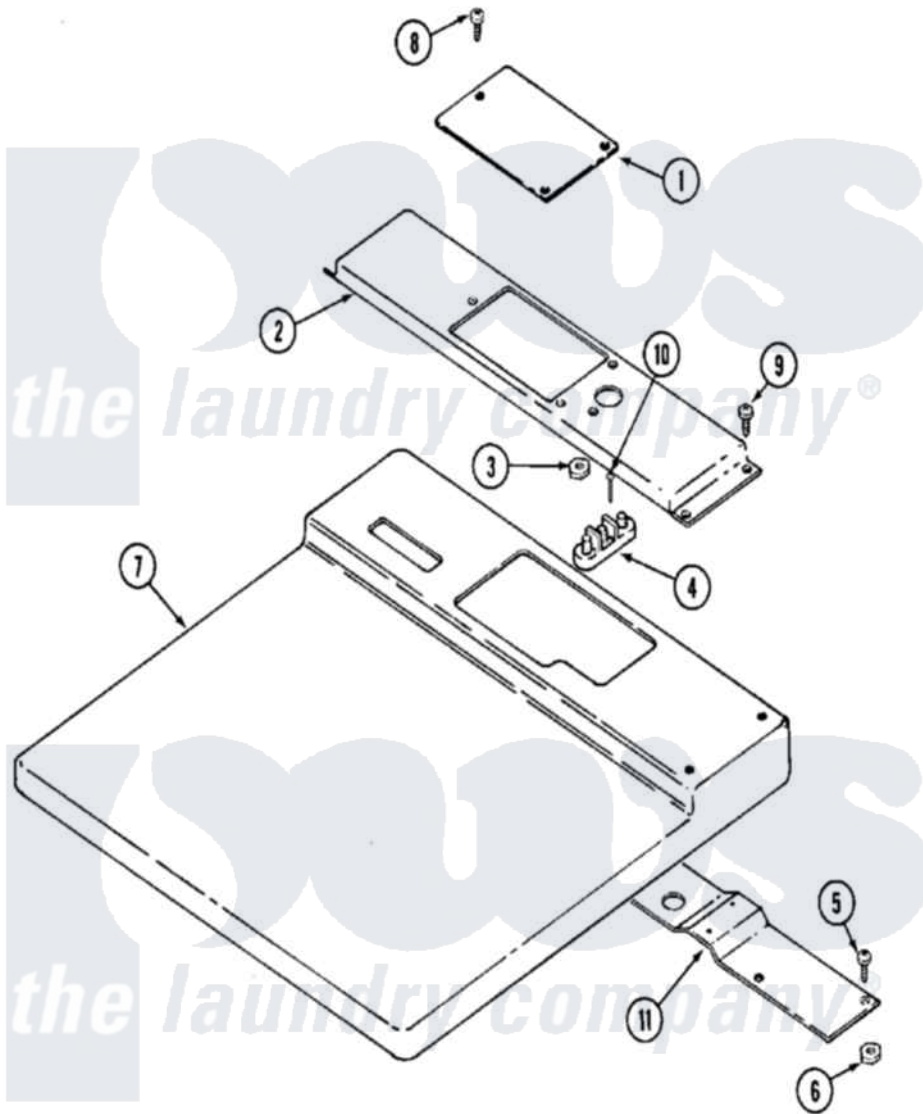

# Maytag MDE13CSADW 04 - TOP COVER (CANADA)

Maytag [Residential Maytag MDE13CSADW Dryer Parts](#) Parts Diagram 04 - TOP COVER (CANADA)  
 Click on the part number to view part

Item	Original Part Number	Replaced By	Status	Part Description
001	<a href="#">Y314174</a>			Terminal Cover - Canada
002	NLA		Not Available	ENTRANCE, CONDUIT
003	311484	<a href="#">112432</a>		Nut
"	<a href="#">Y311270</a>			Washer, Terminal Block
004	<a href="#">33001244</a>			Block, Terminal
005	NLA		Not Available	SCREW
006	<a href="#">Y052721</a>			Nut, Terminal Block Plate
007	33001703	<a href="#">33001740</a>		Cover, Top
008	211294	<a href="#">90767</a>		Screw, 8A X 3/8 HeX Washer Head Tapping
"	<a href="#">Y313559</a>			Screw
009	211294	<a href="#">90767</a>		Screw, 8A X 3/8 HeX Washer Head Tapping
"	<a href="#">Y313559</a>			Screw
010	Y312209	<a href="#">W10001200</a>		Screw
011	<a href="#">33001316</a>			Plate, Terminal Block