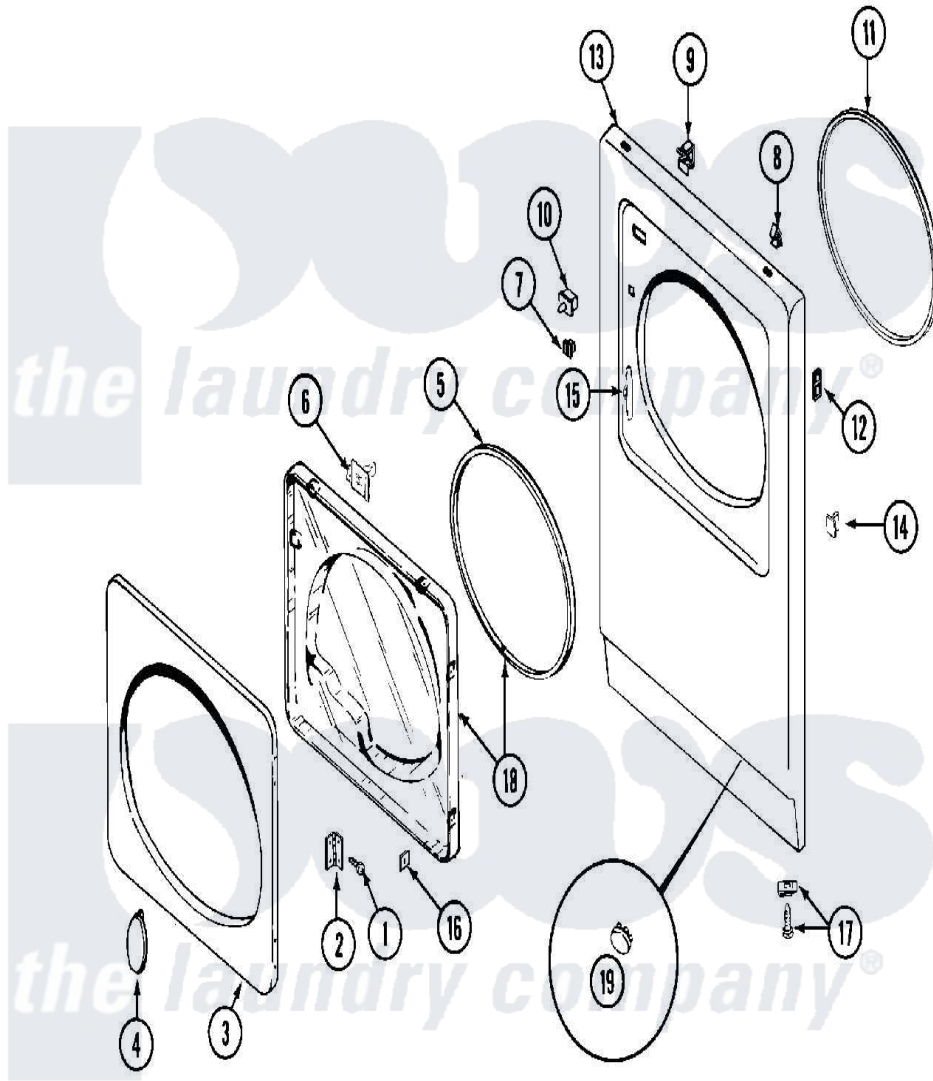

Maytag MDE13CSADW 05 - DOOR

Maytag [Residential Maytag MDE13CSADW Dryer Parts](#) Parts Diagram 05 - DOOR
 Click on the part number to view part

Item	Original Part Number	Replaced By	Status	Part Description
001	Y314062			Screw, Door Hinge And Panel
002	33001230			Hinge, Door
003	314967		Not Available	DOOR W/WINDOW OUTER HALF (WHT)
"	NLA		Not Available	(ALM)
004	314939			Handle, Door
"	314974			Handle, Door
005	33001192			Seal, Door
006	33001305			Strike, Door
007	Y304578	LA-1003		Door Catch Kit
008	212982	22001650		Fastener, Spring
009	Y310376			Clip, Door Switch Harness
010	33001509	W10169313		Switch-Dor
011	314937			Seal, Front Panel
012	NLA		Not Available	SPEEDNUT, HINGE SCREW
"	NLA		Not Available	SCREW, PLASTIC
013	33001486	98008544		Screw

"	NLA	Not Available	PANEL, FRONT (WHT)---NA
014	NLA	Not Available	PLUG, DOOR CATCH
015	33001175		Cover, Hinge Hole
"	33001176		Cover, Hinge Hole
016	Y313910		Clip, Door Liner To Outer Panel
017	22001496		Front Panel Fastener And Screw
018	33001203	Not Available	PANEL, CLEAR INNER (W/SEAL)
019	33001614	Not Available	PLUG, FRONT PANEL (WHT)
"	33001615	Not Available	PLUG, FRONT PANEL (ALM)