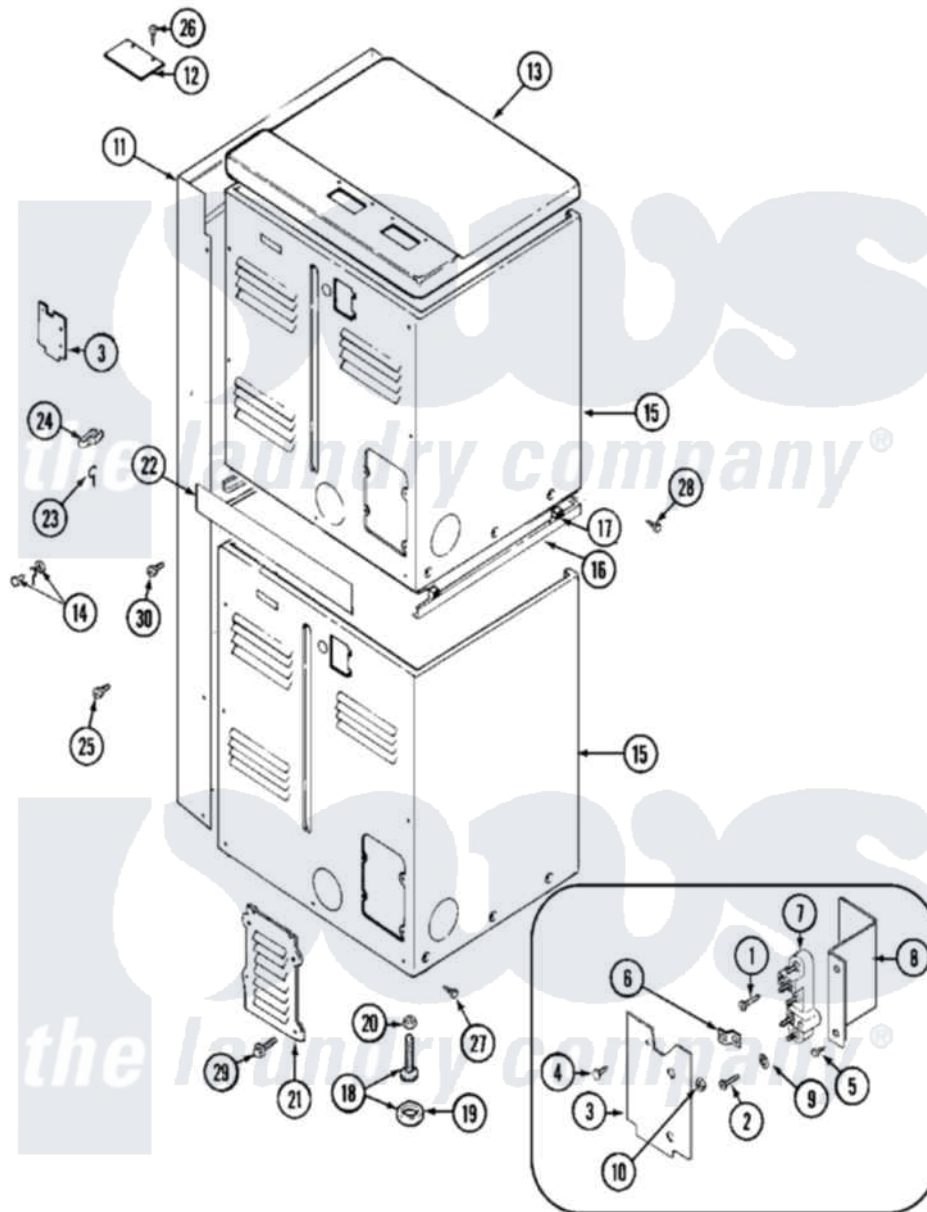

# Maytag MDE13CSADW 06 - REAR

Maytag Residential Maytag MDE13CSADW Dryer Parts Parts Diagram 06 - REAR

[Click on the part number to view part](#)

Item	Original Part Number	Replaced By	Status	Part Description
001	NLA		Not Available	SCREW, GROUND STRAP
002	Y310632	<a href="#">1163839</a>		Screw
003	Y312905		Not Available	COVER, TERMINAL
004	<a href="#">Y313561</a>			Screw----NA
005	Y312209	<a href="#">W10001200</a>		Screw
006	<a href="#">Y312184</a>			Strap, Grounding
007	<a href="#">33001244</a>			Block, Terminal
008	<a href="#">Y312904</a>			Bracket, Terminal Block
009	<a href="#">311093</a>			Washer, Terminal Connection
"	<a href="#">Y311270</a>			Washer, Terminal Block
010	311484	<a href="#">112432</a>		Nut
011	NLA		Not Available	SHROUD, CONTROL (WHT)
012	NLA		Not Available	PLATE, TOP COVER
013	33001703	<a href="#">33001740</a>		Cover, Top
"	NLA		Not Available	COVER, TOP (WHT)
014	NLA		Not Available	SCREW & WASHER ASSEMBLY

015	NLA		Not Available	CABINET (UPR-ALM)
"	Y310632	<a href="#">1163839</a>		Screw
016	<a href="#">33001302</a>			(WHT)
"	NLA		Not Available	SPACER ASSEMBLY (ALM)
017	310933	<a href="#">33002194</a>		Nut, Speed
018	Y302699	<a href="#">22003428</a>		Leg, Adjustable
019	<a href="#">210684</a>			Foot, Adjustable Leg
020	<a href="#">210385</a>			Lock Nut For Adjustable Leg
021	Y312951		Not Available	ACCESS COVER, BACK
022	NLA		Not Available	STRIP, FILLER
023	<a href="#">311155</a>			Ground Wire And Clamp
024	<a href="#">301548</a>			Clamp, Ground Wire
025	NLA		Not Available	SCREW, SHROUD
026	<a href="#">Y313559</a>			Screw
027	<a href="#">213007</a>			Xfor Cabinet See Cabinet, Back
028	NLA		Not Available	SCREW, SPACER ASSEMBLY
"	Y310632	<a href="#">1163839</a>		Screw
029	216423	<a href="#">3370225</a>		Screw
030	<a href="#">Y313561</a>			Screw----NA
"	Y310632	<a href="#">1163839</a>		Screw