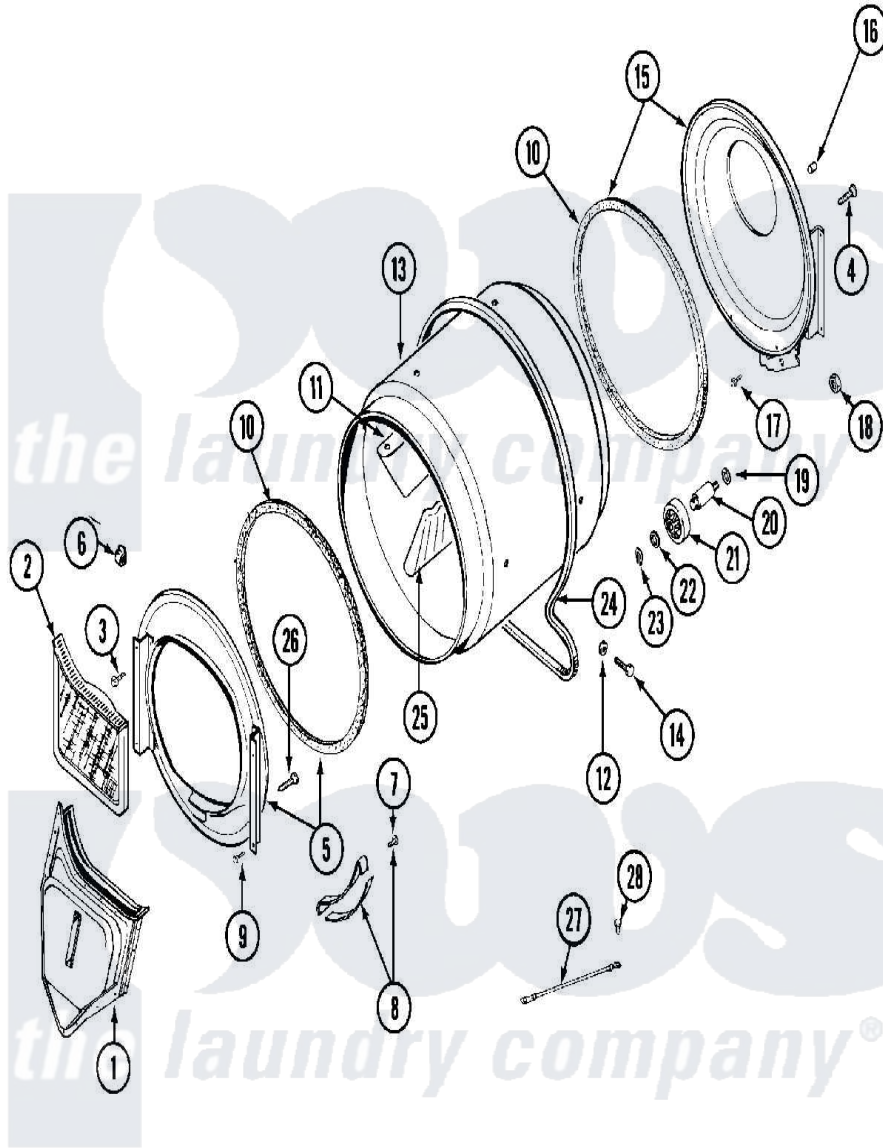

Maytag MDE13CSADW 07 - TUMBLER

Maytag Residential Maytag MDE13CSADW Dryer Parts Parts Diagram 07 - TUMBLER
 Click on the part number to view part

Item	Original Part Number	Replaced By	Status	Part Description
001	33001016			Outlet Duct Assembly
002	33001170	33002970		Lint Filte
003	NLA		Not Available	SCREW, TUMBLER SUPPORT
004	Y313561			Screw---NA
005	33001179			Front, Tumbler
006	Y310376			Clip, Door Switch Harness
007	210720			Rivet, Bearing To Tumbler Frnt
008	306508			Tumbler Bearing Kit ---W
009	Y310632	1163839		Screw
010	314820			Seal, Tumbler
011	33001012			Baffle
012	314158			Washer, Baffle To Tumbler
013	33001108		Not Available	DRYER TUMBLER, W/O BAFFLES
014	Y310759			Screw, Tumbler Baffles
015	33001178			Back, Tumbler

016	NLA	Not Available	COVER, THREAD
017	Y310632	1163839	Screw
018	312538	33001443	Nut, Hex
019	Y313347	312535	Washer, Vault Mounting Brk.
020	Y312948	6-3129480	Shaft- Tumbler
021	Y303373	12001541	Drum Roller/Washer Assembly--W
022	312535		Washer, Vault Mounting Brk.
023	410233	9703438	Ring-Retrn
024	Y312959		Poly "V" Belt For Tumbler
025	33001004		Baffle, Tall
026	Y314110	33002917	Screw, No.10-16
027	901220		Ground Wire
028	910343	488234	Screw 8-32 X 1/4