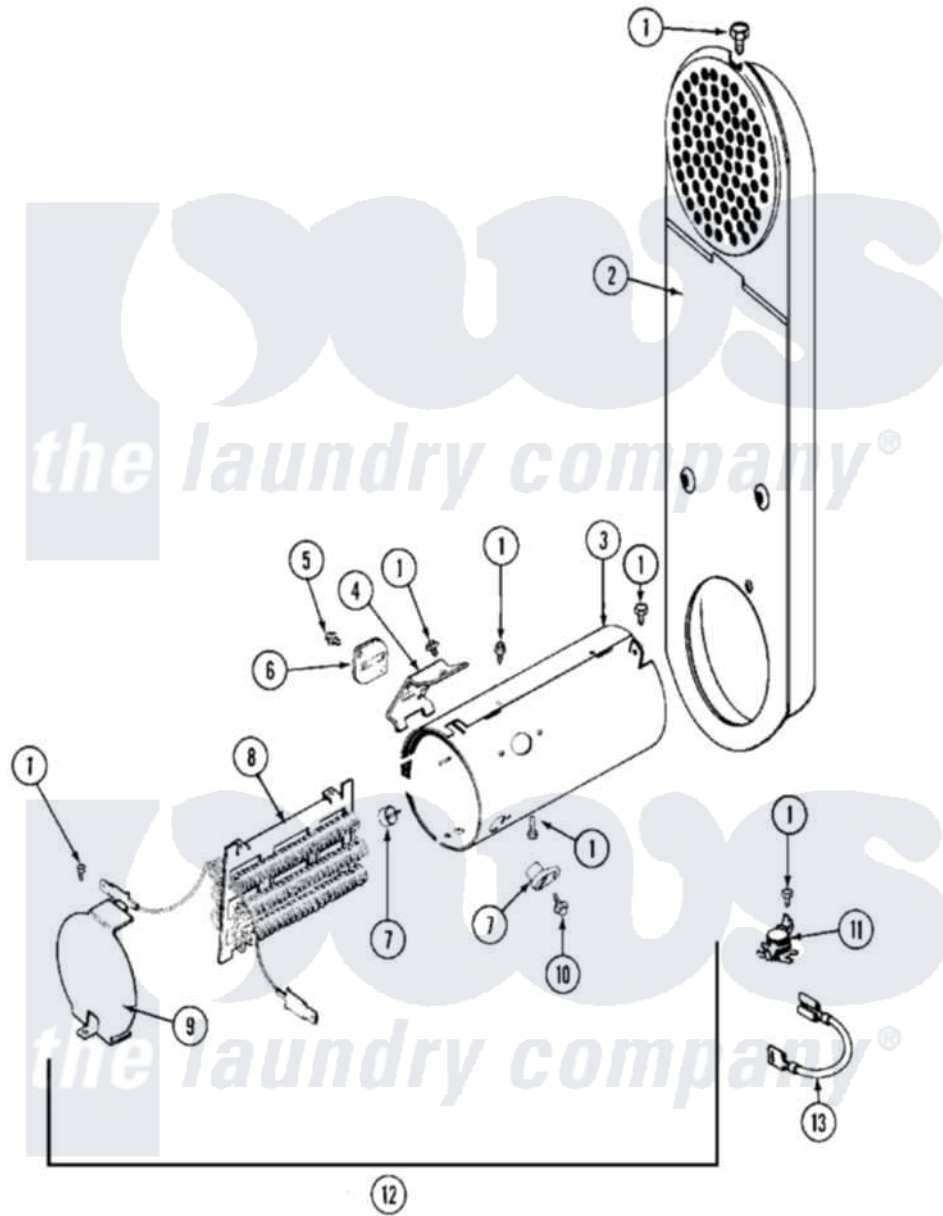

Maytag MDE13CSADW 08 - HEATER

Maytag Residential Maytag MDE13CSADW Dryer Parts Diagram 08 - HEATER
 Click on the part number to view part

Item	Original Part Number	Replaced By	Status	Part Description
001	211294	90767		Screw, 8A X 3/8 HeX Washer Head Tapping
002	308503		Not Available	INLET DUCT ASSEMBLY
003	314995			Enclosure, Heater
004	315346			Bracket, Thermal Fuse
005	NLA		Not Available	SCREW, THERMAL FUSE
006	307473			Fuse, Thermal
007	314998			Insulator, Terminal
008	308614			Heater Sub-Assembly
"	Y308612			Heater Sub-Assembly
"	Y308613	W10116747		Heater
"	Y308615			Heater Sub-Assembly
009	314999			Shield, Radiant
010	NLA		Not Available	SCREW, TERMINAL INSULATOR
011	303396			Thermostat, Hi-Limit
012	307178			Heater Assembly

"	307179	Heater Assembly
013	Y307173	Wire, Jumper
014	Y308590	W10116795 Heater