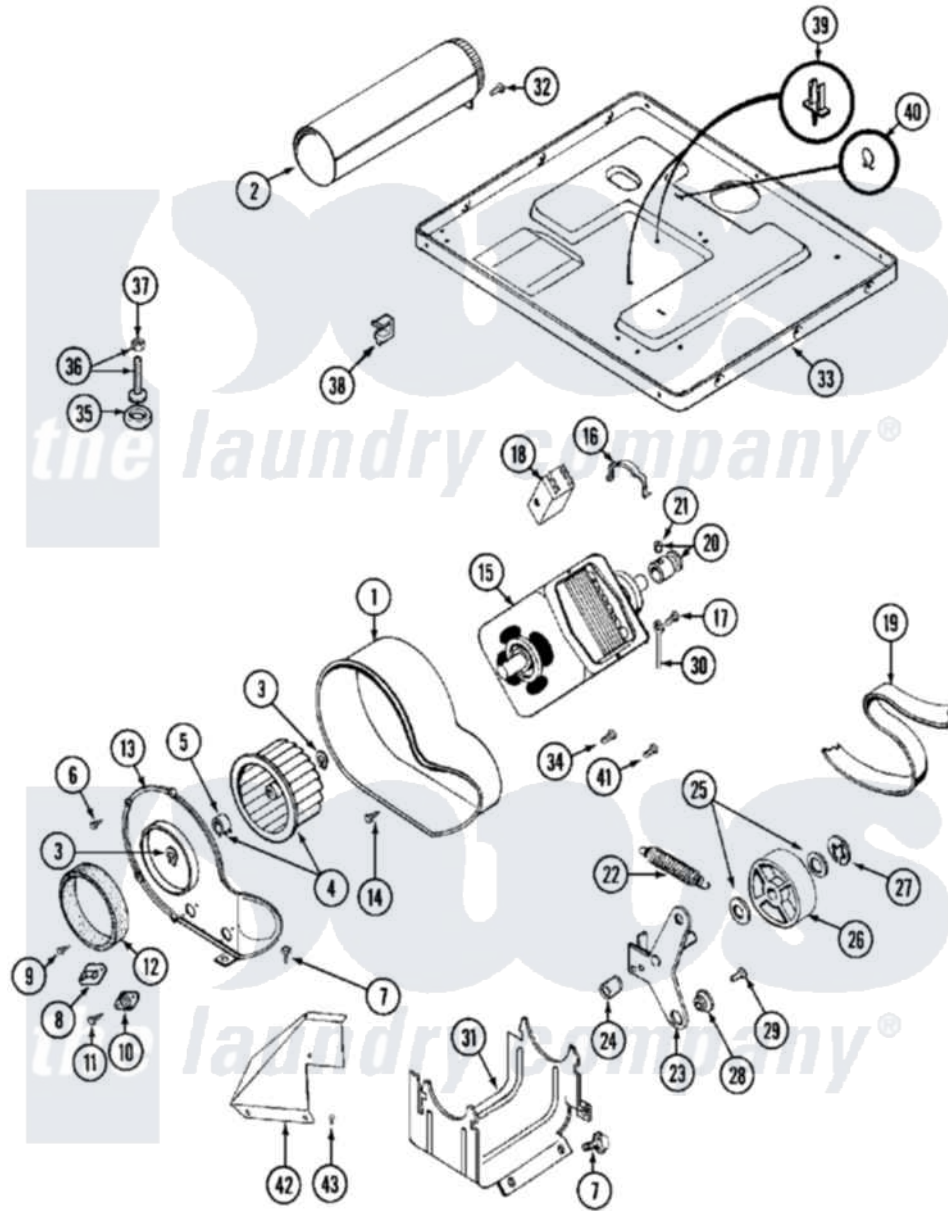

# Maytag MDE13CSADW 09 - MOTOR DRIVE

Maytag [Residential Maytag MDE13CSADW Dryer Parts](#) Parts Diagram 09 - MOTOR DRIVE  
 Click on the part number to view part

Item	Original Part Number	Replaced By	Status	Part Description
001	<a href="#">Y312893</a>			Housing, Blower
002	Y303442			EXHAUST DUCT ASSEMBLY
003	410233	<a href="#">9703438</a>		Ring-Retrn
004	<a href="#">Y303836</a>			Blower Wheel Assembly And Clamp
005	<a href="#">312967</a>			Clamp, Blower Housing
006	Y312961	<a href="#">W10116751</a>		Screw
007	<a href="#">Y313561</a>			Screw----NA
008	<a href="#">303392</a>			Thermostat, Cycling
"	<a href="#">306967</a>			Thermostat, Multi-Temp Part Not Used Mde26ct-MN Only
"	<a href="#">33001306</a>			Wire Harness, Thermostats
"	<a href="#">Y303225</a>			Thermostat, Permanent Press
009	211294	<a href="#">90767</a>		Screw, 8A X 3/8 HeX Washer Head Tapping
010	<a href="#">306604</a>			Cut-Off, Thermal Part Not Used
011	NLA		Not Available	SCREW, THERMAL CUT-OFF