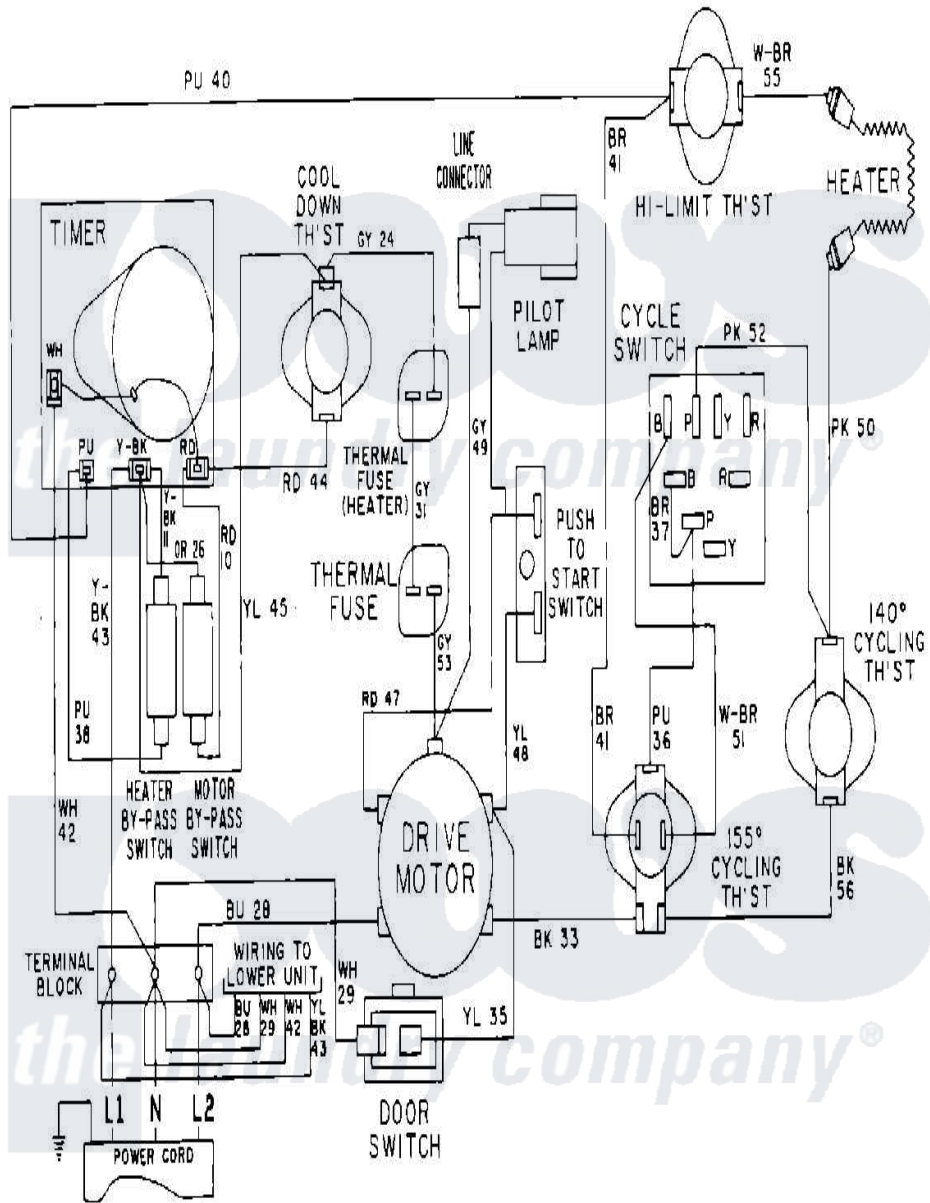

Maytag MDE13CSADW 10 - WIRING INFORMATION

Maytag Residential Maytag MDE13CSADW Dryer Parts Parts Diagram 10 - WIRING INFORMATION
 Click on the part number to view part

Item	Original Part Number	Replaced By	Status	Part Description
001	NLA		Not Available	WIRING INFORMATION