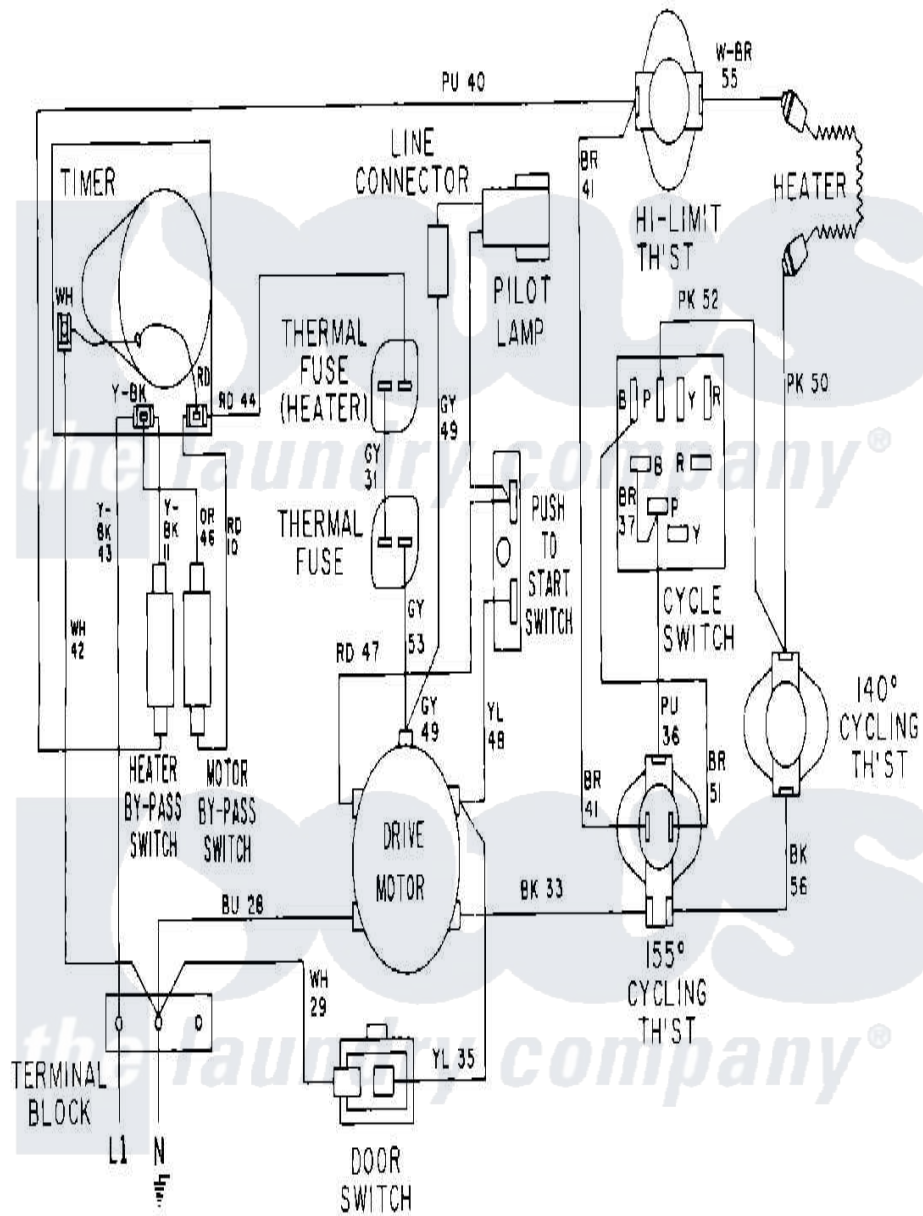

# Maytag MDE13CSAGW 09 - WIRING INFORMATION

Maytag Residential Maytag MDE13CSAGW Dryer Parts Parts Diagram 09 - WIRING INFORMATION  
 Click on the part number to view part

Item	Original Part Number	Replaced By	Status	Part Description
001	NLA		Not Available	WIRING INFORMATION