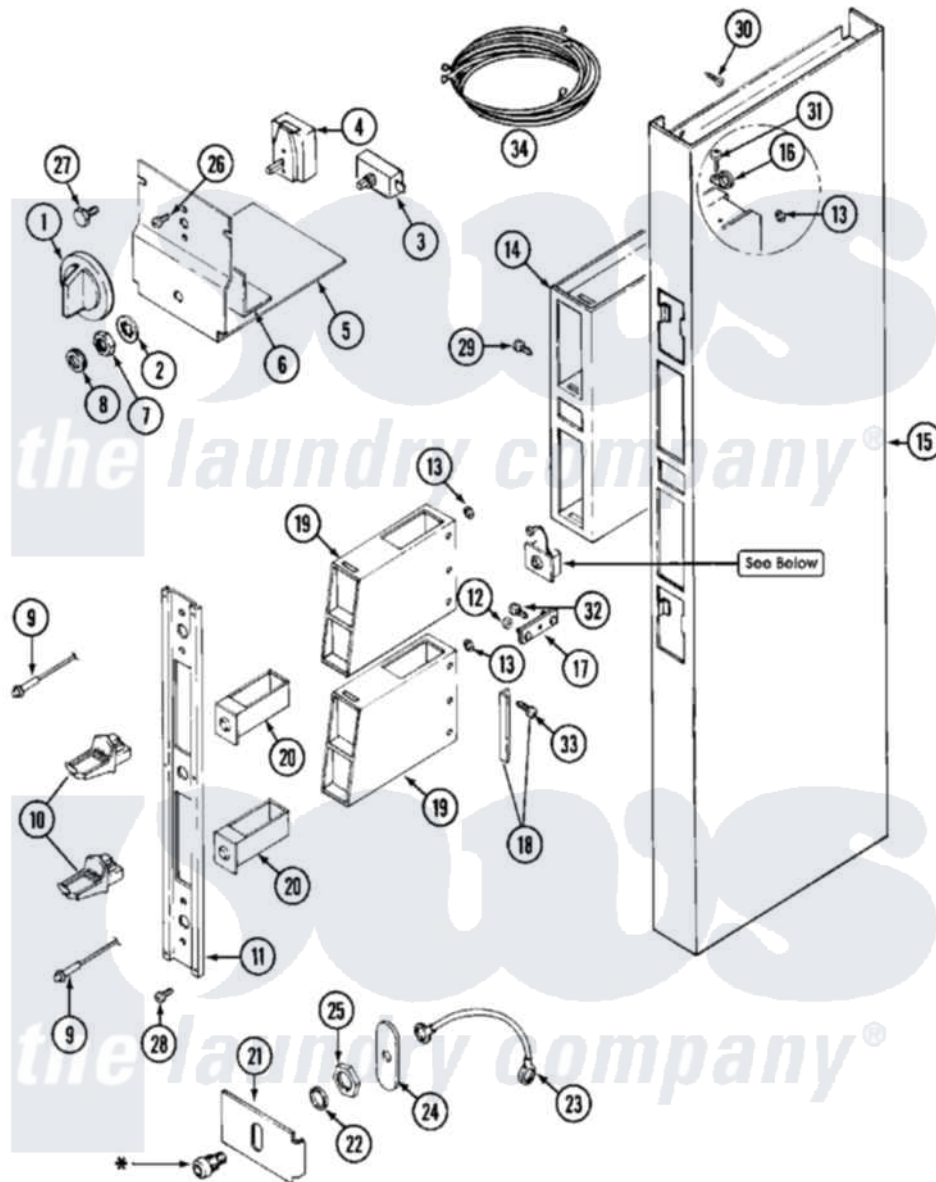

Maytag MDE13CSAKL 01 - CONTROL CENTER SHROUD

* Contact your Commercial Distributor For Security Items.

Maytag [Residential Maytag MDE13CSAKL Dryer Parts](#) Parts Diagram 01 - CONTROL CENTER SHROUD
 Click on the part number to view part

Item	Original Part Number	Replaced By	Status	Part Description
001	205663			Knob For Selector Switch
002	312751			Lockwasher, Start Switch
003	306940	W10149462		Switch, Push-To-Start
004	307253			Switch, Cycle Selector
005	Y314261			Switch And Relay Bracket
006	NLA		Not Available	INSULATOR, SWITCH
007	Y312706	422617		Nut
008	Y312702			Knurled Nut, Start Switch
009	NLA		Not Available	LIGHT, INDICATOR
010	NLA		Not Available	SLIDE, MAYTAG COIN
011	NLA		Not Available	PANEL, VAULT
012	Y052740	62739		Nut, Lock
013	Y313671	33001303		Grommet, Plate Hole
014	211294	90767		Screw, 8A X 3/8 HeX Washer Head Tapping
"	305534		Not Available	VAULT ASSEMBLY
"	Y313559			Screw

015	211294	90767	Screw, 8A X 3/8 HeX Washer Head Tapping
"	NLA	Not Available	SHROUD, CONTROL (ALM)
"	NLA	Not Available	SCREW, SHROUD
016	910768	M0280301	Tie Electr
017	22001810	Not Available	STRAP, MOUNTING
018	NLA	Not Available	STOP, COIN METER
019	NLA	Not Available	CASE, COIN METER (ALM)
020	205423L	208883	Coin Box K
021	313428	Not Available	PLATE FOR LATCH
022	NLA	Not Available	WASHER, LATCH
023	211168	W10139210	Screw, 8-18 X 5/16
"	Y303981		Ground Wire For Latch
024	Y313427	206637	Lock Kit
025	212328	W10139762	Hex Nut, 3/4-27
026	Y313588	488234	Screw 8-32 X 1/4
027	212276	W10116760	Screw
028	Y313424		Screw, Vault Panel
029	211294	90767	Screw, 8A X 3/8 HeX Washer Head Tapping
"	Y313559		Screw
030	213648	98165	Screw
031	211168	W10139210	Screw, 8-18 X 5/16
032	212276	W10116760	Screw
033	Y014872		Screw, Coin Meter Stop -
034	33001564		Wire Harness, Main
"	33001565		(LWR)
"	NLA	Not Available	WIRE HARNESS, MAIN (UPR)