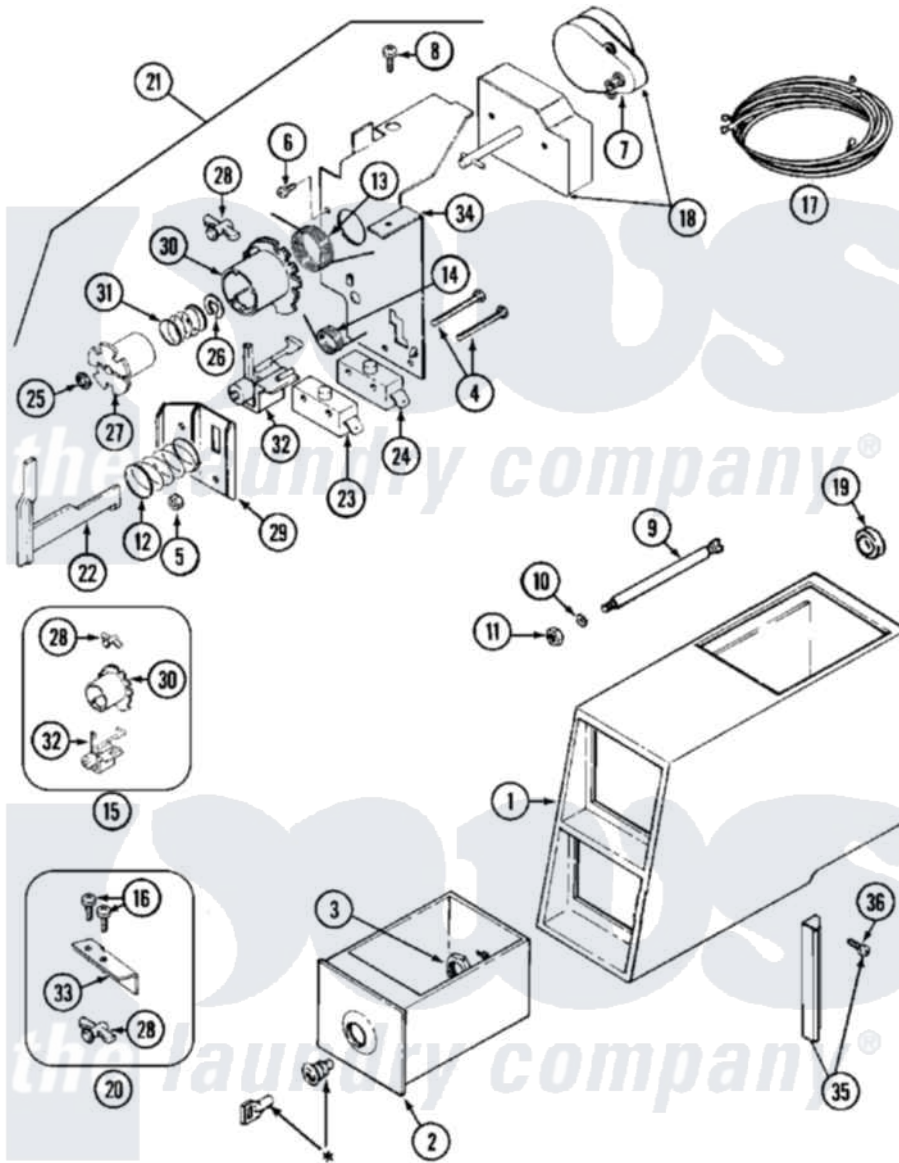

Maytag MDE13CSAKL 02 - CONTROL CENTER

* CONTACT YOUR COMMERCIAL LAUNDRY DISTRIBUTOR

Maytag [Residential Maytag MDE13CSAKL Dryer Parts](#) Parts Diagram 02 - CONTROL CENTER
 Click on the part number to view part

Item	Original Part Number	Replaced By	Status	Part Description
001	NLA		Not Available	CASE, COIN METER (ALM)
002	205423L	208883		Coin Box K
003	212328	W10139762		Hex Nut, 3/4-27
004	315277			Screw
005	Y052634	701719		Nut, Hex
006	910708	488234		Screw 8-32 X 1/4
007	306527	305812		Timer
008	211168	W10139210		Screw, 8-18 X 5/16
009	215559			Bolt, Coin Slide Locking
010	910387			Lockwasher, Vault Assembly
011	Y052721			Nut, Terminal Block Plate
012	NLA		Not Available	SPRING, HELICAL
013	314331			Spring, Torsion Return
014	314332			Spring, Actuator
015	306104			Actuator Switch Kit
016	212707	3196385		Screw

017	305800		Wire Harness For Timer
018	33001722		Timer
019	Y313671	33001303	Grommet, Plate Hole
020	Y308109		Slide And Adj. Return Bracket
021	33001721		Timer Assembly, Torsion
022	314337	33002968	Slider
023	305798	Not Available	BYPASS SWITCH FOR MOTOR
024	Y305799		Bypass Switch For Heater
025	211790		Lock Ring For Timer Shaft
026	Y312270		Clip, Spring Retainer
027	314330	Not Available	DRIVER FOR INDEX WHEEL (NOT INCLUDED W/KIT)
028	314335		Peg, Tine Adjustment
"	314547	Y308109	Slide And Adj. Return Bracket
029	314339		Switch And Slider Bracket
030	314546		Wheel, Index
031	211065		Spring, Index Wheel
032	314548	33002967	Actuator, Switch
033	314334		Bracket For Coin Slide
034	314333		Timer Mounting Bracket
035	NLA	Not Available	STOP, COIN METER
036	Y014872		Screw, Coin Meter Stop -