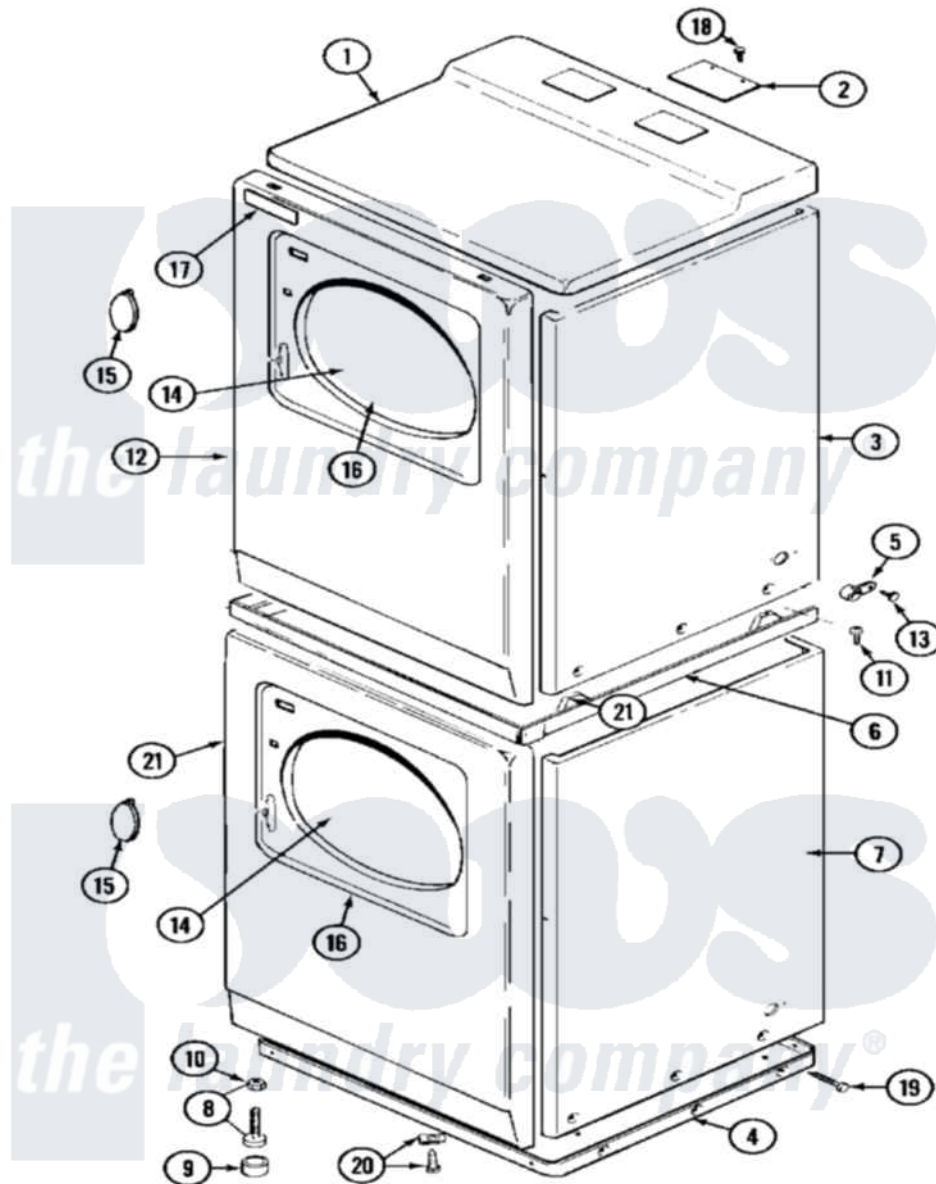

Maytag MDE13CSAKL 03 - FRONT

Maytag [Residential Maytag MDE13CSAKL Dryer Parts](#) Parts Diagram 03 - FRONT
 Click on the part number to view part

Item	Original Part Number	Replaced By	Status	Part Description
001	NLA		Not Available	COVER, TOP (ALM)---NA
002	NLA		Not Available	PLATE, COVER
003	NLA		Not Available	CABINET (UPR-ALM)
004	306530		Not Available	BASE ASSEMBLY (LOWER)
005	910768	M0280301		Tie Electr
006	911050	4312464		Screw
"	NLA		Not Available	SPACER ASSEMBLY (ALM)
"	Y310632	1163839		Screw
007	NLA		Not Available	CABINET (LWR-ALM)
008	Y302699	22003428		Leg, Adjustable
009	210684			Foot, Adjustable Leg
010	210385			Lock Nut For Adjustable Leg
011	314663	214354		Screw, Top Cover To Cabnt.
012	33001486	98008544		Screw
"	NLA		Not Available	PANEL, FRONT (ALM)---NA
013	211168	W10139210		Screw, 8-18 X 5/16

014	33001203	Not Available	PANEL, CLEAR INNER (W/SEAL)
015	314974		Handle, Door
016	NLA	Not Available	PANEL, OUTER (ALM)
017	33001711	33002936	Medallion-
018	Y313559		Screw
019	213007		Xfor Cabinet See Cabinet, Back
020	22001496		Front Panel Fastener And Screw
021	310933	33002194	Nut, Speed