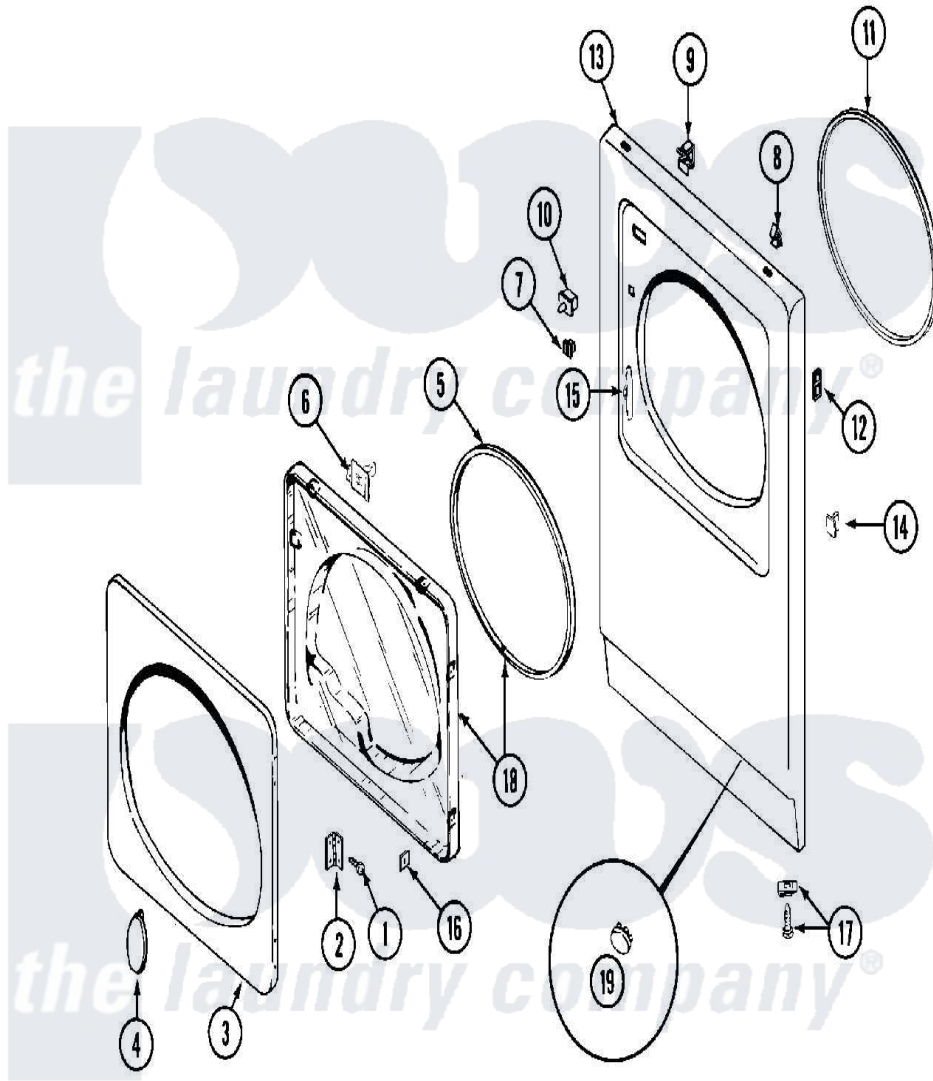

Maytag MDE13CSAKL 04 - DOOR

Maytag [Residential Maytag MDE13CSAKL Dryer Parts](#) Parts Diagram 04 - DOOR
 Click on the part number to view part

Item	Original Part Number	Replaced By	Status	Part Description
001	Y314062			Screw, Door Hinge And Panel
002	33001230			Hinge, Door
003	NLA		Not Available	PANEL, OUTER (ALM)
004	314974			Handle, Door
005	33001192			Seal, Door
006	33001305			Strike, Door
007	Y304578	LA-1003		Door Catch Kit
008	212982	22001650		Fastener, Spring
009	Y310376			Clip, Door Switch Harness
010	33001509	W10169313		Switch-Dor
011	314937			Seal, Front Panel
012	NLA		Not Available	SPEEDNUT, HINGE SCREW
"	NLA		Not Available	SCREW, PLASTIC
013	33001486	98008544		Screw
"	NLA		Not Available	PANEL, FRONT (ALM)---NA
014	NLA		Not Available	PLUG, DOOR CATCH

015	33001176		Cover, Hinge Hole
016	Y313910		Clip, Door Liner To Outer Panel
017	22001496		Front Panel Fastener And Screw
018	33001203	Not Available	PANEL, CLEAR INNER (W/SEAL)
019	33001615	Not Available	PLUG, FRONT PANEL (ALM)