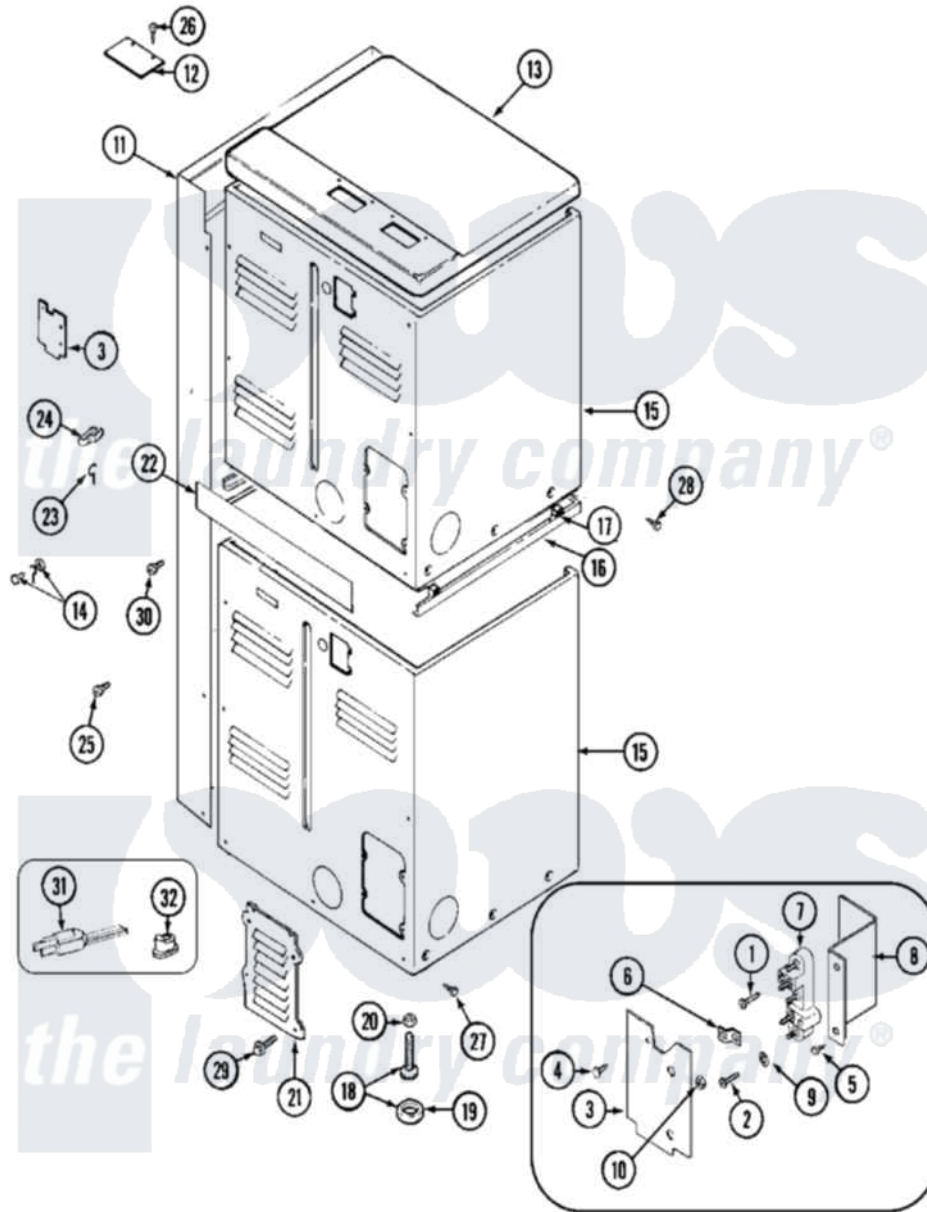

Maytag MDE13CSAKL 05 - REAR

Maytag [Residential Maytag MDE13CSAKL Dryer Parts](#) Parts Diagram 05 - REAR
 Click on the part number to view part

Item	Original Part Number	Replaced By	Status	Part Description
001	NLA		Not Available	SCREW, GROUND STRAP
002	Y310632	1163839		Screw
003	Y312905		Not Available	COVER, TERMINAL
004	Y313561			Screw----NA
005	Y312209	W10001200		Screw
006	Y312184			Strap, Grounding
007	33001244			Block, Terminal
008	Y312904			Bracket, Terminal Block
009	311093			Washer, Terminal Connection
"	Y311270			Washer, Terminal Block
010	311484	112432		Nut
011	NLA		Not Available	SHROUD, CONTROL (ALM)
012	NLA		Not Available	PLATE, TOP COVER
013	NLA		Not Available	COVER, TOP (ALM)----NA
014	NLA		Not Available	SCREW & WASHER ASSEMBLY
015	NLA		Not Available	CABINET (UPR-ALM)

"	Y310632	1163839	Screw
016	NLA	Not Available	SPACER ASSEMBLY (ALM)
017	310933	33002194	Nut, Speed
018	Y302699	22003428	Leg, Adjustable
019	210684		Foot, Adjustable Leg
020	210385		Lock Nut For Adjustable Leg
021	Y312951	Not Available	ACCESS COVER, BACK
022	NLA	Not Available	STRIP, FILLER
023	311155		Ground Wire And Clamp
024	301548		Clamp, Ground Wire
025	NLA	Not Available	SCREW, SHROUD
026	Y313559		Screw
027	213007		Xfor Cabinet See Cabinet, Back
028	NLA	Not Available	SCREW, SPACER ASSEMBLY
"	Y310632	1163839	Screw
029	216423	3370225	Screw
030	Y313561		Screw----NA
"	Y310632	1163839	Screw
031	NLA	Not Available	CORD, POWER
032	216183		Grommet, Cord Export