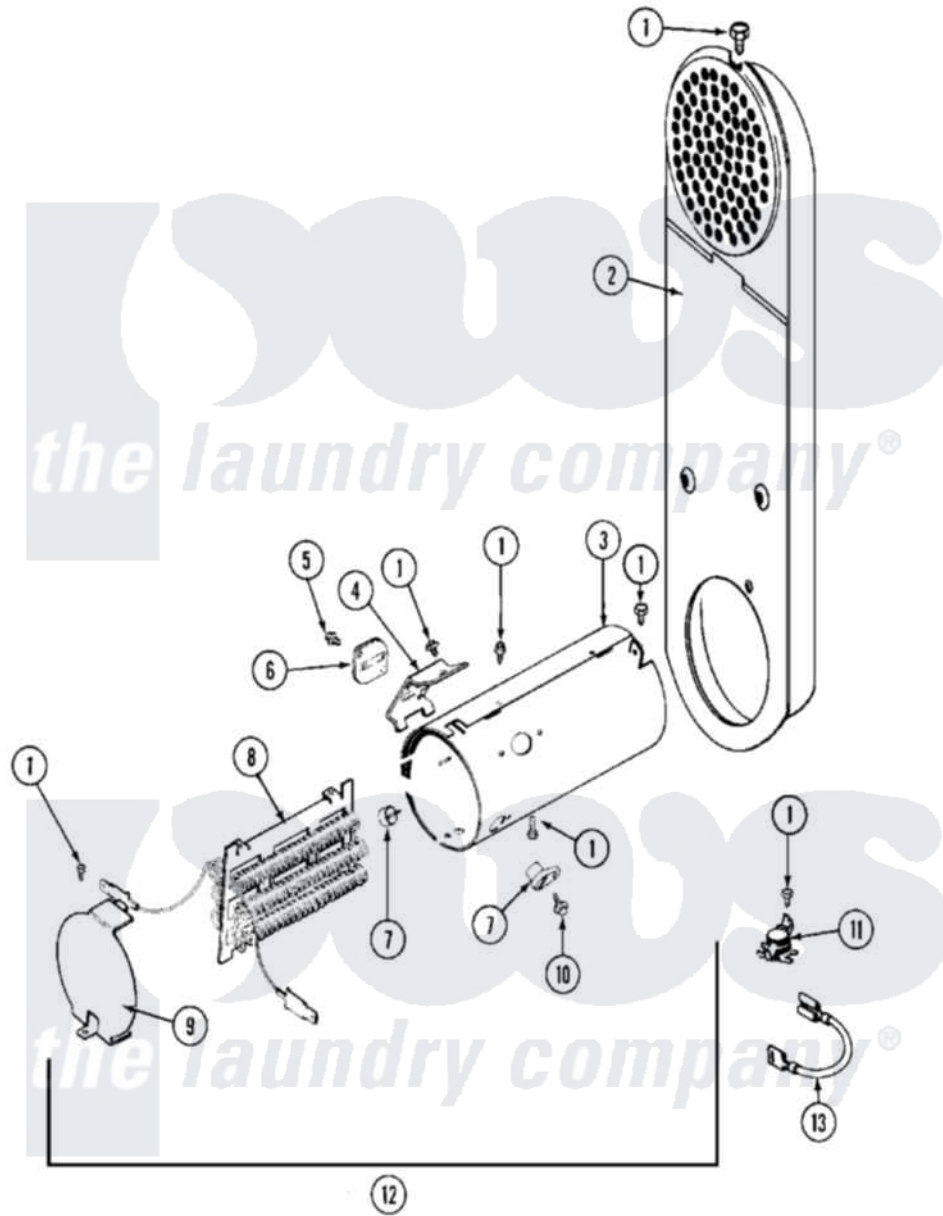

Maytag MDE13CSAKL 07 - HEATER

Maytag [Residential Maytag MDE13CSAKL Dryer Parts](#) Parts Diagram 07 - HEATER
 Click on the part number to view part

Item	Original Part Number	Replaced By	Status	Part Description
001	211294	90767		Screw, 8A X 3/8 HeX Washer Head Tapping
002	308503		Not Available	INLET DUCT ASSEMBLY
003	314995			Enclosure, Heater
004	315346			Bracket, Thermal Fuse
005	NLA		Not Available	SCREW, THERMAL FUSE
006	307473			Fuse, Thermal
007	314998			Insulator, Terminal
008	33001709			Sub Assembly, Heater
009	314999			Shield, Radiant
010	NLA		Not Available	SCREW, TERMINAL INSULATOR
011	303396			Thermostat, Hi-Limit
012	33001434			Heater Assembly
013	Y307173			Wire, Jumper
014	Y308590	W10116795		Heater