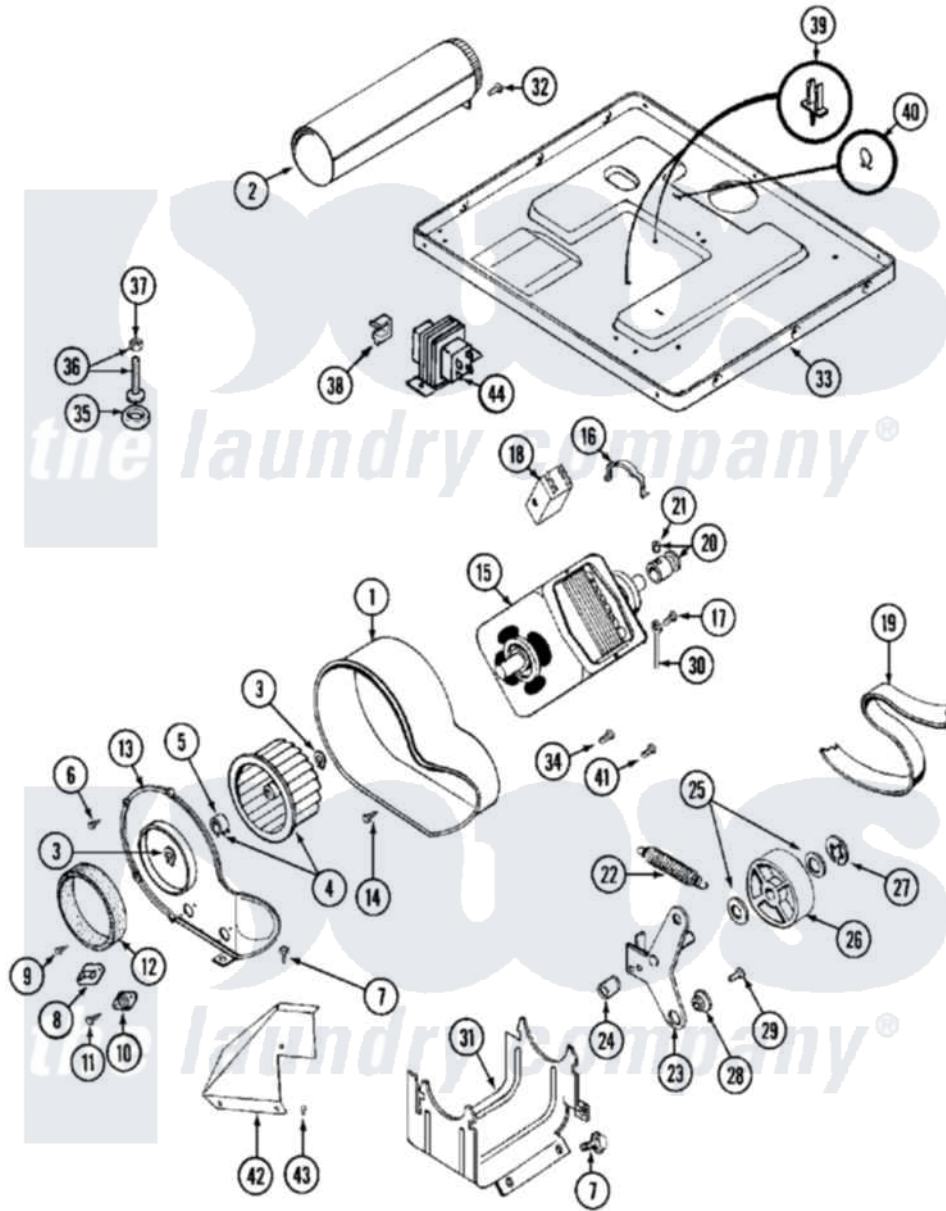

Maytag MDE13CSAKL 08 - MOTOR DRIVE

Maytag [Residential Maytag MDE13CSAKL Dryer Parts](#) Parts Diagram 08 - MOTOR DRIVE
 Click on the part number to view part

Item	Original Part Number	Replaced By	Status	Part Description
001	Y312893			Housing, Blower
002	Y303442			EXHAUST DUCT ASSEMBLY
003	410233	9703438		Ring-Retrn
004	Y303836			Blower Wheel Assembly And Clamp
005	312967			Clamp, Blower Housing
006	Y312961	W10116751		Screw
007	Y313561			Screw---NA
008	303392			Thermostat, Cycling
"	306966			Thermostat, Multi-Temp Part Not Used Mdg26ct-MN Only
"	306967			Thermostat, Multi-Temp Part Not Used Mde26ct-MN Only
"	33001306			Wire Harness, Thermostats
"	Y303225			Thermostat, Permanent Press
009	211294	90767		Screw, 8A X 3/8 HeX Washer Head Tapping
010	306604			Cut-Off, Thermal Part Not