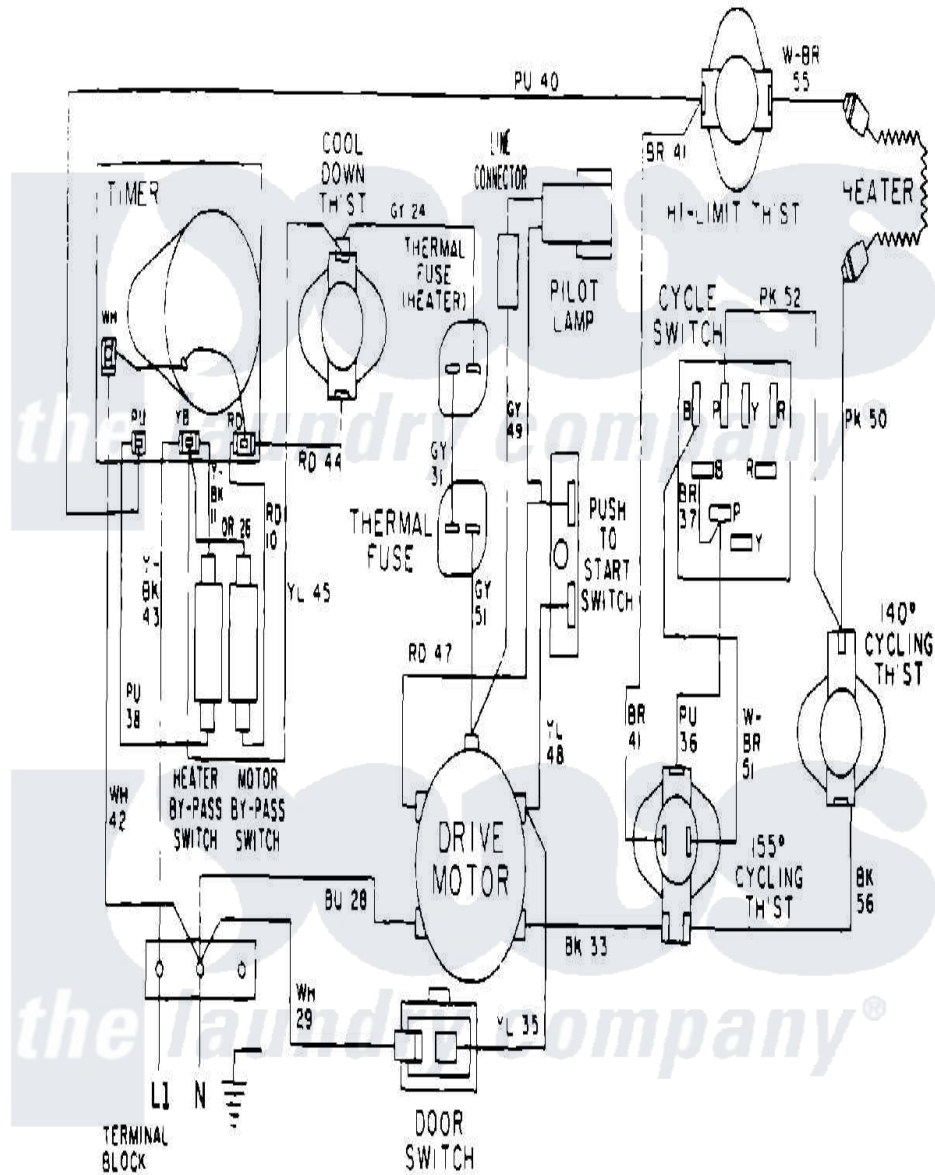

# Maytag MDE13CSAKL 09 - WIRING INFORMATION

Maytag Residential Maytag MDE13CSAKL Dryer Parts Parts Diagram 09 - WIRING INFORMATION  
 Click on the part number to view part

Item	Original Part Number	Replaced By	Status	Part Description
001	NLA		Not Available	WIRING INFORMATION