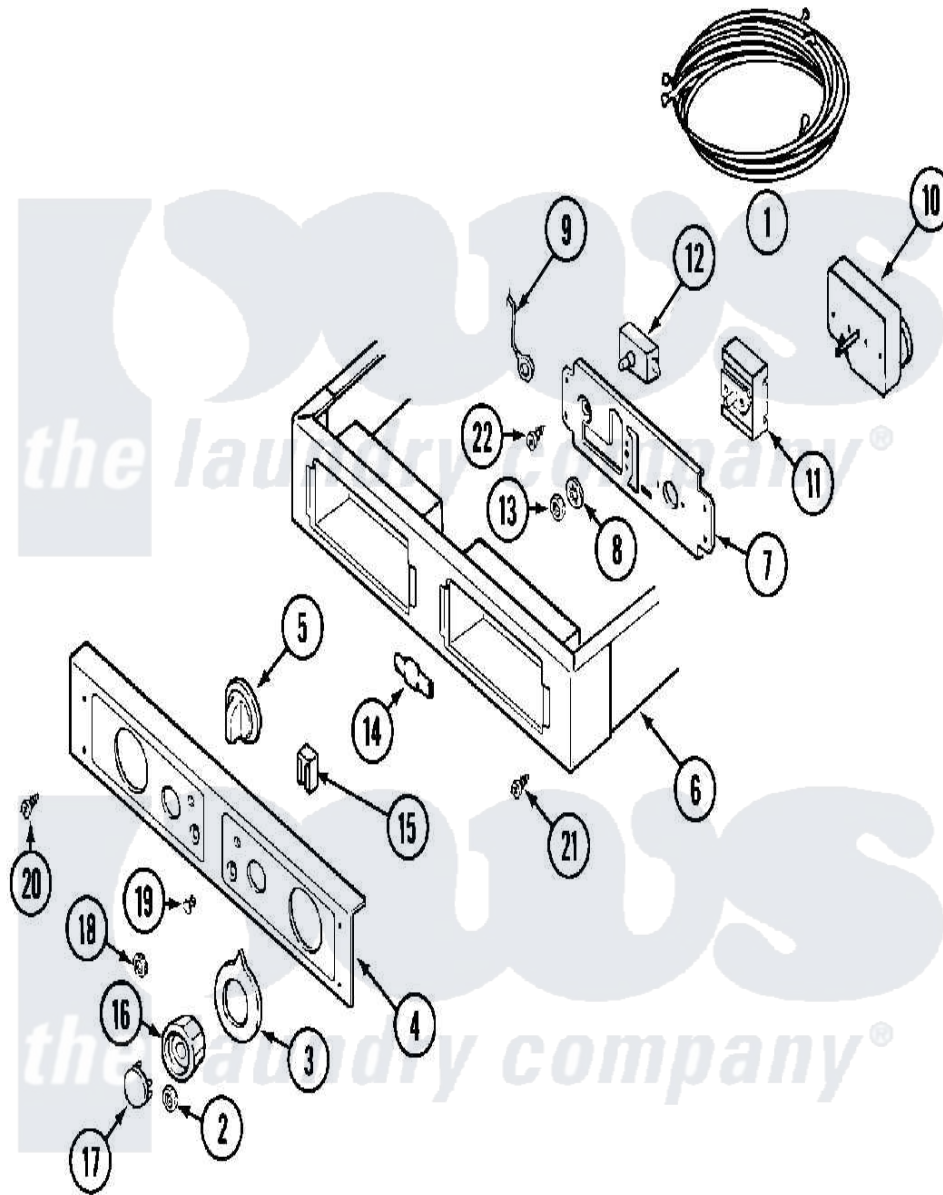

Maytag MDE13MNADW 01 - CONTROL PANEL & SUPPORT ASSY.

Maytag Residential Maytag MDE13MNADW Dryer Parts Parts Diagram 01 - CONTROL PANEL & SUPPORT ASSY.
 Click on the part number to view part

Item	Original Part Number	Replaced By	Status	Part Description
001	314522			Grommet, Strain Relief
"	33001556			Wire Harness, Main
"	NLA		Not Available	WIRE HARNESS, MAIN (UPR)
002	312273			Nut, Control Knob
003	33001500			Dial, Timer Indicator
004	33001723			Panel, Control
005	205663			Knob For Selector Switch
006	NLA		Not Available	SUPPORT ASSEMBLY (WHT)
"	Y310632	1163839		Screw
007	NLA		Not Available	BRACKET, CONTROL MOUNTING
008	312751			Lockwasher, Start Switch
009	205810			Wire, Ground
"	211168	W10139210		Screw, 8-18 X 5/16
"	211252			Screw, Ground Wire
010	Y307296			Timer RPR

011	306940	W10149462	Switch, Push-To-Start
012	307253		Switch, Cycle Selector
013	Y312706	422617	Nut
014	Y201110		Not Available CONNECTOR, WIRE (INDIC. LIGHT)
015	204075		Not Available PILOT LAMP (DG MODELS ONLY)
016	314724		Knob For Timer
017	314723	W10133501	Cap, Knob
018	Y312702		Knurled Nut, Start Switch
019	215564		Lens, Indicator Light
020	215506		Screw, Control Panel Overlay
021	910186	99002757	Screw
022	Y313588	488234	Screw 8-32 X 1/4