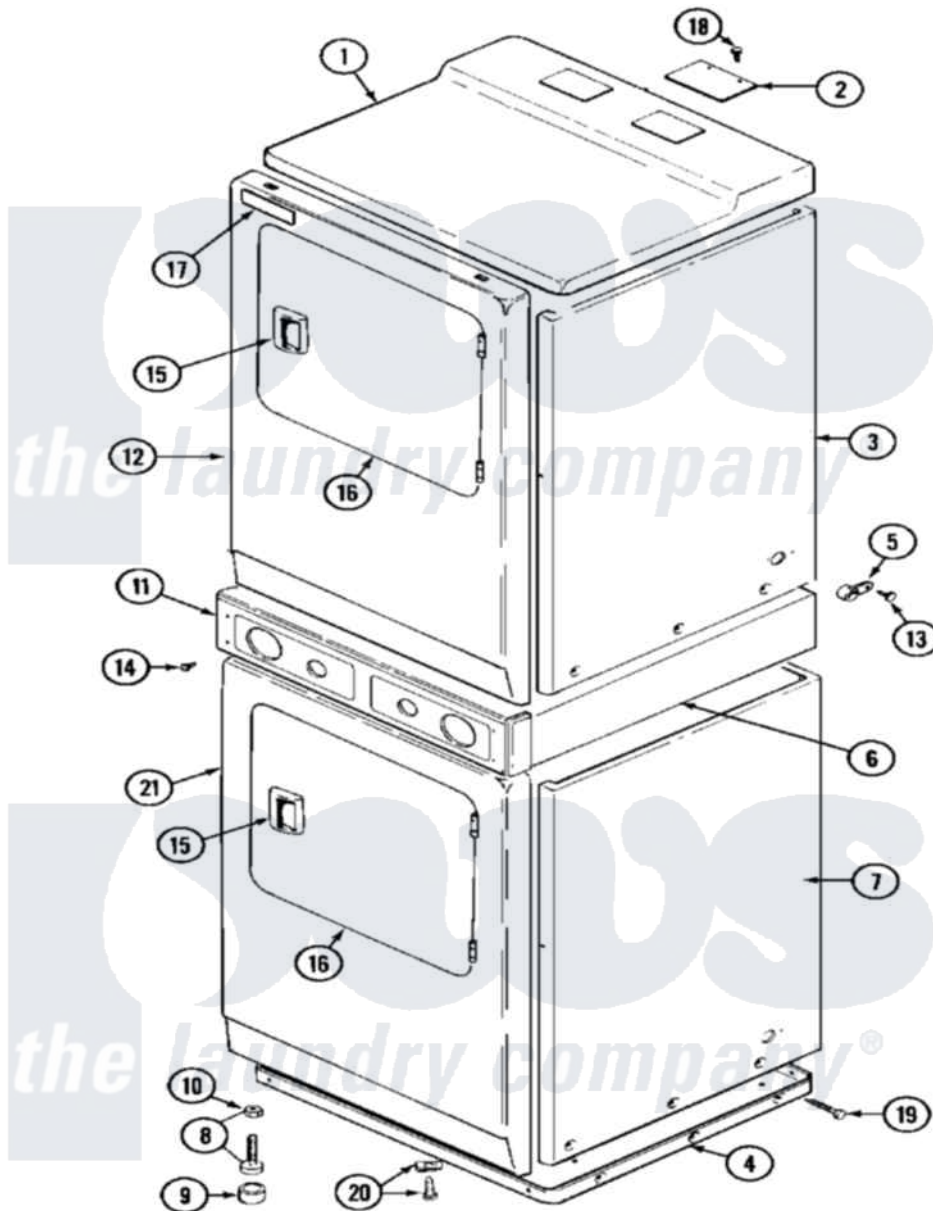

Maytag MDE13MNADW 02 - FRONT

Maytag Residential Maytag MDE13MNADW Dryer Parts Parts Diagram 02 - FRONT

Click on the part number to view part

Item	Original Part Number	Replaced By	Status	Part Description
001	NLA		Not Available	COVER, TOP (WHT)
002	NLA		Not Available	PLATE, COVER
003	NLA		Not Available	CABINET (UPR-WHT)
004	306530		Not Available	BASE ASSEMBLY (LOWER)
"	Y307482		Not Available	BASE ASSY. (UPPER & LOWER)
005	910768	M0280301		Tie Electr
006	314663	214354		Screw, Top Cover To Cabnt.
"	911050	4312464		Screw
"	NLA		Not Available	SUPPORT ASSEMBLY (WHT)
"	Y310632	1163839		Screw
007	NLA		Not Available	CABINET (LWR-WHT)
008	Y302699	22003428		Leg, Adjustable
009	210684			Foot, Adjustable Leg
010	210385			Lock Nut For Adjustable Leg
011	33001723			Panel, Control
012	33001486	98008544		Screw

"	NLA		Not Available	PANEL, FRONT (UPR-WHT)
013	211168	W10139210		Screw, 8-18 X 5/16
014	215506			Screw, Control Panel Overlay
015	33001241			Handle, Door
016	33001240			Door
017	33001711	33002936		Medallion-
018	Y313559			Screw
019	213007			Xfor Cabinet See Cabinet, Back
020	22001496			Front Panel Fastener And Screw
021	33001486	98008544		Screw
"	33001614		Not Available	PLUG, FRONT PANEL (WHT)
"	NLA		Not Available	PANEL, FRONT (WHT-LWR)