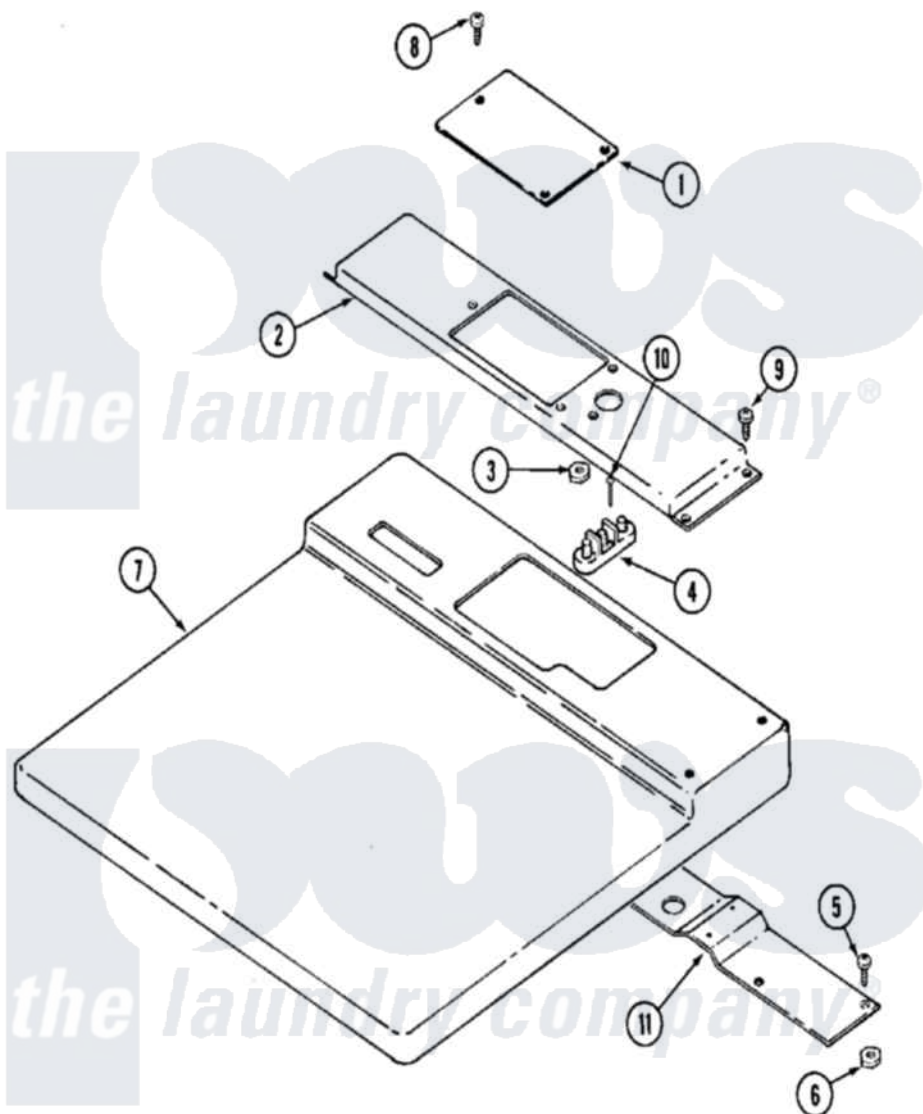

Maytag MDE13MNADW 03 - TOP COVER (MDE11MNADW)

Maytag Residential Maytag MDE13MNADW Dryer Parts Parts Diagram 03 - TOP COVER (MDE11MNADW)
 Click on the part number to view part

Item	Original Part Number	Replaced By	Status	Part Description
001	Y314174			Terminal Cover - Canada
002	NLA		Not Available	ENTRANCE, CONDUIT
003	311484	112432		Nut
"	Y311270			Washer, Terminal Block
004	33001244			Block, Terminal
005	22001354	W10177242		Hex-Nut 9/32 - 28
"	NLA		Not Available	SCREW, TERMINAL BLOCK PLATE
006	Y052721			Nut, Terminal Block Plate
007	NLA		Not Available	COVER, TOP (WHT)
008	211294	90767		Screw, 8A X 3/8 HeX Washer Head Tapping
"	Y313559			Screw
009	211294	90767		Screw, 8A X 3/8 HeX Washer Head Tapping
"	Y313559			Screw
010	Y312209	W10001200		Screw