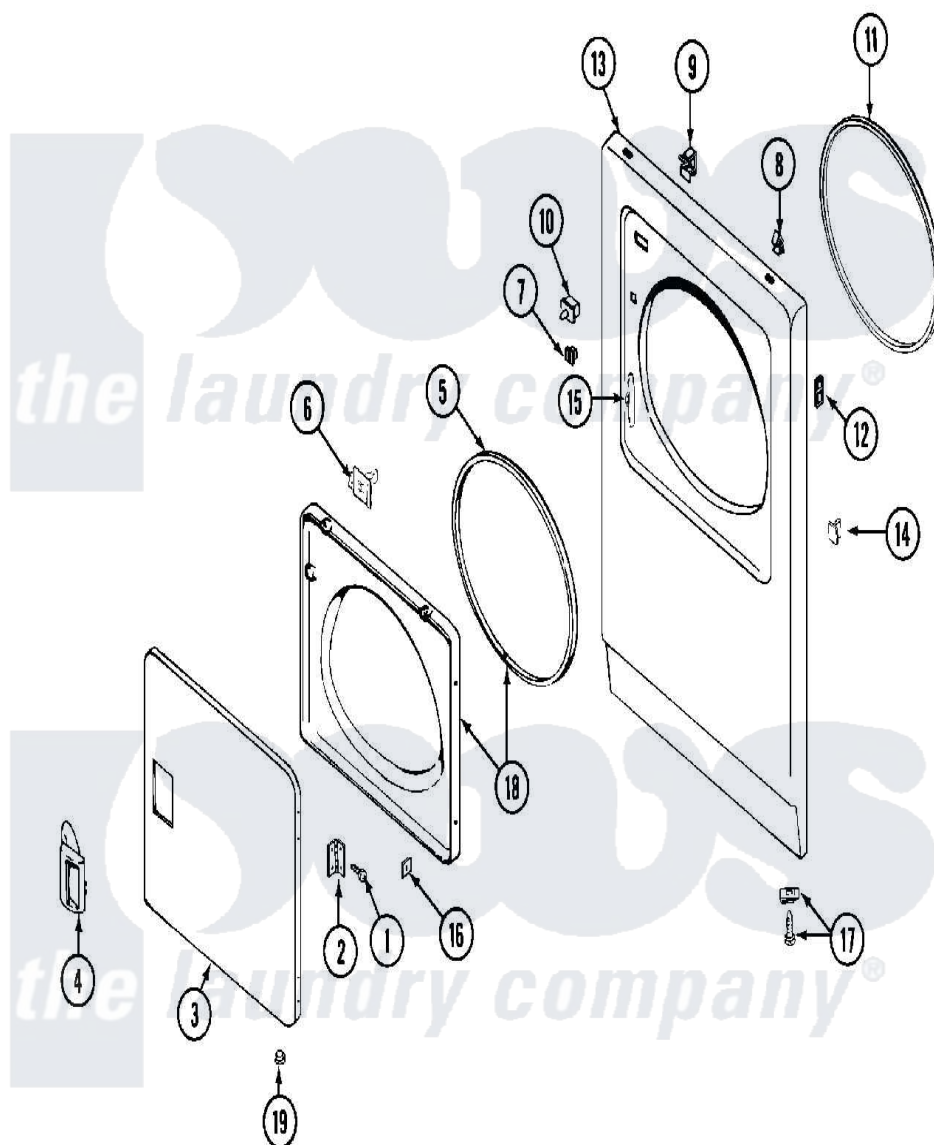

Maytag MDE13MNADW 04 - DOOR

Maytag [Residential Maytag MDE13MNADW Dryer Parts](#) Parts Diagram 04 - DOOR
 Click on the part number to view part

Item	Original Part Number	Replaced By	Status	Part Description
001	Y314062			Screw, Door Hinge And Panel
002	33001230			Hinge, Door
003	33001240			Door
004	33001241			Handle, Door
005	33001131			Seal, Door
006	33001305			Strike, Door
007	Y304578	LA-1003		Door Catch Kit
008	212982	22001650		Fastener, Spring
009	Y310376			Clip, Door Switch Harness
010	33001509	W10169313		Switch-Dor
011	314937			Seal, Front Panel
012	NLA		Not Available	CLIP, HINGE SCREW
"	NLA		Not Available	FASTENER CLIP
013	33001486	98008544		Screw
"	NLA		Not Available	PANEL, FRONT (UPR-WHT)
014	NLA		Not Available	PLUG, DOOR CATCH

015	33001175		Cover, Hinge Hole
016	Y313910		Clip, Door Liner To Outer Panel
017	22001496		Front Panel Fastener And Screw
018	33001243	Not Available	PANEL, INNER DOOR (W/SEAL)
019	33001132	33002342	Plug, Sifht Hole