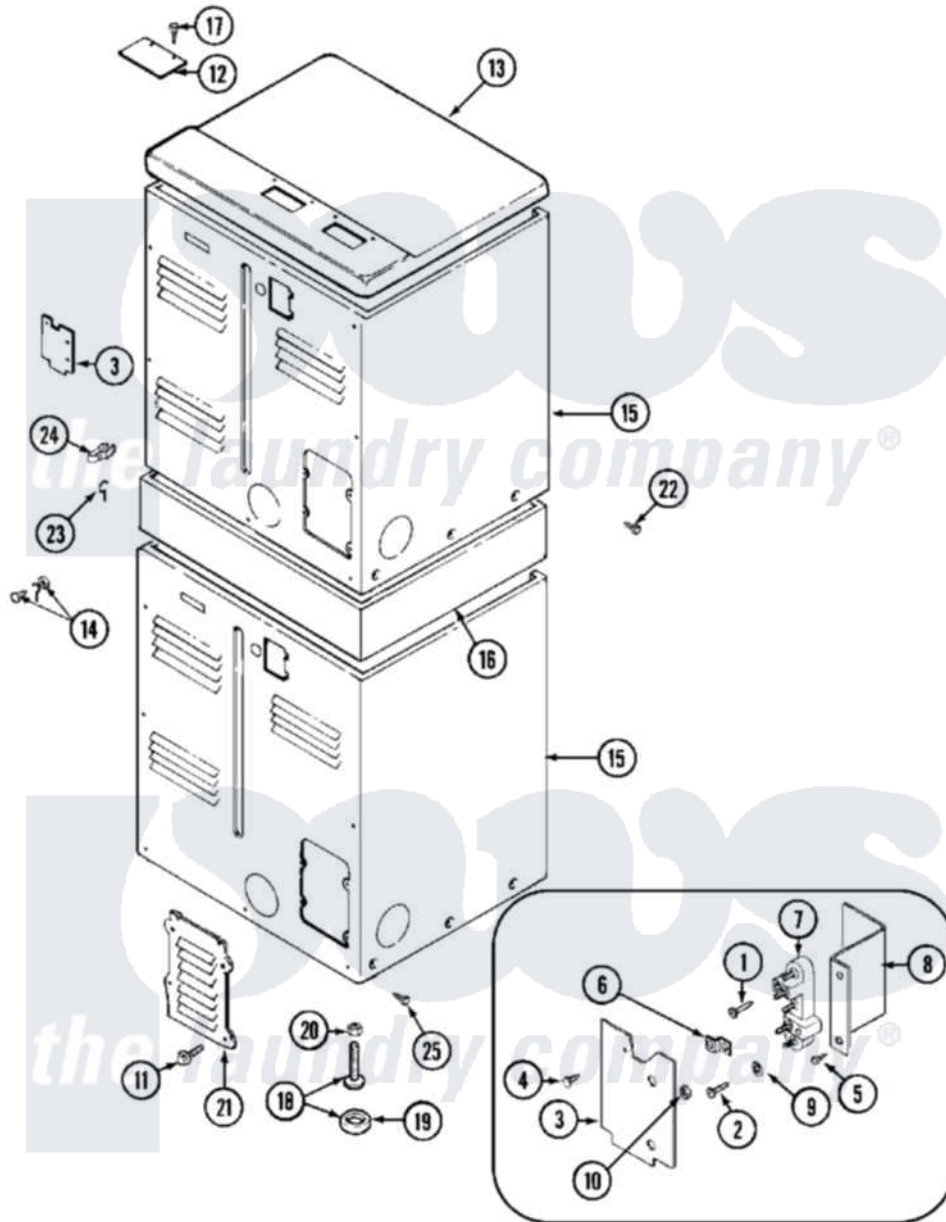

Maytag MDE13MNADW 05 - REAR

Maytag Residential Maytag MDE13MNADW Dryer Parts Parts Diagram 05 - REAR
 Click on the part number to view part

Item	Original Part Number	Replaced By	Status	Part Description
001	NLA		Not Available	SCREW, GROUND STRAP
002	Y310632	1163839		Screw
003	Y312905		Not Available	COVER, TERMINAL
004	Y313561			Screw----NA
005	Y312209	W10001200		Screw
006	Y312184			Strap, Grounding
007	33001244			Block, Terminal
008	Y312904			Bracket, Terminal Block
009	311093			Washer, Terminal Connection
"	Y311270			Washer, Terminal Block
010	311484	112432		Nut
011	216423	3370225		Screw
012	NLA		Not Available	PLATE, TOP COVER
013	NLA		Not Available	COVER, TOP (WHT)
014	NLA		Not Available	SCREW & WASHER ASSEMBLY
015	NLA		Not Available	CABINET (WHT)

"	Y310632	1163839	Screw
016	NLA	Not Available	SUPPORT ASSEMBLY (WHT)
017	Y313559		Screw
018	Y302699	22003428	Leg, Adjustable
019	210684		Foot, Adjustable Leg
020	210385		Lock Nut For Adjustable Leg
021	Y312951	Not Available	ACCESS COVER, BACK
022	NLA	Not Available	SCREW, SUPPORT
"	Y310632	1163839	Screw
023	311155		Ground Wire And Clamp
024	301548		Clamp, Ground Wire
"	313122		Screw - Baffle To Tumbler
025	213007		Xfor Cabinet See Cabinet, Back