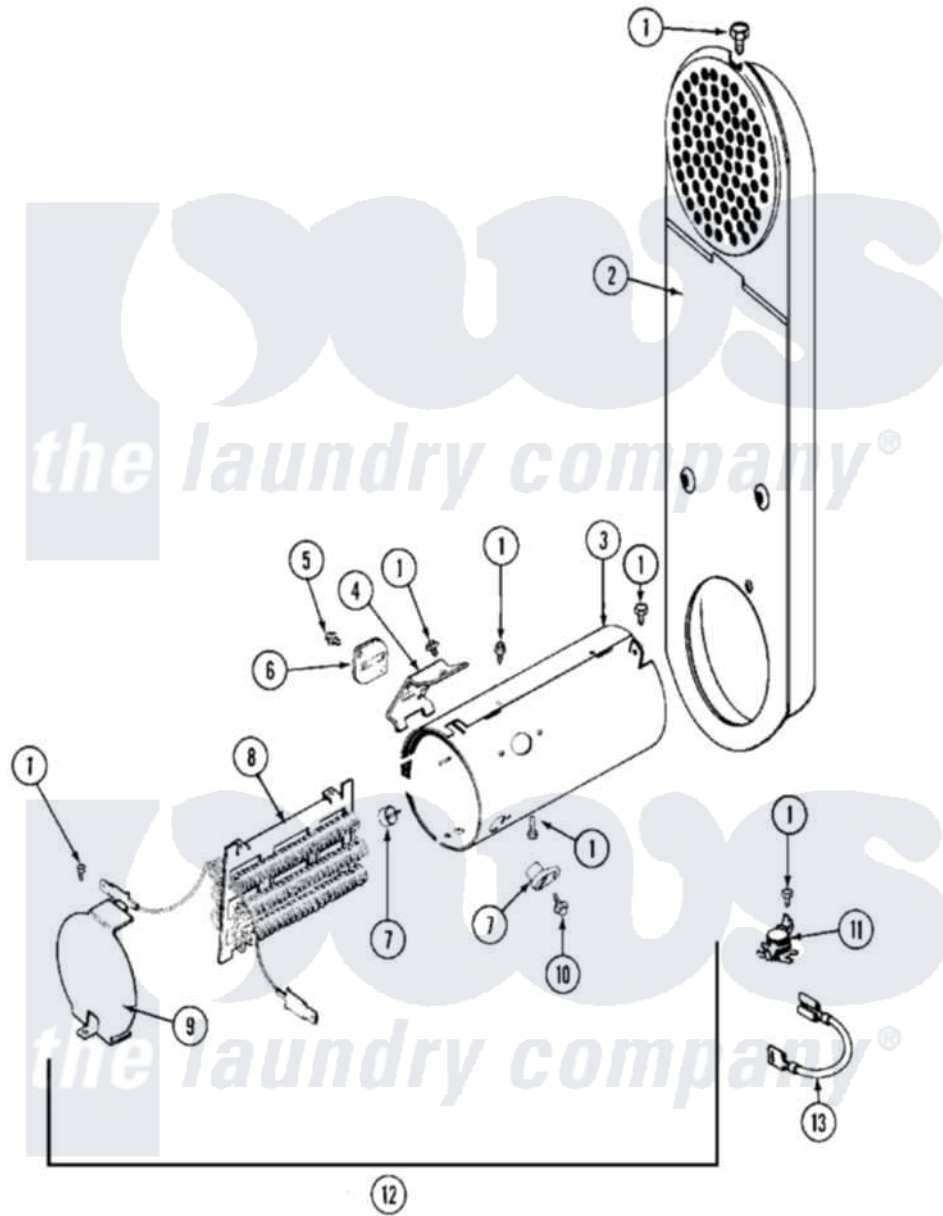

# Maytag MDE13MNADW 07 - HEATER

Maytag Residential Maytag MDE13MNADW Dryer Parts Diagram 07 - HEATER  
 Click on the part number to view part

Item	Original Part Number	Replaced By	Status	Part Description
001	211294	<a href="#">90767</a>		Screw, 8A X 3/8 HeX Washer Head Tapping
002	308503		Not Available	INLET DUCT ASSEMBLY
003	<a href="#">314995</a>			Enclosure, Heater
004	<a href="#">315346</a>			Bracket, Thermal Fuse
005	NLA		Not Available	SCREW, THERMAL FUSE
006	<a href="#">307473</a>			Fuse, Thermal
007	<a href="#">314998</a>			Insulator, Terminal
008	307187	<a href="#">W10116747</a>		Heater
"	<a href="#">308614</a>			Heater Sub-Assembly
009	<a href="#">314999</a>			Shield, Radiant
010	NLA		Not Available	SCREW, TERMINAL INSULATOR
011	<a href="#">303396</a>			Thermostat, Hi-Limit
012	<a href="#">307179</a>			Heater Assembly
013	<a href="#">Y307173</a>			Wire, Jumper
014	Y308590	<a href="#">W10116795</a>		Heater