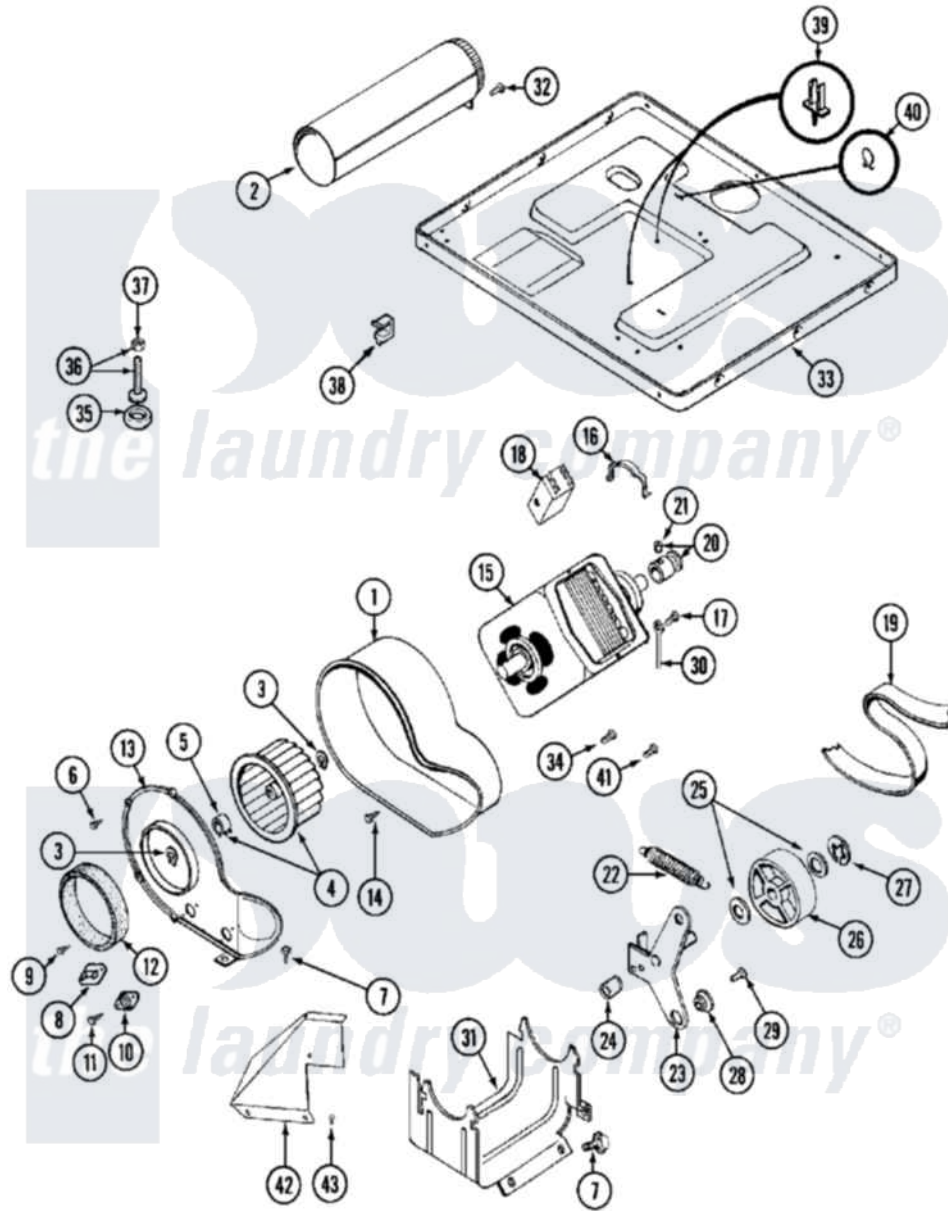

Maytag MDE13MNADW 08 - MOTOR DRIVE

Maytag Residential Maytag MDE13MNADW Dryer Parts Parts Diagram 08 - MOTOR DRIVE
 Click on the part number to view part

Item	Original Part Number	Replaced By	Status	Part Description
001	Y312893			Housing, Blower
002	Y303442			EXHAUST DUCT ASSEMBLY
003	410233	9703438		Ring-Retrn
004	Y303836			Blower Wheel Assembly And Clamp
005	312967			Clamp, Blower Housing
006	Y312961	W10116751		Screw
007	Y313561			Screw----NA
008	303392			Thermostat, Cycling
"	306967			Thermostat, Multi-Temp Part Not Used Mde26ct-MN Only
"	33001306			Wire Harness, Thermostats
009	211294	90767		Screw, 8A X 3/8 HeX Washer Head Tapping
010	306604			Cut-Off, Thermal Part Not Used
011	NLA		Not Available	SCREW, THERMAL CUT-OFF
012	Y312901			Seal, Housing Cover