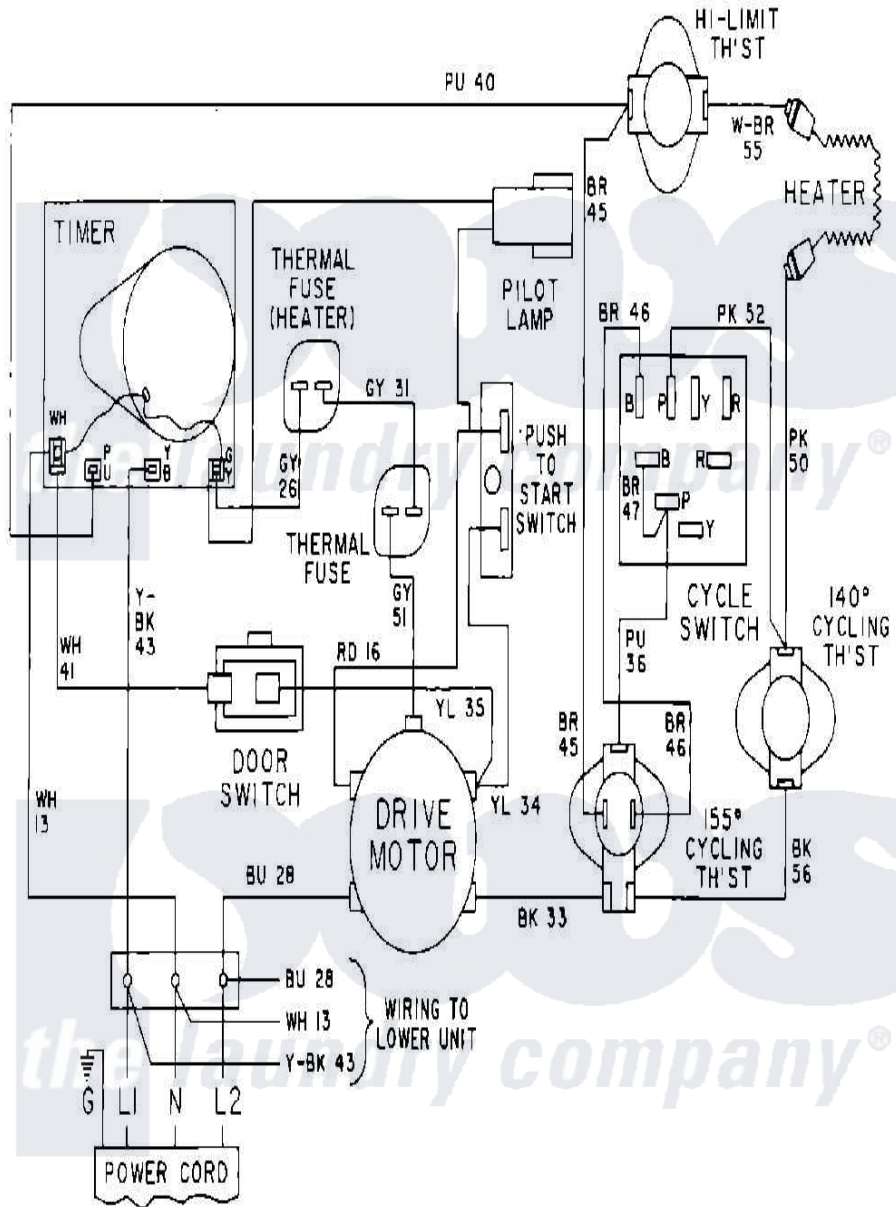

# Maytag MDE13MNADW 09 - WIRING INFORMATION

Maytag Residential Maytag MDE13MNADW Dryer Parts Parts Diagram 09 - WIRING INFORMATION  
 Click on the part number to view part

| Item | Original Part Number | Replaced By | Status        | Part Description   |
|------|----------------------|-------------|---------------|--------------------|
| 001  | NLA                  |             | Not Available | WIRING INFORMATION |