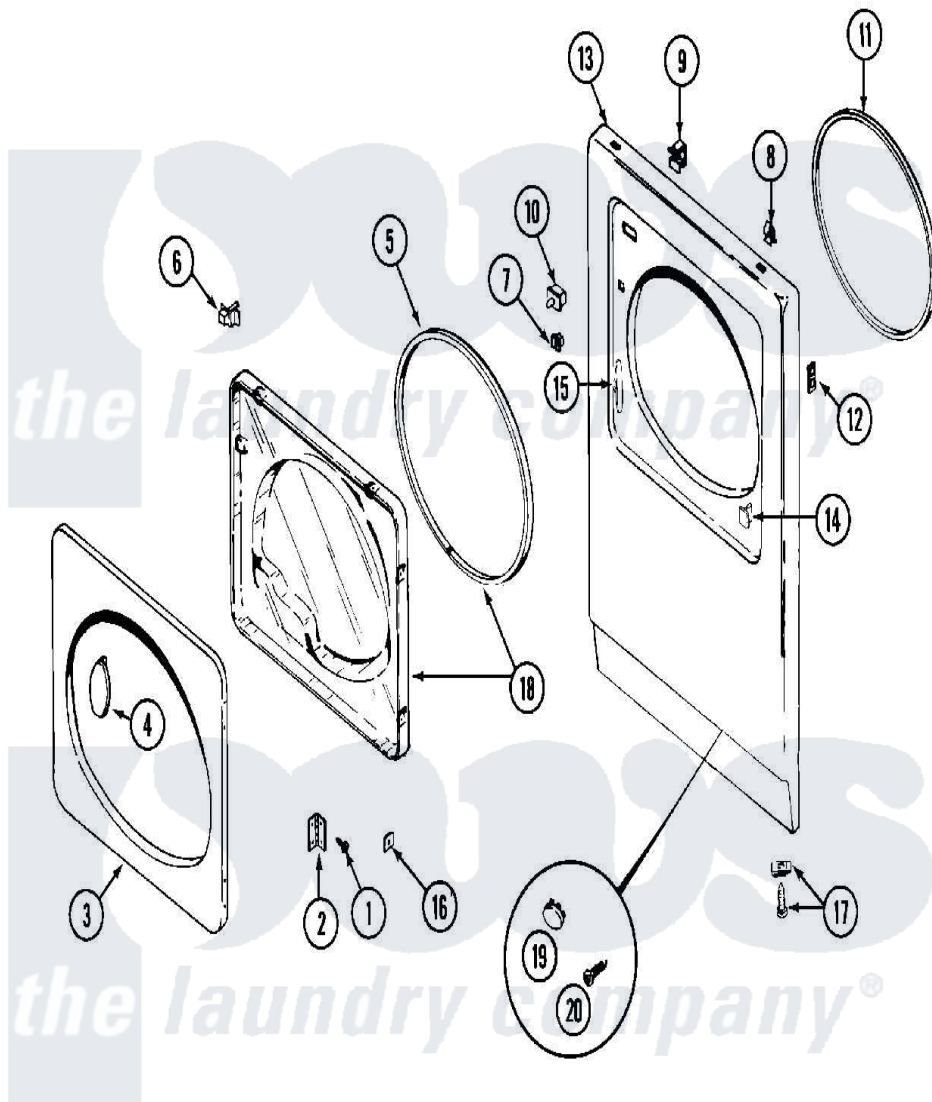

Maytag MDE13PDACL 03 - DOOR

Maytag [Residential Maytag MDE13PDACL Dryer Parts](#) Parts Diagram 03 - DOOR
 Click on the part number to view part

| Item | Original Part Number | Replaced By | Status | Part Description |
|------|--------------------------|--------------------------|---------------|--------------------------------|
| 001 | Y314062 | | | Screw, Door Hinge And Panel |
| 002 | 33001230 | | | Hinge, Door |
| 003 | 314967 | | Not Available | DOOR W/WINDOW OUTER HALF (WHT) |
| " | NLA | | Not Available | (ALM) |
| 004 | 314939 | | | Handle, Door |
| " | 314974 | | | Handle, Door |
| 005 | 33001192 | | | Seal, Door |
| 006 | 33001305 | | | Strike, Door |
| 007 | Y304578 | LA-1003 | | Door Catch Kit |
| 008 | 212982 | 22001650 | | Fastener, Spring |
| 009 | Y310376 | | | Clip, Door Switch Harness |
| 010 | 33001420 | | | Switch, Door |
| 011 | 314937 | | | Seal, Front Panel |
| 012 | NLA | | Not Available | CLIP, HINGE SCREW |
| " | NLA | | Not Available | FASTENER, FRONT PANEL |
| 013 | 33001447 | | Not Available | PANEL, FRONT (UPR-WHT) |

| | | | |
|-----|--------------------------|--------------------------|---------------------------------|
| " | 33001486 | 98008544 | Screw |
| " | NLA | Not Available | PANEL, FRONT (UPR-ALM) |
| 014 | NLA | Not Available | PLUG, DOOR CATCH |
| 015 | 33001175 | | Cover, Hinge Hole |
| " | 33001176 | | Cover, Hinge Hole |
| 016 | Y313910 | | Clip, Door Liner To Outer Panel |
| 017 | 22001496 | | Front Panel Fastener And Screw |
| 018 | 33001203 | Not Available | PANEL, CLEAR INNER (W/SEAL) |
| 019 | 33001614 | Not Available | PLUG, FRONT PANEL (WHT) |
| " | 33001615 | Not Available | PLUG, FRONT PANEL (ALM) |
| 020 | 315489 | | Screw, Extrusion And Front |