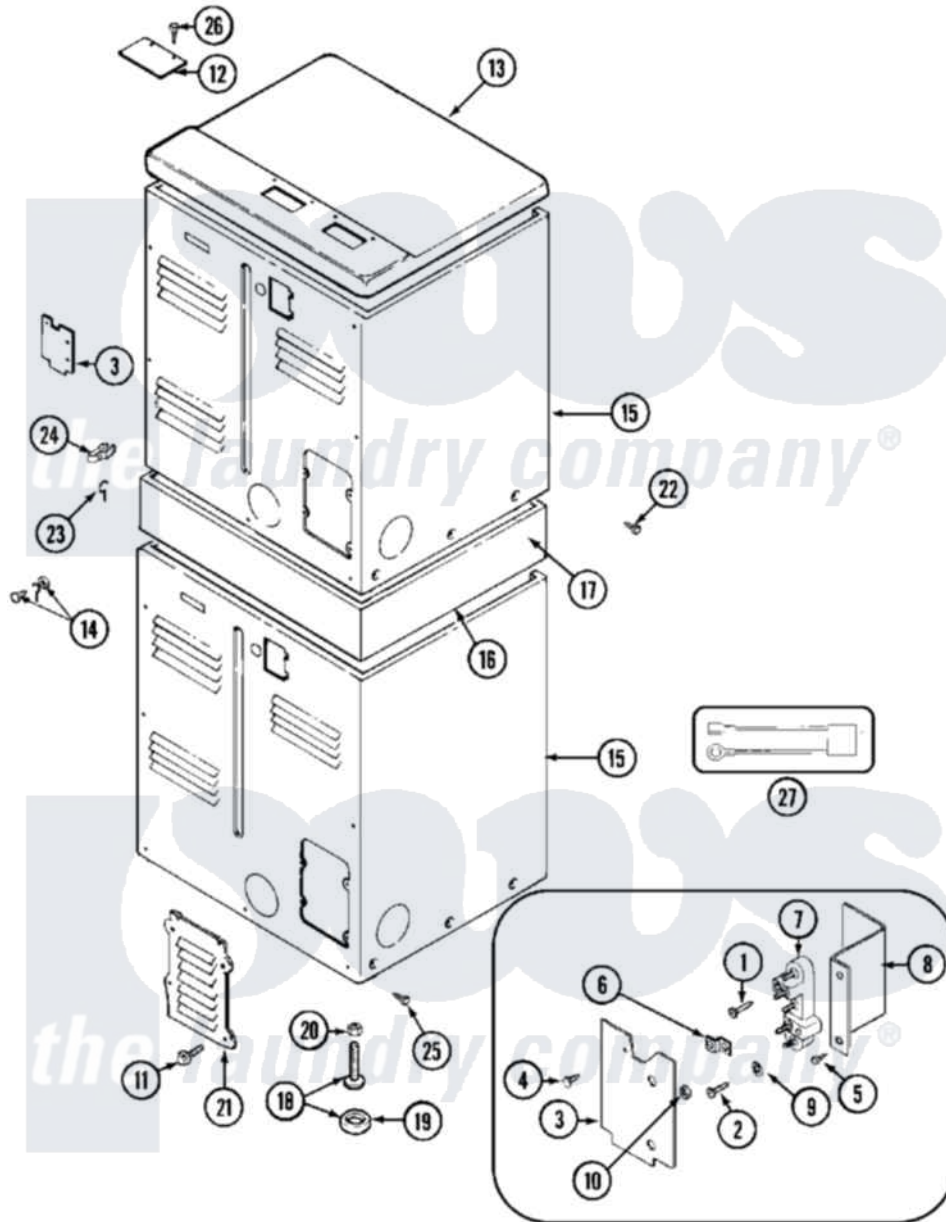

Maytag MDE13PDACL 04 - REAR

Maytag [Residential Maytag MDE13PDACL Dryer Parts](#) Parts Diagram 04 - REAR
 Click on the part number to view part

Item	Original Part Number	Replaced By	Status	Part Description
001	NLA		Not Available	SCREW, GROUND STRAP
002	Y310632	1163839		Screw
003	Y312905		Not Available	COVER, TERMINAL
004	Y313561			Screw----NA
005	Y312209	W10001200		Screw
006	Y312184			Strap, Grounding
007	33001244			Block, Terminal
008	Y312904			Bracket, Terminal Block
009	311093			Washer, Terminal Connection
"	Y311270			Washer, Terminal Block
010	311484	112432		Nut
011	216423	3370225		Screw
012	NLA		Not Available	PLATE, TOP COVER
013	NLA		Not Available	COVER, TOP (WHT)
014	NLA		Not Available	SCREW & WASHER ASSEMBLY
015	NLA		Not Available	CABINET (LWR-WHT)

"	Y310632	1163839	Screw
016	NLA	Not Available	SUPPORT ASSEMBLY (WHT)
017	310933	33002194	Nut, Speed
018	Y302699	22003428	Leg, Adjustable
019	210684		Foot, Adjustable Leg
020	210385		Lock Nut For Adjustable Leg
021	Y312951	Not Available	ACCESS COVER, BACK
022	NLA	Not Available	SCREW, SUPPORT
"	Y310632	1163839	Screw
023	311155		Ground Wire And Clamp
024	301548		Clamp, Ground Wire
"	313122		Screw - Baffle To Tumbler
025	213007		Xfor Cabinet See Cabinet, Back
026	Y313559		Screw
027	12001279		Surge Suppressor Kit