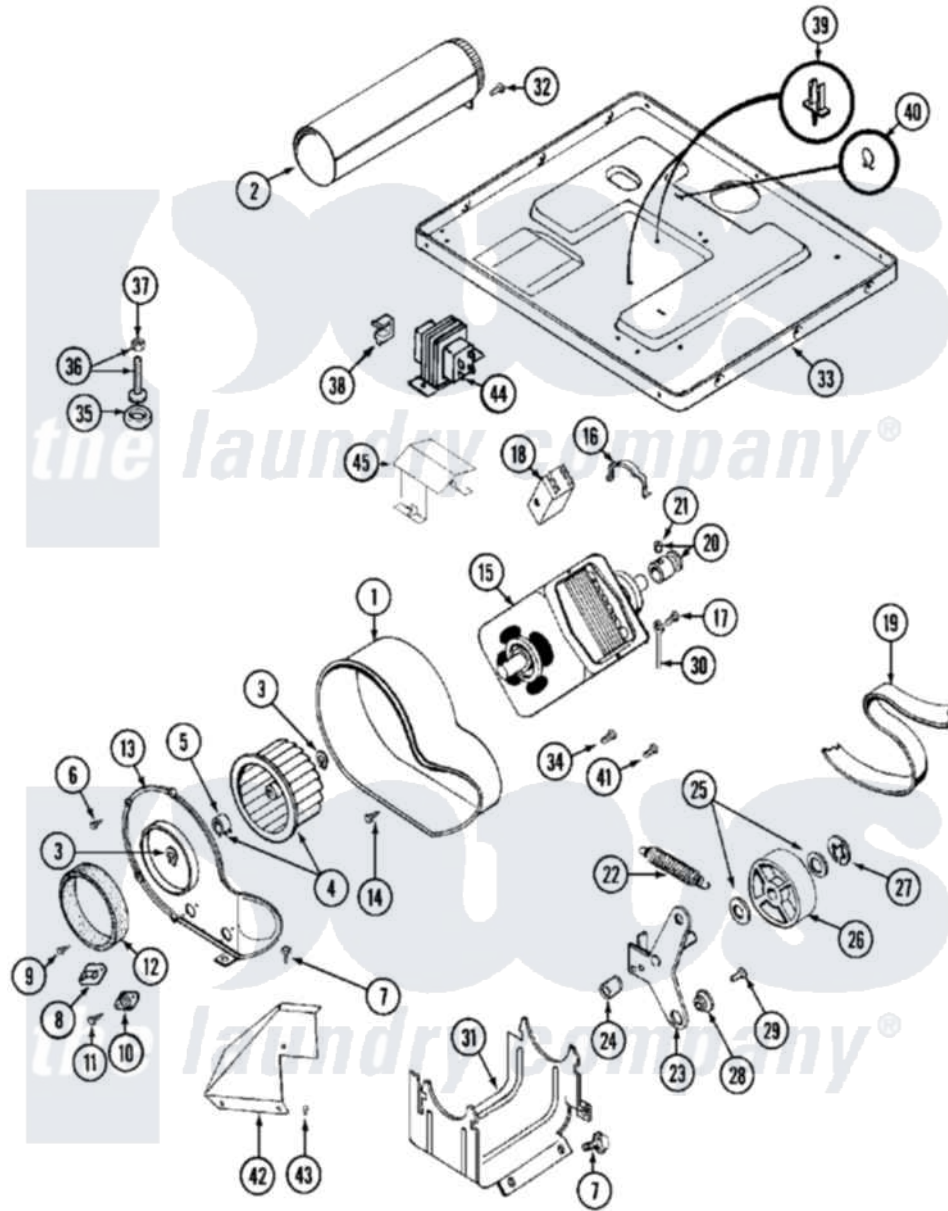

Maytag MDE13PDACL 07 - MOTOR DRIVE

Maytag [Residential Maytag MDE13PDACL Dryer Parts](#) Parts Diagram 07 - MOTOR DRIVE
 Click on the part number to view part

Item	Original Part Number	Replaced By	Status	Part Description
001	Y312893			Housing, Blower
002	Y303442			EXHAUST DUCT ASSEMBLY
003	410233	9703438		Ring-Retrn
004	Y303836			Blower Wheel Assembly And Clamp
005	312967			Clamp, Blower Housing
006	Y312961	W10116751		Screw
007	Y313561			Screw---NA
008	307208			Thermistor, Temp. Control
"	Y303391	33303391		Thermostat, Cycling
009	211294	90767		Screw, 8A X 3/8 HeX Washer Head Tapping
010	306604			Cut-Off, Thermal Part Not Used
011	NLA		Not Available	SCREW, THERMAL CUT-OFF
012	Y312901			Seal, Housing Cover
013	314778		Not Available	COVER, BLOWER HOUSING