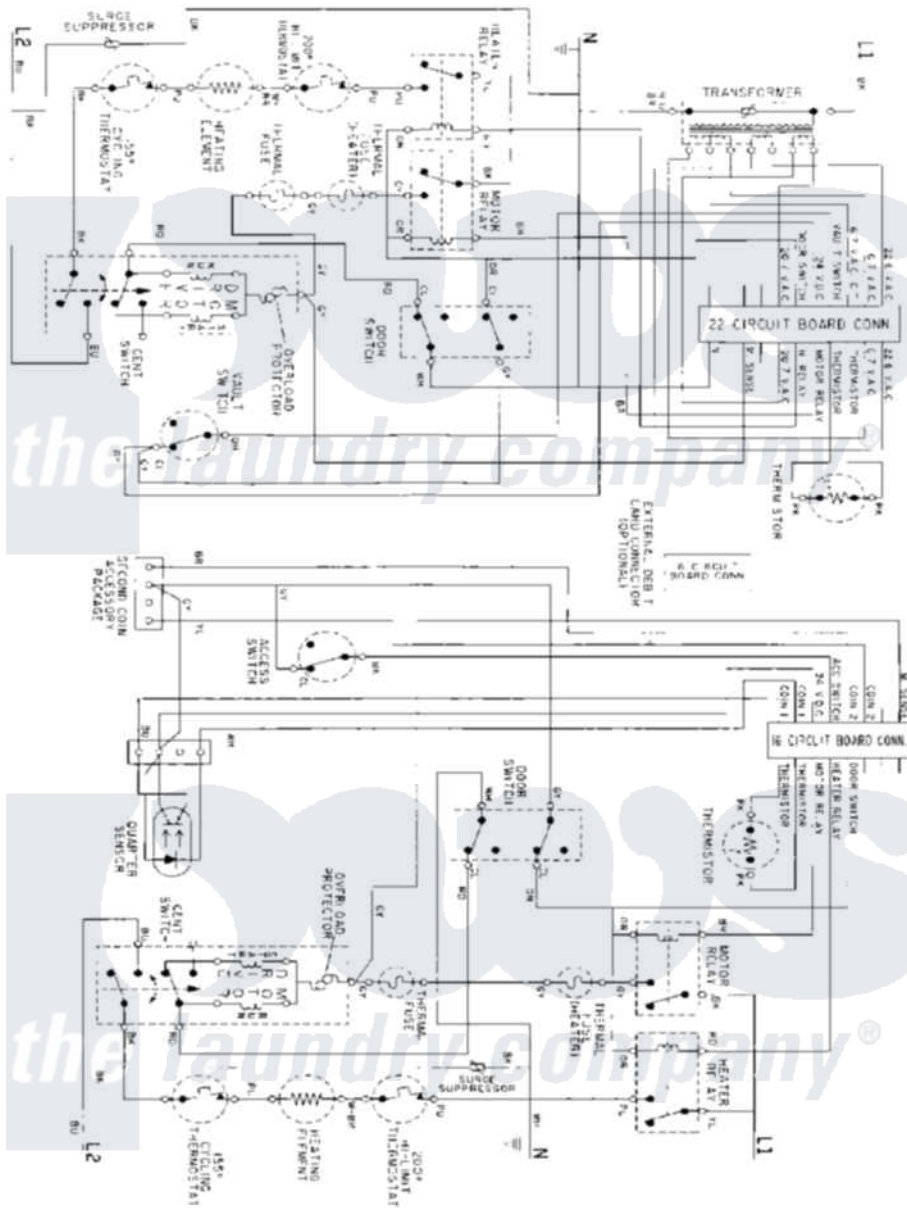

Maytag MDE13PDACL 08 - WIRING INFORMATION

Maytag Residential Maytag MDE13PDACL Dryer Parts Parts Diagram 08 - WIRING INFORMATION
 Click on the part number to view part

Item	Original Part Number	Replaced By	Status	Part Description
001	NLA		Not Available	WIRING INFORMATION