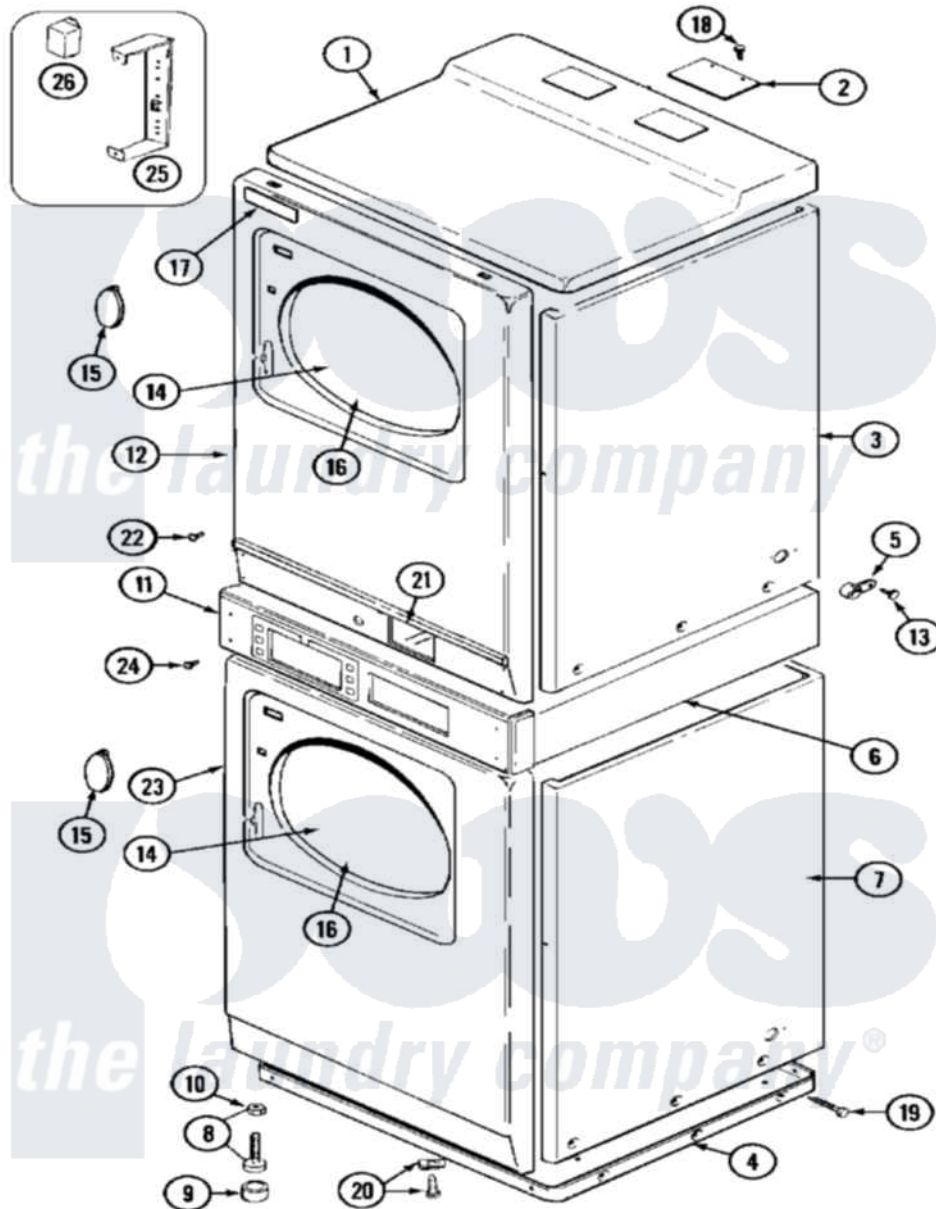

# Maytag MDE13PDACW 02 - FRONT

Maytag [Residential Maytag MDE13PDACW Dryer Parts](#) Parts Diagram 02 - FRONT  
 Click on the part number to view part

Item	Original Part Number	Replaced By	Status	Part Description
001	NLA		Not Available	COVER, TOP (WHT)
002	NLA		Not Available	PLATE, COVER
003	NLA		Not Available	CABINET (UPR-WHT)
004	<a href="#">306261</a>			Base Assembly, Upper Dryer
"	306530		Not Available	BASE ASSEMBLY (LOWER)
005	910768	<a href="#">M0280301</a>		Tie Electr
006	310933	<a href="#">33002194</a>		Nut, Speed
"	314663	<a href="#">214354</a>		Screw, Top Cover To Cabnt.
"	911050	<a href="#">4312464</a>		Screw
"	NLA		Not Available	SUPPORT ASSEMBLY (WHT)
"	Y310632	<a href="#">1163839</a>		Screw
007	NLA		Not Available	CABINET (LWR-WHT)
008	Y302699	<a href="#">22003428</a>		Leg, Adjustable
009	<a href="#">210684</a>			Foot, Adjustable Leg
010	<a href="#">210385</a>			Lock Nut For Adjustable Leg
011	NLA		Not Available	EXTRUSION, CONTROL (LWR)