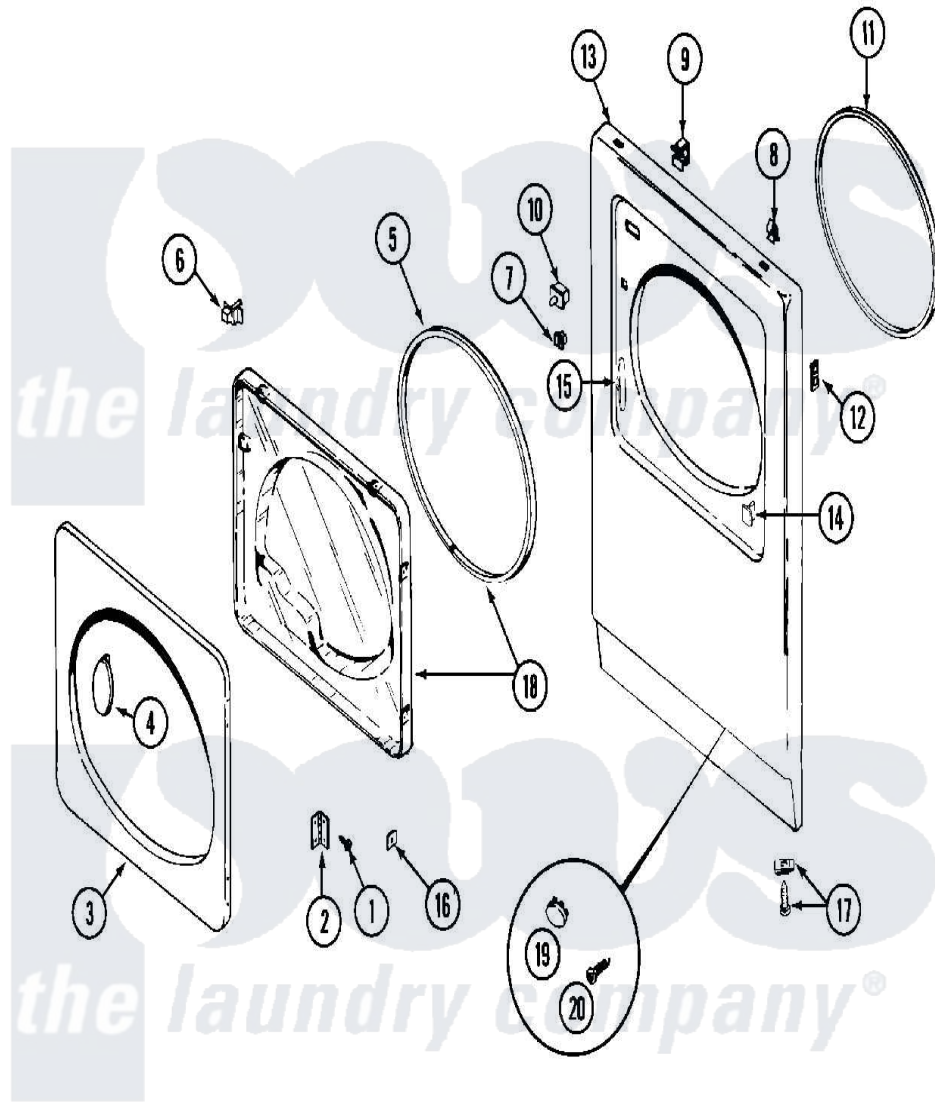

Maytag MDE13PDACW 03 - DOOR

Maytag [Residential Maytag MDE13PDACW Dryer Parts](#) Parts Diagram 03 - DOOR
 Click on the part number to view part

Item	Original Part Number	Replaced By	Status	Part Description
001	Y314062			Screw, Door Hinge And Panel
002	33001230			Hinge, Door
003	314967		Not Available	DOOR W/WINDOW OUTER HALF (WHT)
"	NLA		Not Available	(ALM)
004	314939			Handle, Door
"	314974			Handle, Door
005	33001192			Seal, Door
006	33001305			Strike, Door
007	Y304578	LA-1003		Door Catch Kit
008	212982	22001650		Fastener, Spring
009	Y310376			Clip, Door Switch Harness
010	33001420			Switch, Door
011	314937			Seal, Front Panel
012	NLA		Not Available	CLIP, HINGE SCREW
"	NLA		Not Available	FASTENER, FRONT PANEL
013	33001447		Not Available	PANEL, FRONT (UPR-WHT)

"	33001486	98008544	Screw
"	NLA	Not Available	PANEL, FRONT (UPR-ALM)
014	NLA	Not Available	PLUG, DOOR CATCH
015	33001175		Cover, Hinge Hole
"	33001176		Cover, Hinge Hole
016	Y313910		Clip, Door Liner To Outer Panel
017	22001496		Front Panel Fastener And Screw
018	33001203	Not Available	PANEL, CLEAR INNER (W/SEAL)
019	33001614	Not Available	PLUG, FRONT PANEL (WHT)
"	33001615	Not Available	PLUG, FRONT PANEL (ALM)
020	315489		Screw, Extrusion And Front