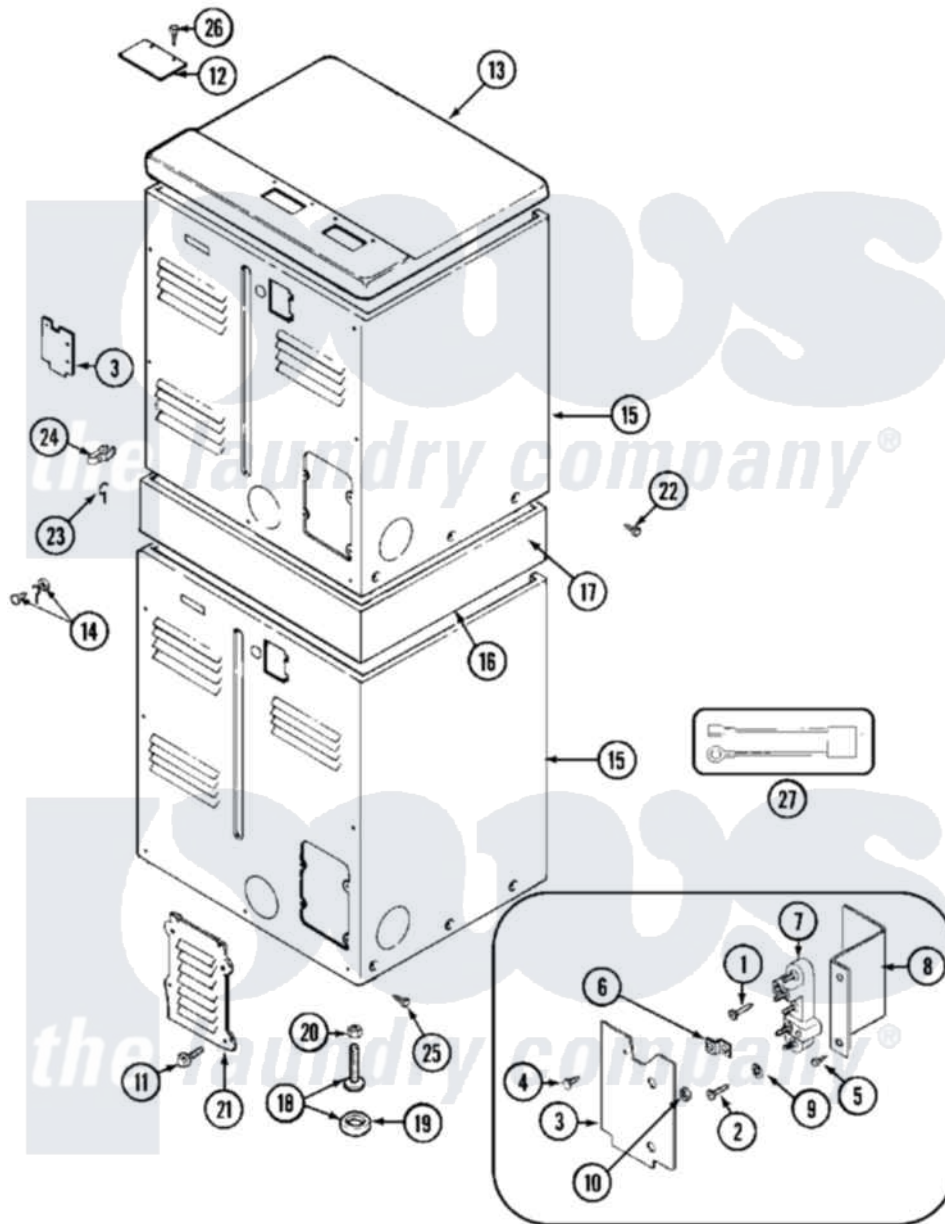

# Maytag MDE13PDACW 04 - REAR

Maytag Residential Maytag MDE13PDACW Dryer Parts Parts Diagram 04 - REAR  
 Click on the part number to view part

Item	Original Part Number	Replaced By	Status	Part Description
001	NLA		Not Available	SCREW, GROUND STRAP
002	Y310632	<a href="#">1163839</a>		Screw
003	Y312905		Not Available	COVER, TERMINAL
004	<a href="#">Y313561</a>			Screw----NA
005	Y312209	<a href="#">W10001200</a>		Screw
006	<a href="#">Y312184</a>			Strap, Grounding
007	<a href="#">33001244</a>			Block, Terminal
008	<a href="#">Y312904</a>			Bracket, Terminal Block
009	<a href="#">311093</a>			Washer, Terminal Connection
"	<a href="#">Y311270</a>			Washer, Terminal Block
010	311484	<a href="#">112432</a>		Nut
011	216423	<a href="#">3370225</a>		Screw
012	NLA		Not Available	PLATE, TOP COVER
013	NLA		Not Available	COVER, TOP (WHT)
014	NLA		Not Available	SCREW & WASHER ASSEMBLY
015	NLA		Not Available	CABINET (LWR-WHT)

"	Y310632	<a href="#">1163839</a>	Screw
016	NLA	Not Available	SUPPORT ASSEMBLY (WHT)
017	310933	<a href="#">33002194</a>	Nut, Speed
018	Y302699	<a href="#">22003428</a>	Leg, Adjustable
019	<a href="#">210684</a>		Foot, Adjustable Leg
020	<a href="#">210385</a>		Lock Nut For Adjustable Leg
021	Y312951	Not Available	ACCESS COVER, BACK
022	NLA	Not Available	SCREW, SUPPORT
"	Y310632	<a href="#">1163839</a>	Screw
023	<a href="#">311155</a>		Ground Wire And Clamp
024	<a href="#">301548</a>		Clamp, Ground Wire
"	<a href="#">313122</a>		Screw - Baffle To Tumbler
025	<a href="#">213007</a>		Xfor Cabinet See Cabinet, Back
026	<a href="#">Y313559</a>		Screw
027	<a href="#">12001279</a>		Surge Suppressor Kit