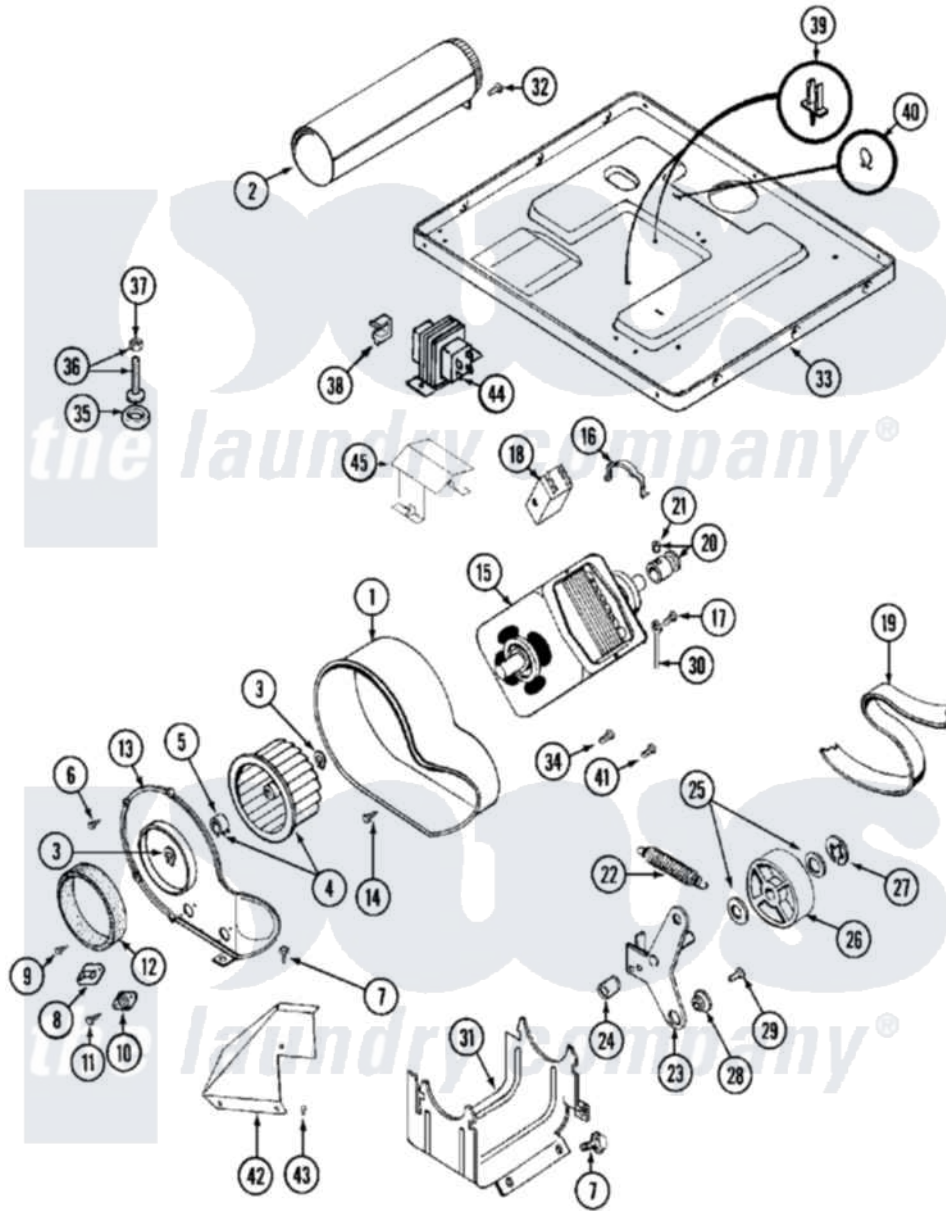

Maytag MDE13PDACW 07 - MOTOR DRIVE

Maytag Residential Maytag MDE13PDACW Dryer Parts Parts Diagram 07 - MOTOR DRIVE
 Click on the part number to view part

Item	Original Part Number	Replaced By	Status	Part Description
001	Y312893			Housing, Blower
002	Y303442			EXHAUST DUCT ASSEMBLY
003	410233	9703438		Ring-Retrn
004	Y303836			Blower Wheel Assembly And Clamp
005	312967			Clamp, Blower Housing
006	Y312961	W10116751		Screw
007	Y313561			Screw---NA
008	307208			Thermistor, Temp. Control
"	Y303391	33303391		Thermostat, Cycling
009	211294	90767		Screw, 8A X 3/8 HeX Washer Head Tapping
010	306604			Cut-Off, Thermal Part Not Used
011	NLA		Not Available	SCREW, THERMAL CUT-OFF
012	Y312901			Seal, Housing Cover
013	314778		Not Available	COVER, BLOWER HOUSING