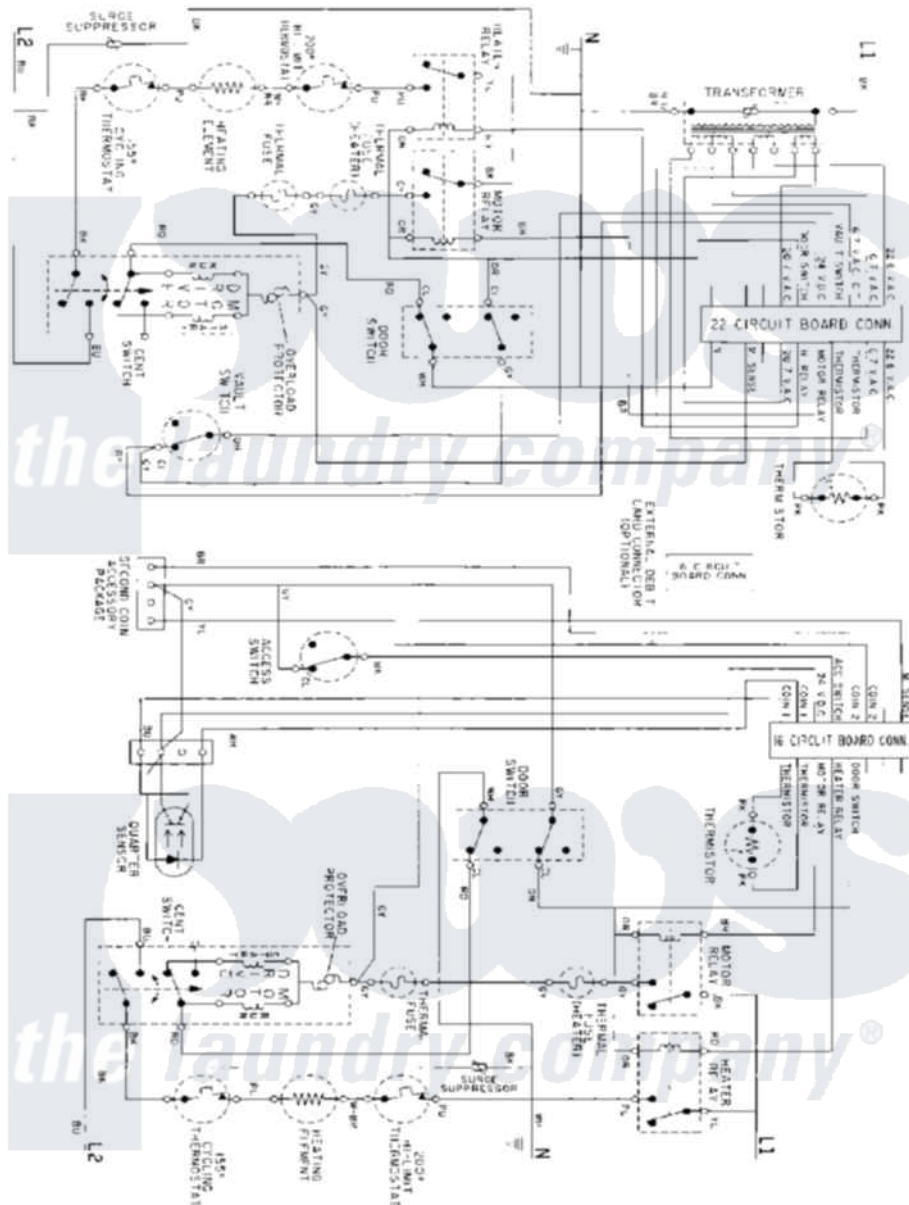

Maytag MDE13PDACW 08 - WIRING INFORMATION

Maytag Residential Maytag MDE13PDACW Dryer Parts Parts Diagram 08 - WIRING INFORMATION
 Click on the part number to view part

| Item | Original Part Number | Replaced By | Status | Part Description |
|------|----------------------|-------------|---------------|--------------------|
| 001 | NLA | | Not Available | WIRING INFORMATION |