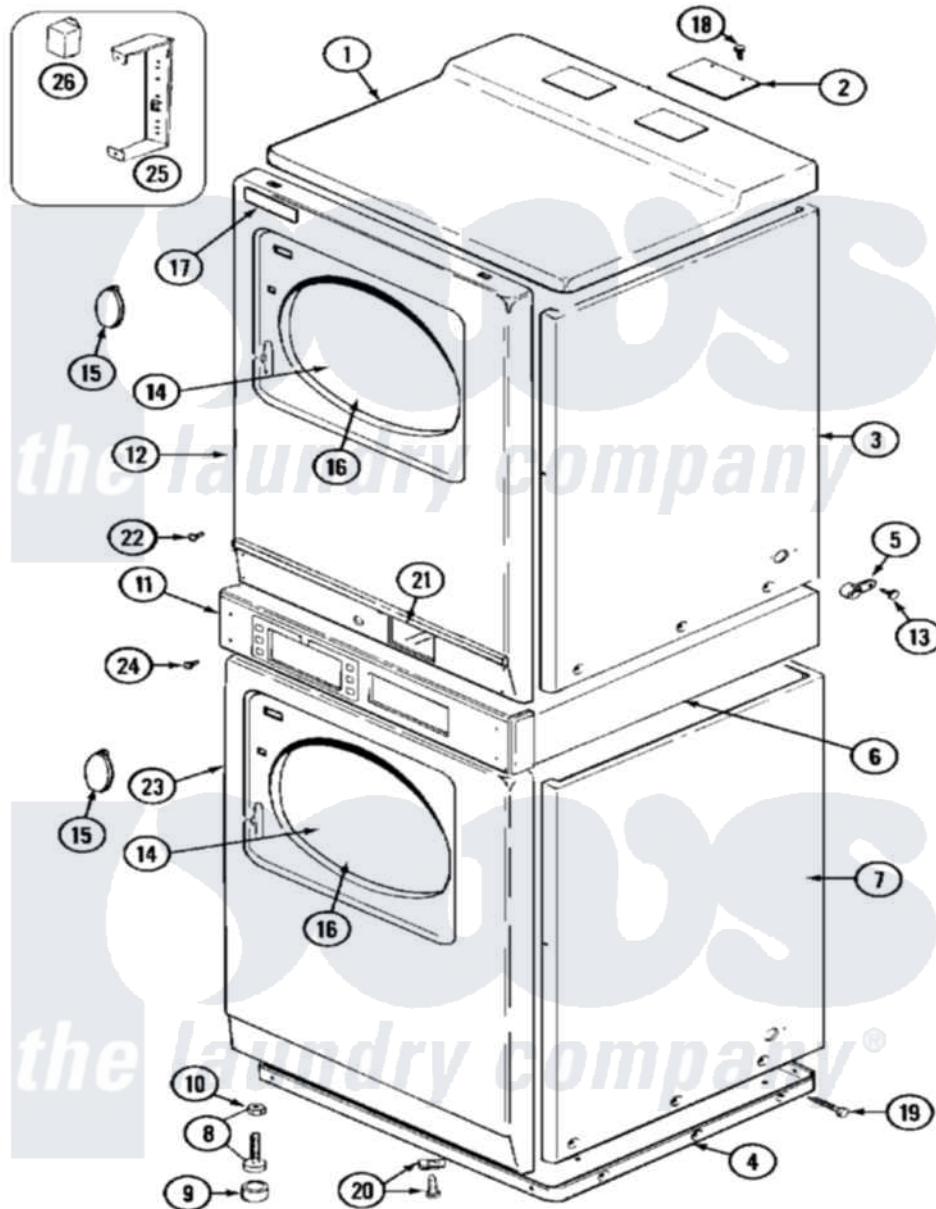

Maytag MDE13PDADW 02 - FRONT

Maytag [Residential Maytag MDE13PDADW Dryer Parts](#) Parts Diagram 02 - FRONT
 Click on the part number to view part

Item	Original Part Number	Replaced By	Status	Part Description
001	NLA		Not Available	COVER, TOP (WHT)
002	NLA		Not Available	PLATE, COVER
003	NLA		Not Available	CABINET (UPR-WHT)
004	306261			Base Assembly, Upper Dryer
"	306530		Not Available	BASE ASSEMBLY (LOWER)
005	910768	M0280301		Tie Electr
006	310933	33002194		Nut, Speed
"	314663	214354		Screw, Top Cover To Cabnt.
"	911050	4312464		Screw
"	NLA		Not Available	SUPPORT ASSEMBLY (WHT)
"	Y310632	1163839		Screw
007	NLA		Not Available	CABINET (LWR-WHT)
008	Y302699	22003428		Leg, Adjustable
009	210684			Foot, Adjustable Leg
010	210385			Lock Nut For Adjustable Leg
011	NLA		Not Available	EXTRUSION, CONTROL (LWR)

012	314666		Not Available	SCREW, PANEL (UPR)
"	33001447		Not Available	PANEL, FRONT (UPR-WHT)
"	33001486	98008544		Screw
"	NLA		Not Available	PANEL, FRONT (UPR-ALM)
"	NLA		Not Available	CLIP, CABINET SCREW
013	211168	W10139210		Screw, 8-18 X 5/16
014	33001203		Not Available	PANEL, CLEAR INNER (W/SEAL)
015	314939			Handle, Door
"	314974			Handle, Door
016	314967		Not Available	DOOR W/WINDOW OUTER HALF (WHT)
"	NLA		Not Available	(ALM)
017	33001711	33002936		Medallion-
018	Y313559			Screw
019	213007			Xfor Cabinet See Cabinet, Back
020	22001496			Front Panel Fastener And Screw
021	NLA		Not Available	EXTRUSION, CONTROL (UPR)
022	215506			Screw, Control Panel Overlay
"	315489			Screw, Extrusion And Front
023	33001486	98008544		Screw
"	33001614		Not Available	PLUG, FRONT PANEL (WHT)
"	33001615		Not Available	PLUG, FRONT PANEL (ALM)
"	NLA		Not Available	PANEL, FRONT (LWR-WHT)
024	215506			Screw, Control Panel Overlay
025	314627			Bracket, Relays
"	Y310632	1163839		Screw
026	206824	W10133335		Relay, Motor
"	306199			Relay, Heater
"	306398			Relay, Heater
"	Y251119	3177991		Screw