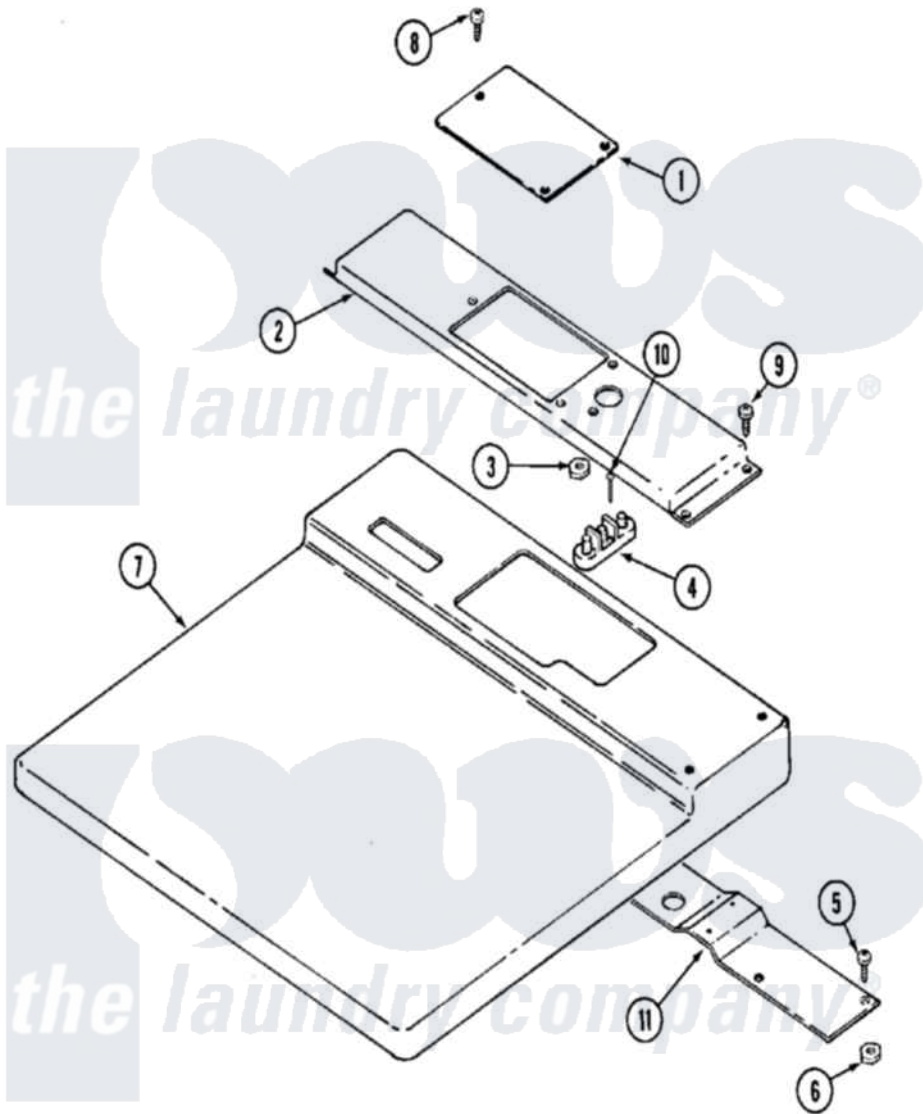

Maytag MDE13PDADW 03 - TOP COVER-CANADA

Maytag Residential Maytag MDE13PDADW Dryer Parts Parts Diagram 03 - TOP COVER-CANADA
 Click on the part number to view part

Item	Original Part Number	Replaced By	Status	Part Description
001	Y314174			Terminal Cover - Canada
002	NLA		Not Available	ENTRANCE, CONDUIT
003	311484	112432		Nut
"	Y311270			Washer, Terminal Block
004	33001244			Block, Terminal
005	22001354	W10177242		Hex-Nut 9/32 - 28
"	NLA		Not Available	SCREW, BLOCK PLATE
006	Y052721			Nut, Terminal Block Plate
007	NLA		Not Available	COVER, TOP (WHT)
008	211294	90767		Screw, 8A X 3/8 HeX Washer Head Tapping
"	Y313559			Screw
009	211294	90767		Screw, 8A X 3/8 HeX Washer Head Tapping
"	Y313559			Screw
010	Y312209	W10001200		Screw
011	33001303			Grommet, Plate Hole