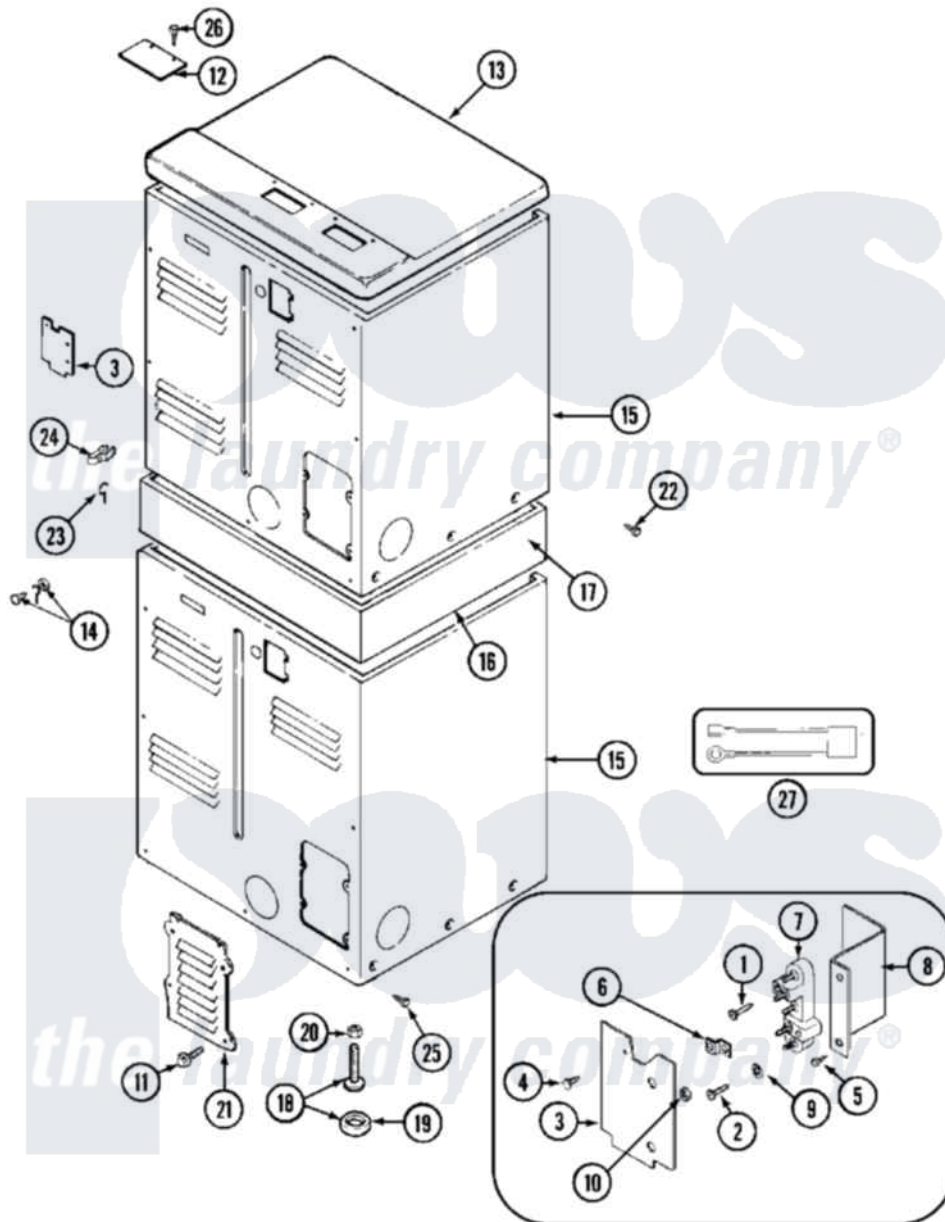

Maytag MDE13PDADW 05 - REAR

Maytag Residential Maytag MDE13PDADW Dryer Parts Parts Diagram 05 - REAR
 Click on the part number to view part

Item	Original Part Number	Replaced By	Status	Part Description
001	NLA		Not Available	SCREW, GROUND STRAP
002	Y310632	1163839		Screw
003	Y312905		Not Available	COVER, TERMINAL
004	Y313561			Screw----NA
005	Y312209	W10001200		Screw
006	Y312184			Strap, Grounding
007	33001244			Block, Terminal
008	Y312904			Bracket, Terminal Block
009	311093			Washer, Terminal Connection
"	Y311270			Washer, Terminal Block
010	311484	112432		Nut
011	216423	3370225		Screw
012	NLA		Not Available	PLATE, TOP COVER
013	NLA		Not Available	COVER, TOP (WHT)
014	NLA		Not Available	SCREW & WASHER ASSEMBLY
015	NLA		Not Available	CABINET (LWR-WHT)

"	Y310632	1163839	Screw
016	NLA	Not Available	SUPPORT ASSEMBLY (WHT)
017	310933	33002194	Nut, Speed
018	Y302699	22003428	Leg, Adjustable
019	210684		Foot, Adjustable Leg
020	210385		Lock Nut For Adjustable Leg
021	Y312951	Not Available	ACCESS COVER, BACK
022	NLA	Not Available	SCREW, SUPPORT
"	Y310632	1163839	Screw
023	311155		Ground Wire And Clamp
024	301548		Clamp, Ground Wire
"	313122		Screw - Baffle To Tumbler
025	213007		Xfor Cabinet See Cabinet, Back
026	Y313559		Screw
027	12001279		Surge Suppressor Kit