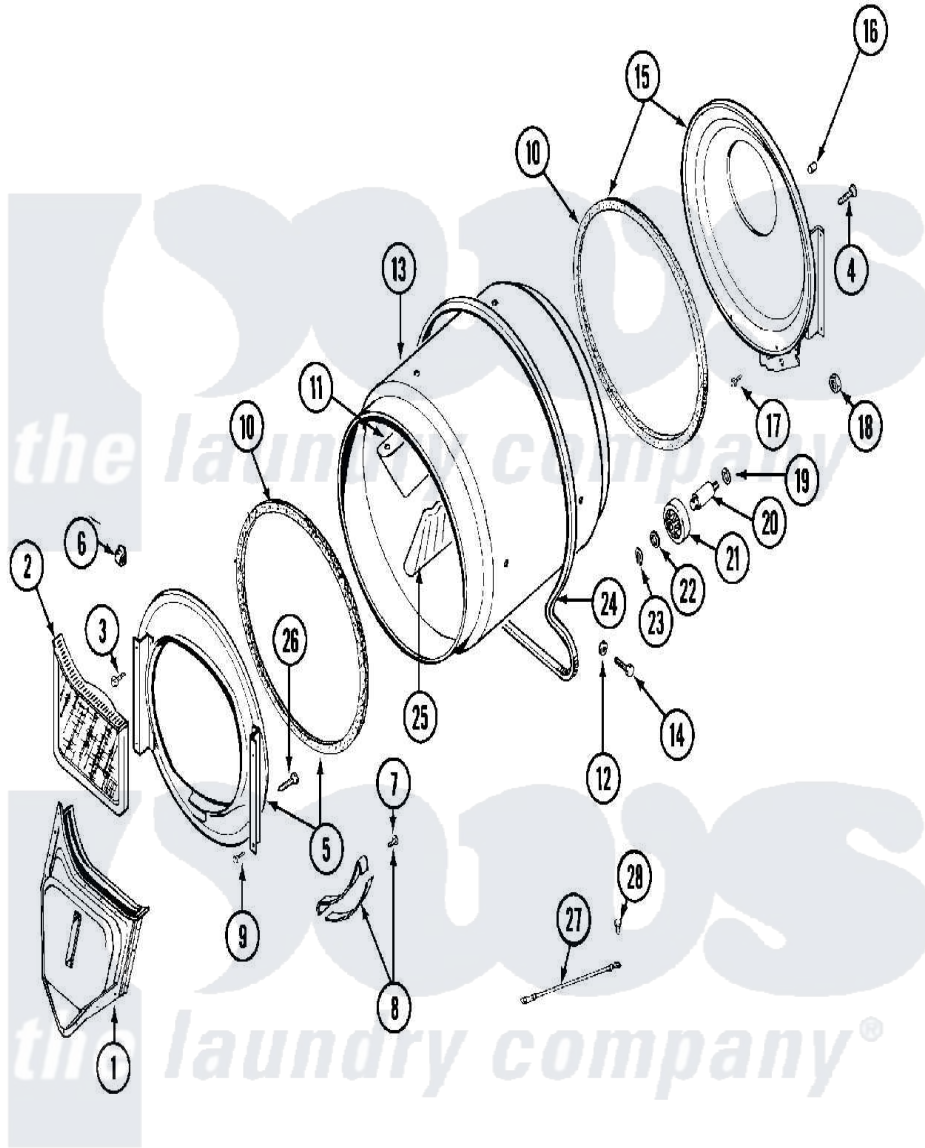

Maytag MDE13PDADW 06 - TUMBLER

Maytag Residential Maytag MDE13PDADW Dryer Parts Parts Diagram 06 - TUMBLER
Click on the part number to view part

Item	Original Part Number	Replaced By	Status	Part Description
001	33001016			Outlet Duct Assembly
002	33001170	33002970		Lint Filte
003	NLA		Not Available	SCREW, TUMBLER SUPPORT
004	Y313561			Screw---NA
005	33001179			Front, Tumbler
006	Y310376			Clip, Door Switch Harness
007	210720			Rivet, Bearing To Tumbler Frnt
008	306508			Tumbler Bearing Kit ---W
009	Y310632	1163839		Screw
010	314820			Seal, Tumbler
011	33001012			Baffle
012	314158			Washer, Baffle To Tumbler
013	33001108		Not Available	DRYER TUMBLER, W/O BAFFLES
014	Y310759			Screw, Tumbler Baffles
015	33001178			Back, Tumbler