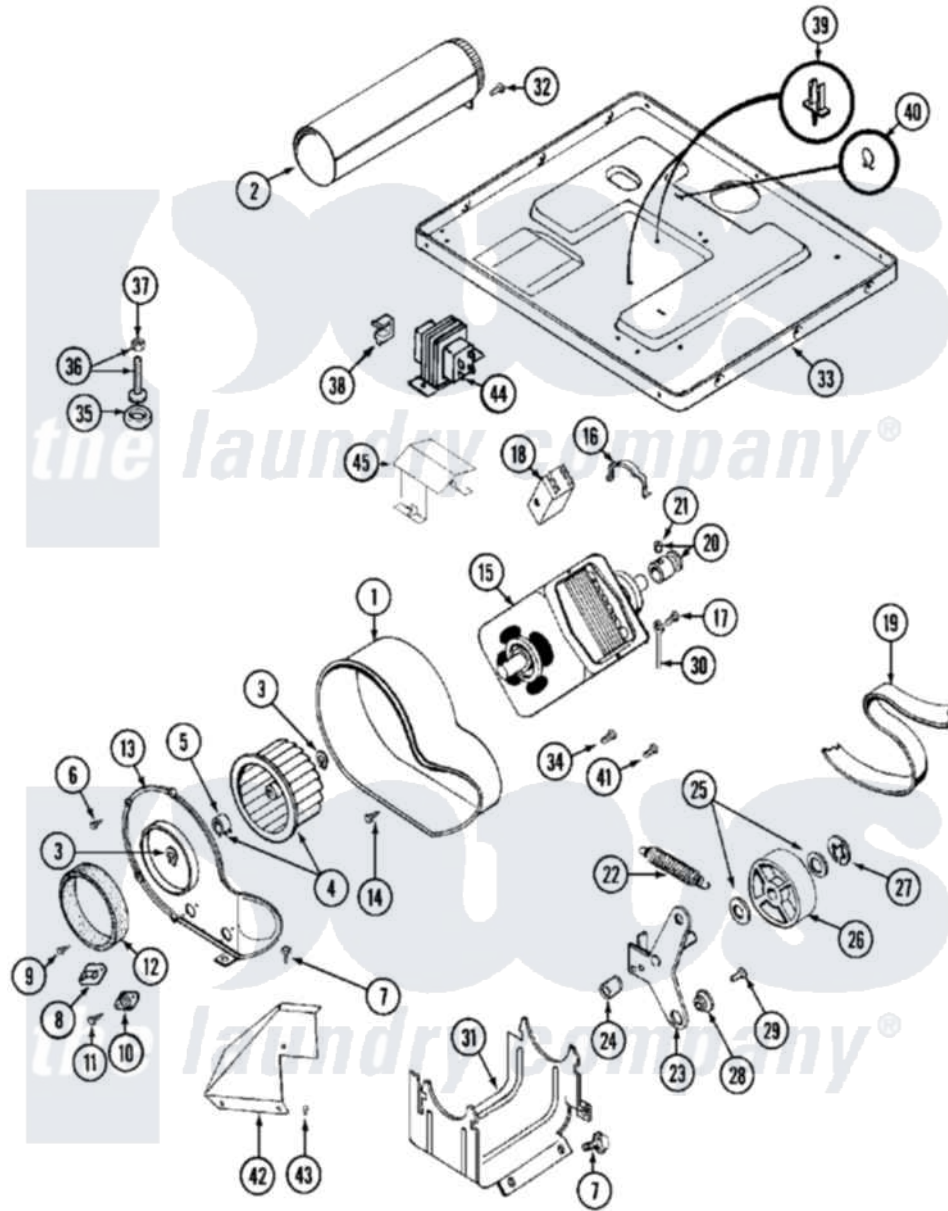

# Maytag MDE13PDADW 08 - MOTOR DRIVE

Maytag [Residential Maytag MDE13PDADW Dryer Parts](#) Parts Diagram 08 - MOTOR DRIVE  
 Click on the part number to view part

Item	Original Part Number	Replaced By	Status	Part Description
001	<a href="#">Y312893</a>			Housing, Blower
002	Y303442			EXHAUST DUCT ASSEMBLY
003	410233	<a href="#">9703438</a>		Ring-Retrn
004	<a href="#">Y303836</a>			Blower Wheel Assembly And Clamp
005	<a href="#">312967</a>			Clamp, Blower Housing
006	Y312961	<a href="#">W10116751</a>		Screw
007	<a href="#">Y313561</a>			Screw----NA
008	<a href="#">307208</a>			Thermistor, Temp. Control
"	Y303391	<a href="#">33303391</a>		Thermostat, Cycling
009	211294	<a href="#">90767</a>		Screw, 8A X 3/8 HeX Washer Head Tapping
010	<a href="#">306604</a>			Cut-Off, Thermal Part Not Used
011	NLA		Not Available	SCREW, THERMAL CUT-OFF
012	<a href="#">Y312901</a>			Seal, Housing Cover
013	314778		Not Available	COVER, BLOWER HOUSING