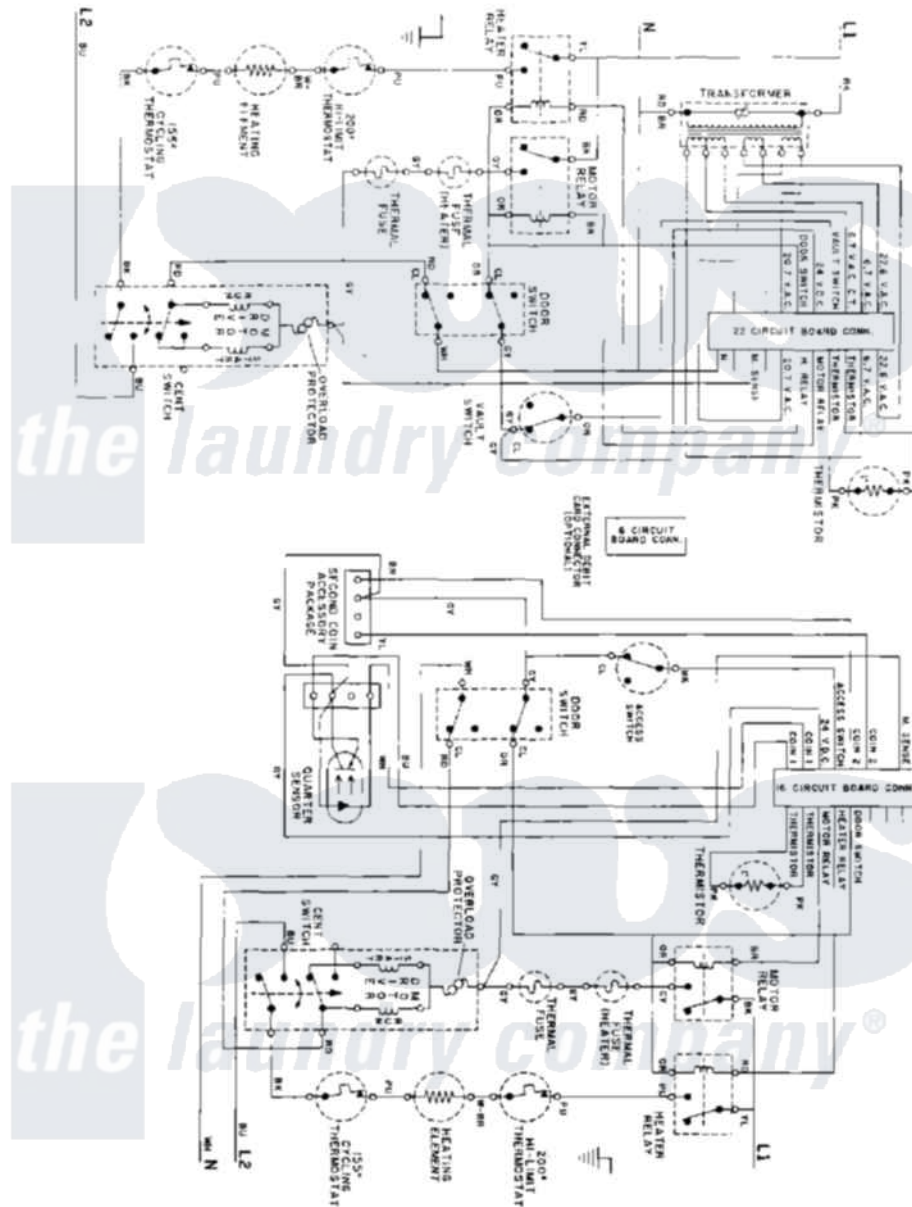

Maytag MDE13PDADW 09 - WIRING INFORMATION

Maytag Residential Maytag MDE13PDADW Dryer Parts Parts Diagram 09 - WIRING INFORMATION
 Click on the part number to view part

Item	Original Part Number	Replaced By	Status	Part Description
001	NLA		Not Available	WIRING INFORMATION